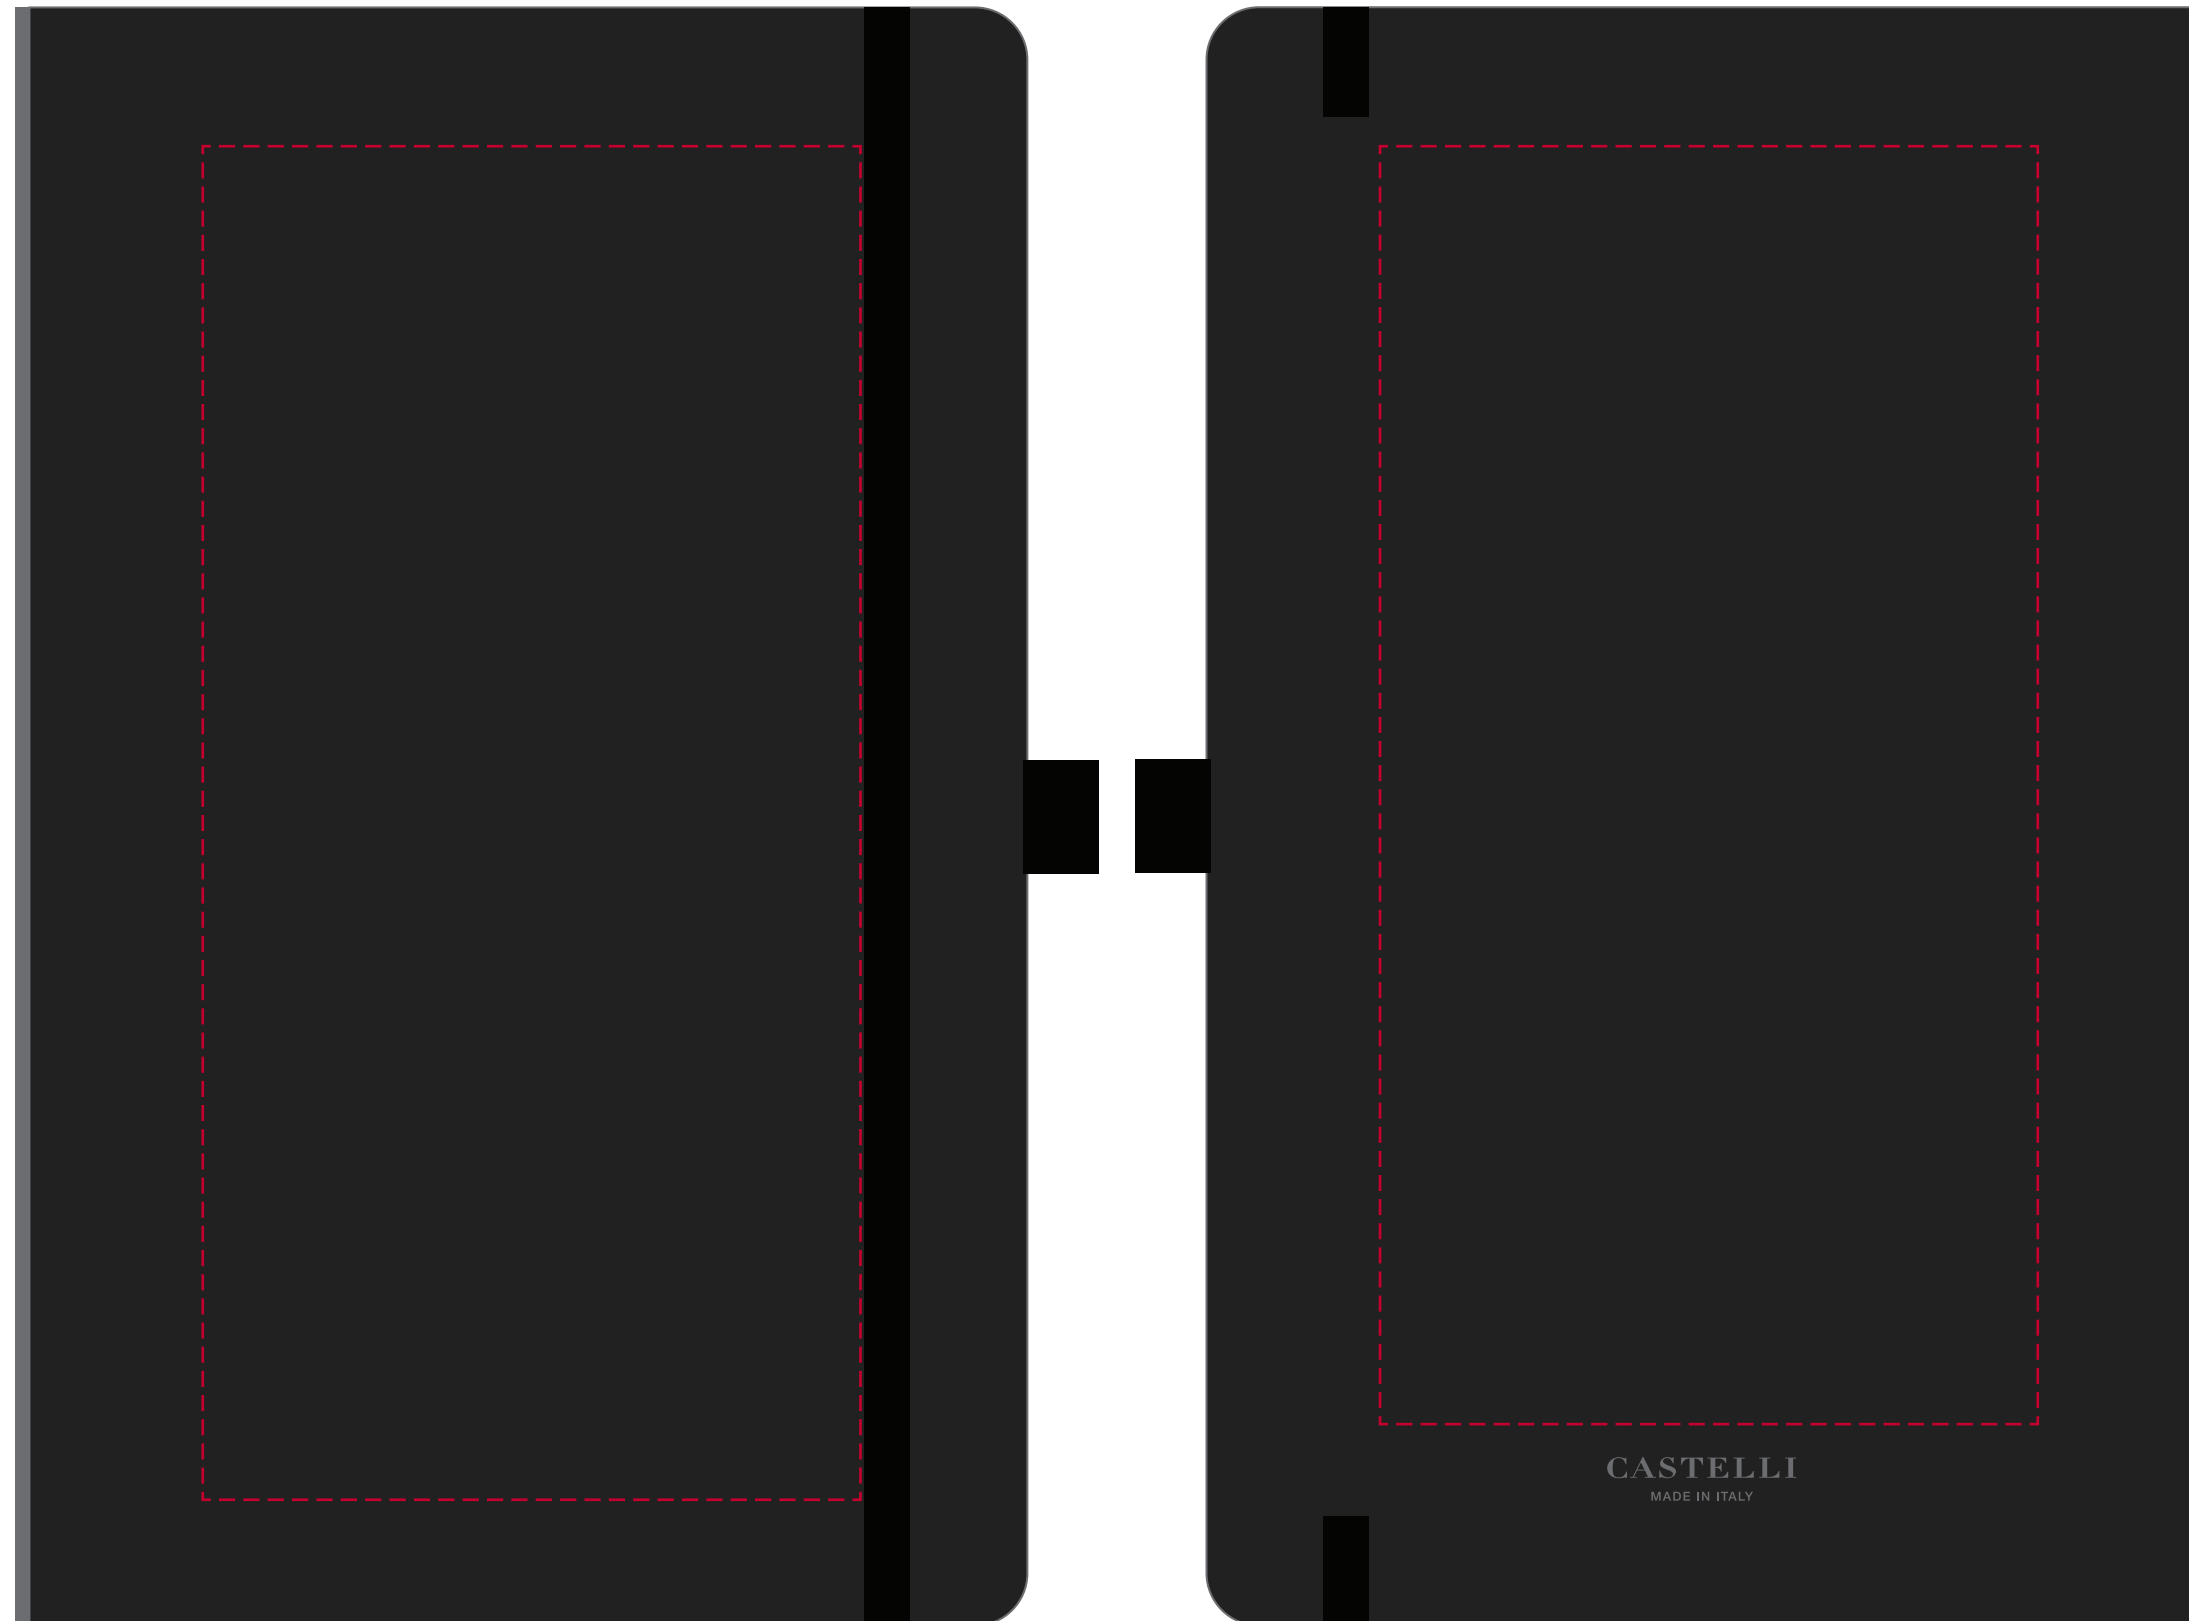

YOUR VISUAL PROOF

Front

Back

Scale 100% Print area Front 87 x 179 mm Back 87 x 169 mm Logo size xx x xx mm

Order Reference xxxxxx
Date created xx/xx/xx
Created by xx

Product 193332
Colour Black
Branding Debossed