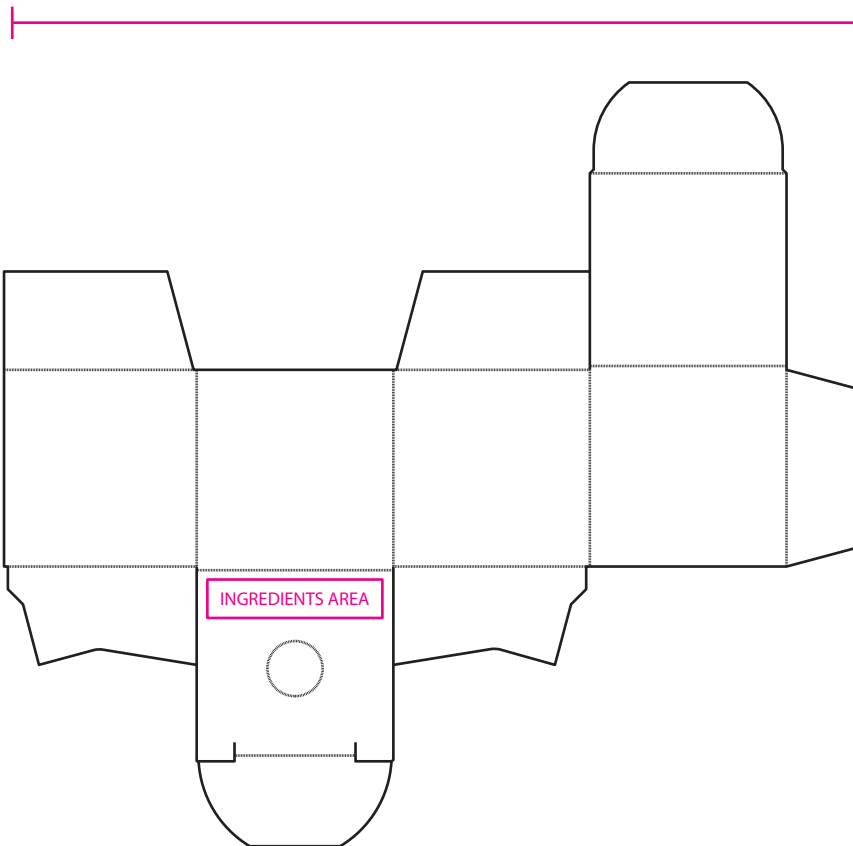

Item: C-0035 - 8g Ball Lollipop In Square Box  
Print Area: Box area - 26mm x 26mm x 26mm  
Position: To cover box

130 mm

102 mm