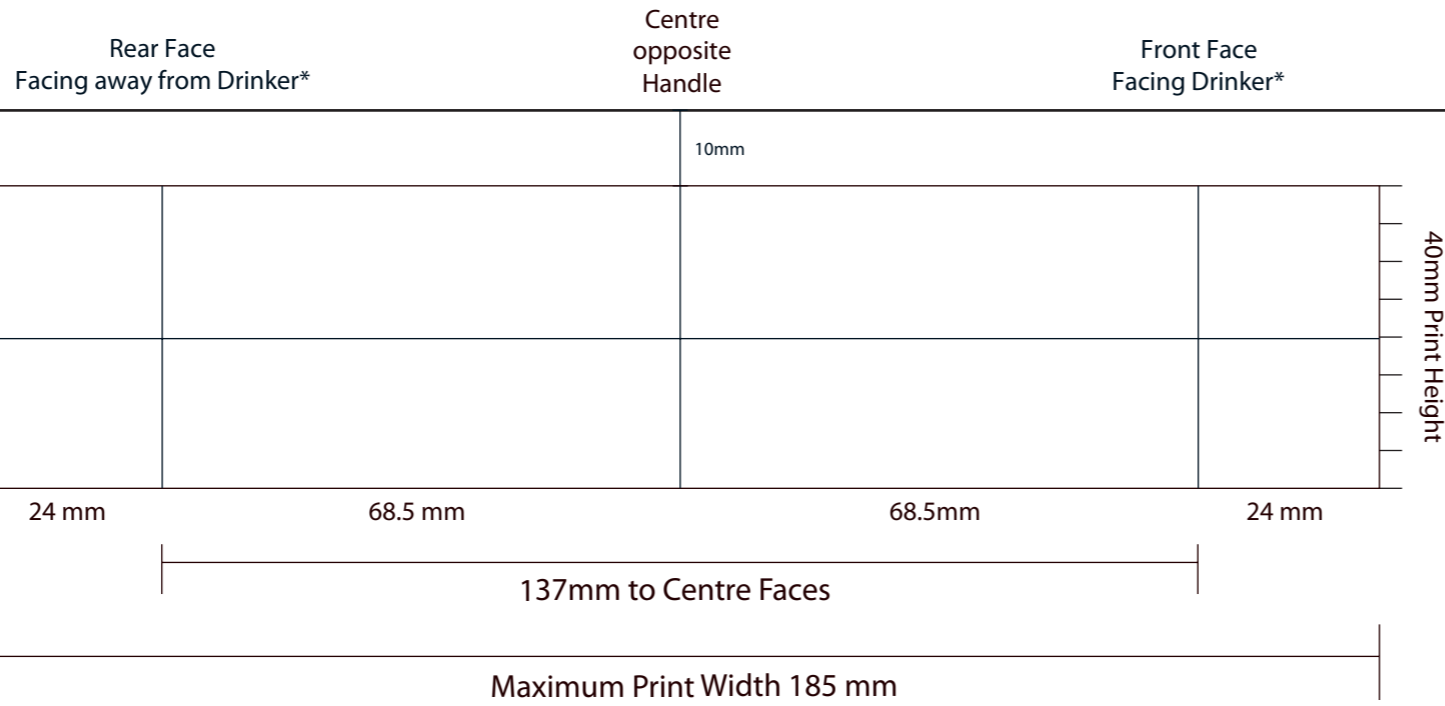

Job Information	Print Information	Artwork Advisory

Job No:
Description: Sample
Product: Marrow
Colour: White
Proof No: 15
Date:
Repro: AE

Process: Screen
Dimensions: 185 x 40mm
Colour(s): 5

☐	Pantone xxxx
☐	Pantone xxxx
☐	Pantone xxxx
☐	Pantone xxxx
☐	Pantone xxxx

All dimensions are +/- manufacturing tolerances
*Faces indicate a right hand drinker,
Screen printed detail must be at least 1pt (0.353mm) thick
Text should be minimum 8pt to remain legible.
Light text on a dark background will reproduce better if bold

Where spot colour references are not supplied we will apply a Pantone for you

12171 Marrow

Due to variations beyond our control and the nature of the print process the colour on the pdf may differ from that on the final product.