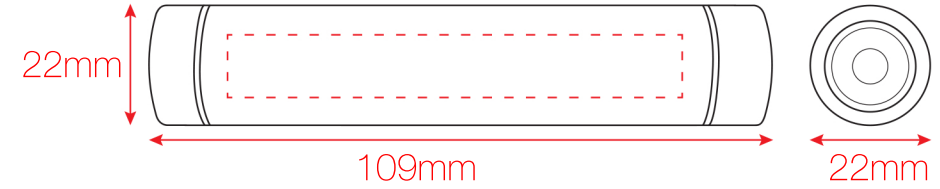

SMART POWER | *Dynamic lite* Visual Proof

Front:

Back:

Product Dimensions: 109 x 22 x 22mm
Print Area Front & Back: 80 x 11mm

Product Colour: Silver

Logo Colour Front:

Logo Colour Back: