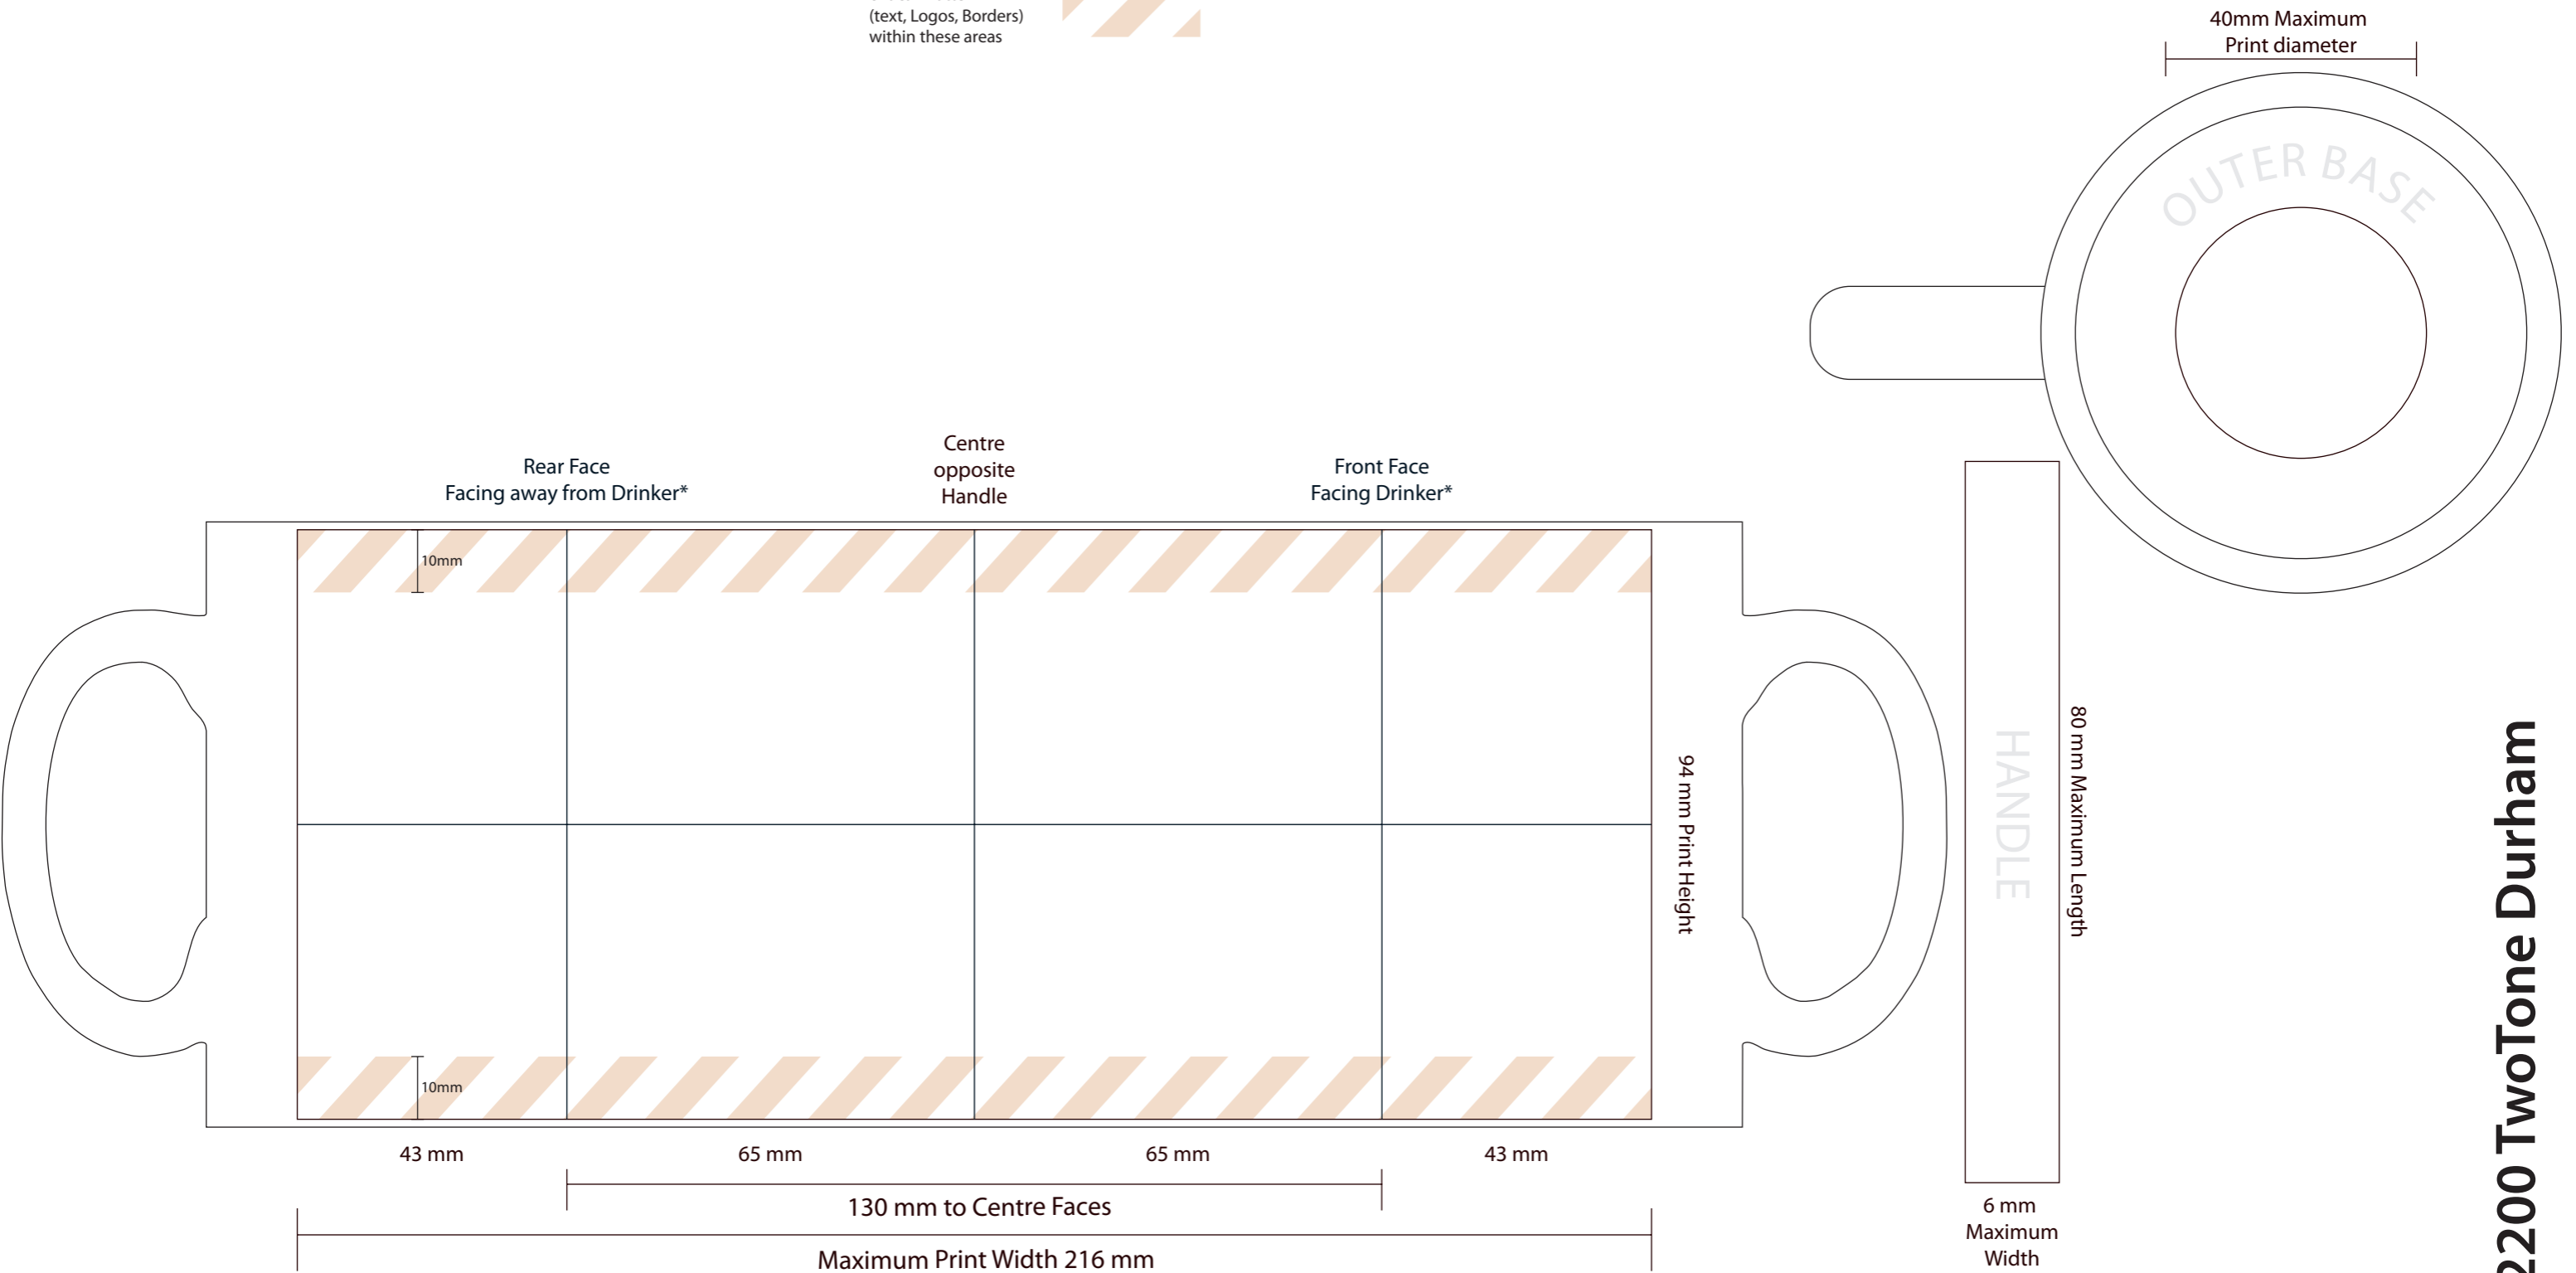

Job Information	Print Information	Artwork Advisory

Job No:
Description: Sample
Product: Durham 2tone
Colour: White
Inner Colour: Pantone xxxx
Proof No: 1
Date:
Repro: AE

Process: Dyesublimation
Dimensions: 216 x 94mm
Colour(s): CMYK

All dimensions are +/- manufacturing tolerances

*Faces indicate a right hand drinker,

Screen printed detail must be at least 1pt (0.353mm) thick

Text should be minimum 8pt to remain legible. Light text on a dark background will reproduce better if bold

Please avoid placing critical matter (text, Logos, Borders) within these areas

Due to variations beyond our control and the nature of the print process the colour on the pdf may differ from that on the final product.

12200 TwoTone Durham