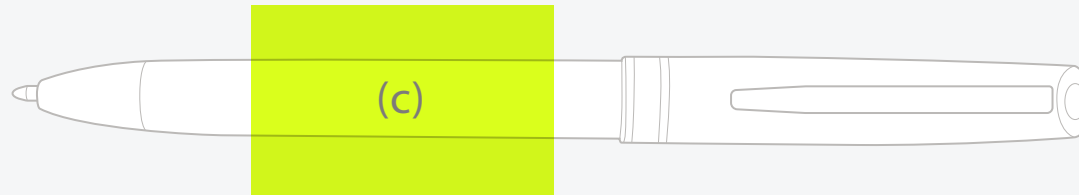

THE  
**STYLISH METAL  
 PEN COLLECTION**

Position	Branding dimensions	Process
A	35 x 6mm 35 x 6mm 35 x 6mm	engrave
B	35 x 6mm 35 x 6mm 35 x 6mm	engrave
C	40 x 25mm 35 x 25mm 40 x 6mm 40 x 6mm 40 x 6mm	1 colour rotary engrave engrave
D	35 x 6mm 40 x 6mm	engrave

## DOMINO

Domino is a push cap metal ball pen with simple lines and understated elegance. Combined with a generous branding area, it is sure to create a positive domino effect in your promotion! Available in black or white, sleeved with black ink refills as standard.

100% actual size

BRANDING TEMPLATE GUIDE

N.B. Engraving available on black only.