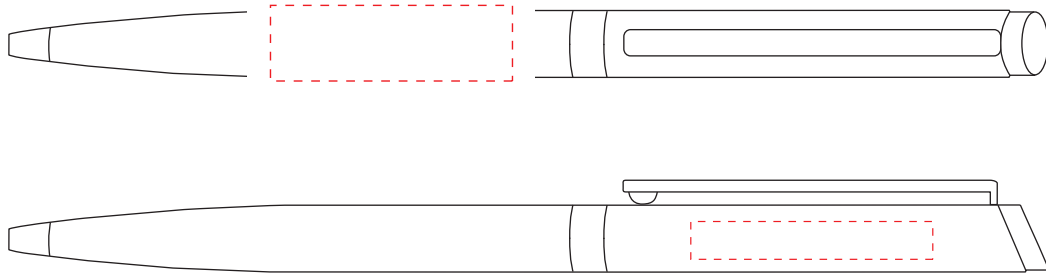

A47006 • Elise ballpen - Gloss Black / Gloss White

PRINT AREA

ENGRAVING AREA

DIMENSIONS

**BARREL:** 32mm x 10mm  
**CAP:** 32mm x 5mm

**NOT AVAILABLE**

**LENGTH:** 139mm  
**DIAMETER:** 10.5mm

**ALL TEMPLATES ARE ACTUAL SIZE**