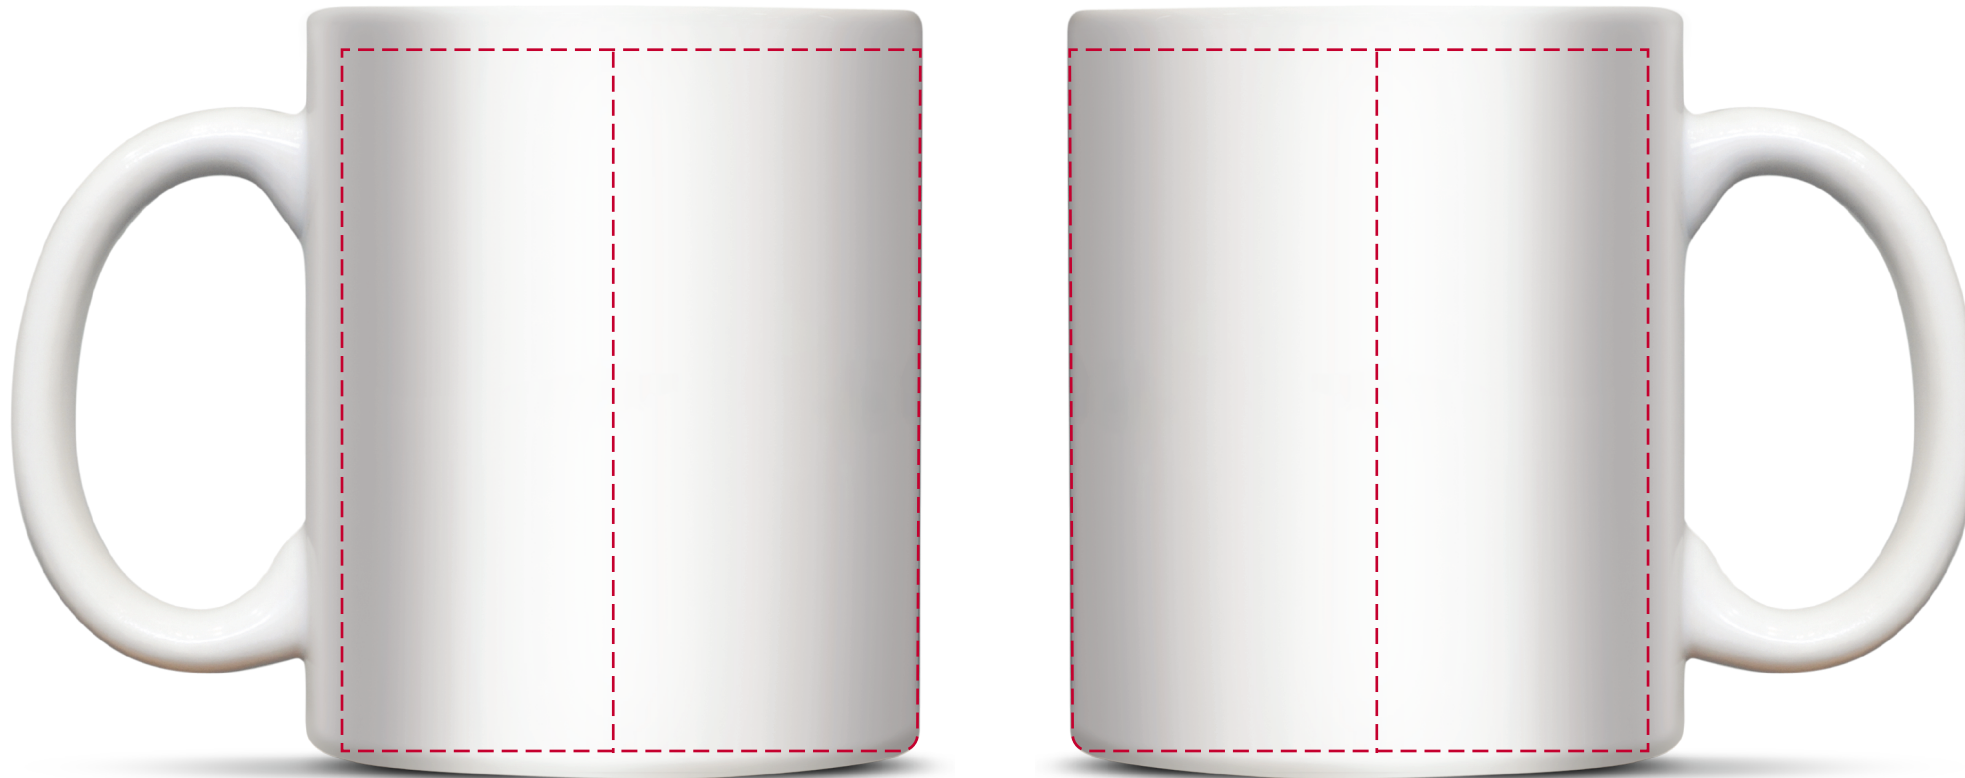

YOUR VISUAL PROOF (1 of 2)

Order Reference	xxxxxx
Date created	xx/xx/xx
Created by	xx

Product	192770
Colour	White
Branding	Full Colour

Artwork Advisories

This template is not to scale and is to be used as a guide for print size & positioning only.

Please email all approvals/amends to your **order processor**.

Artroom Notes:

If print area is filled, warped artwork will sit approx. 0.25mm from the bottom (practically touching)

For Visual Purposes Only. Please see page 2 for actual artwork size.

YOUR VISUAL PROOF (2 of 2)

Order Reference xxxxxx
Date created xx/xx/xx
Created by xx

Print area 216 x 93 mm
Logo size xx x xx mm
Branding Full Colour

Visual scale 100%.

-- Print Area
-- Safe Text Area