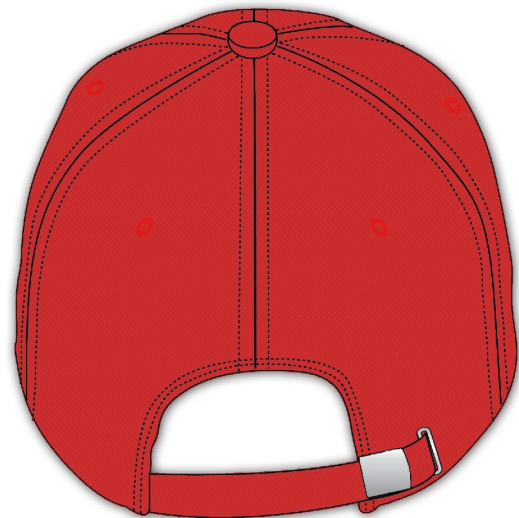

Design Reference:

Date Produced:

Customer:

TOT1

Design:

C6771

Account Manager:

C6771 - 100% Heavy Brushed 10*10 cotton cap with silver buckle adjuster to the rear.

Logos used and sizing for branding.

Colour
PMS ****

Colour
PMS ****

Colour
PMS ****

Logo