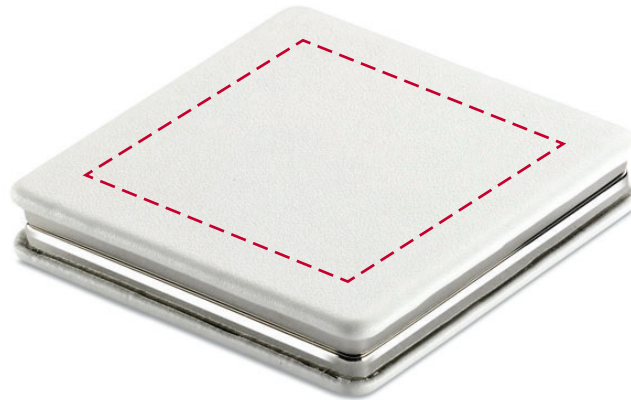

YOUR VISUAL PROOF (1 of 2)

Order Reference	xxxxxx
Date created	xx/xx/xx
Created by	xx

Product	192451
Colour	White
Branding	Spot Colour (1 col. max) / Full Colour

PANTONE® Colour

Artwork Advisories

This template is not to scale and is to be used as a guide for print size & positioning only.

Print area	45 x 45 mm
Logo size	xx x xx mm
Branding	Spot Colour (1 col. max) / Full Colour

Scale 100%