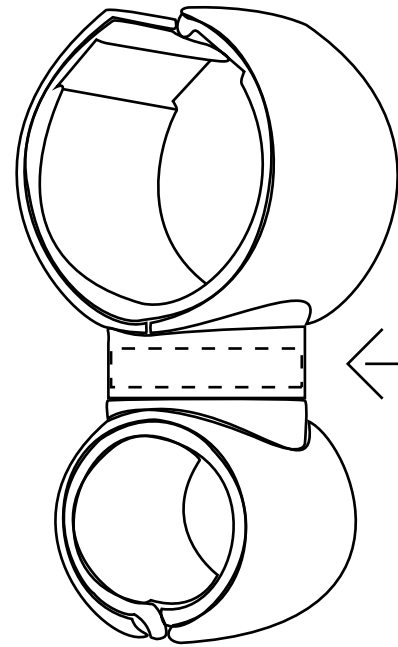

BIKEHAND

PRODUCT SPECIFICATIONS:

9,2 x 4,9 x 3,2 CM

60 grams

IMPRINT AREAS:

9,1 x 0,8 CM

PRODUCT COLOR

BLACK

DESIGN COLORS

FULL COLOR

FULL COLOR