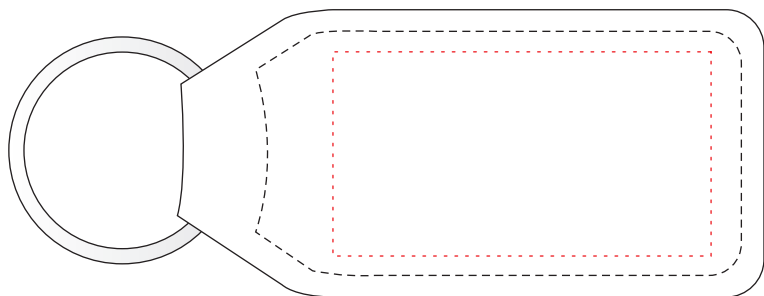

**M11012 • Large rectangular leather keyfob**

**BLOCKING AREA: 50mm x 27mm**

**ALL TEMPLATES ARE ACTUAL SIZE**