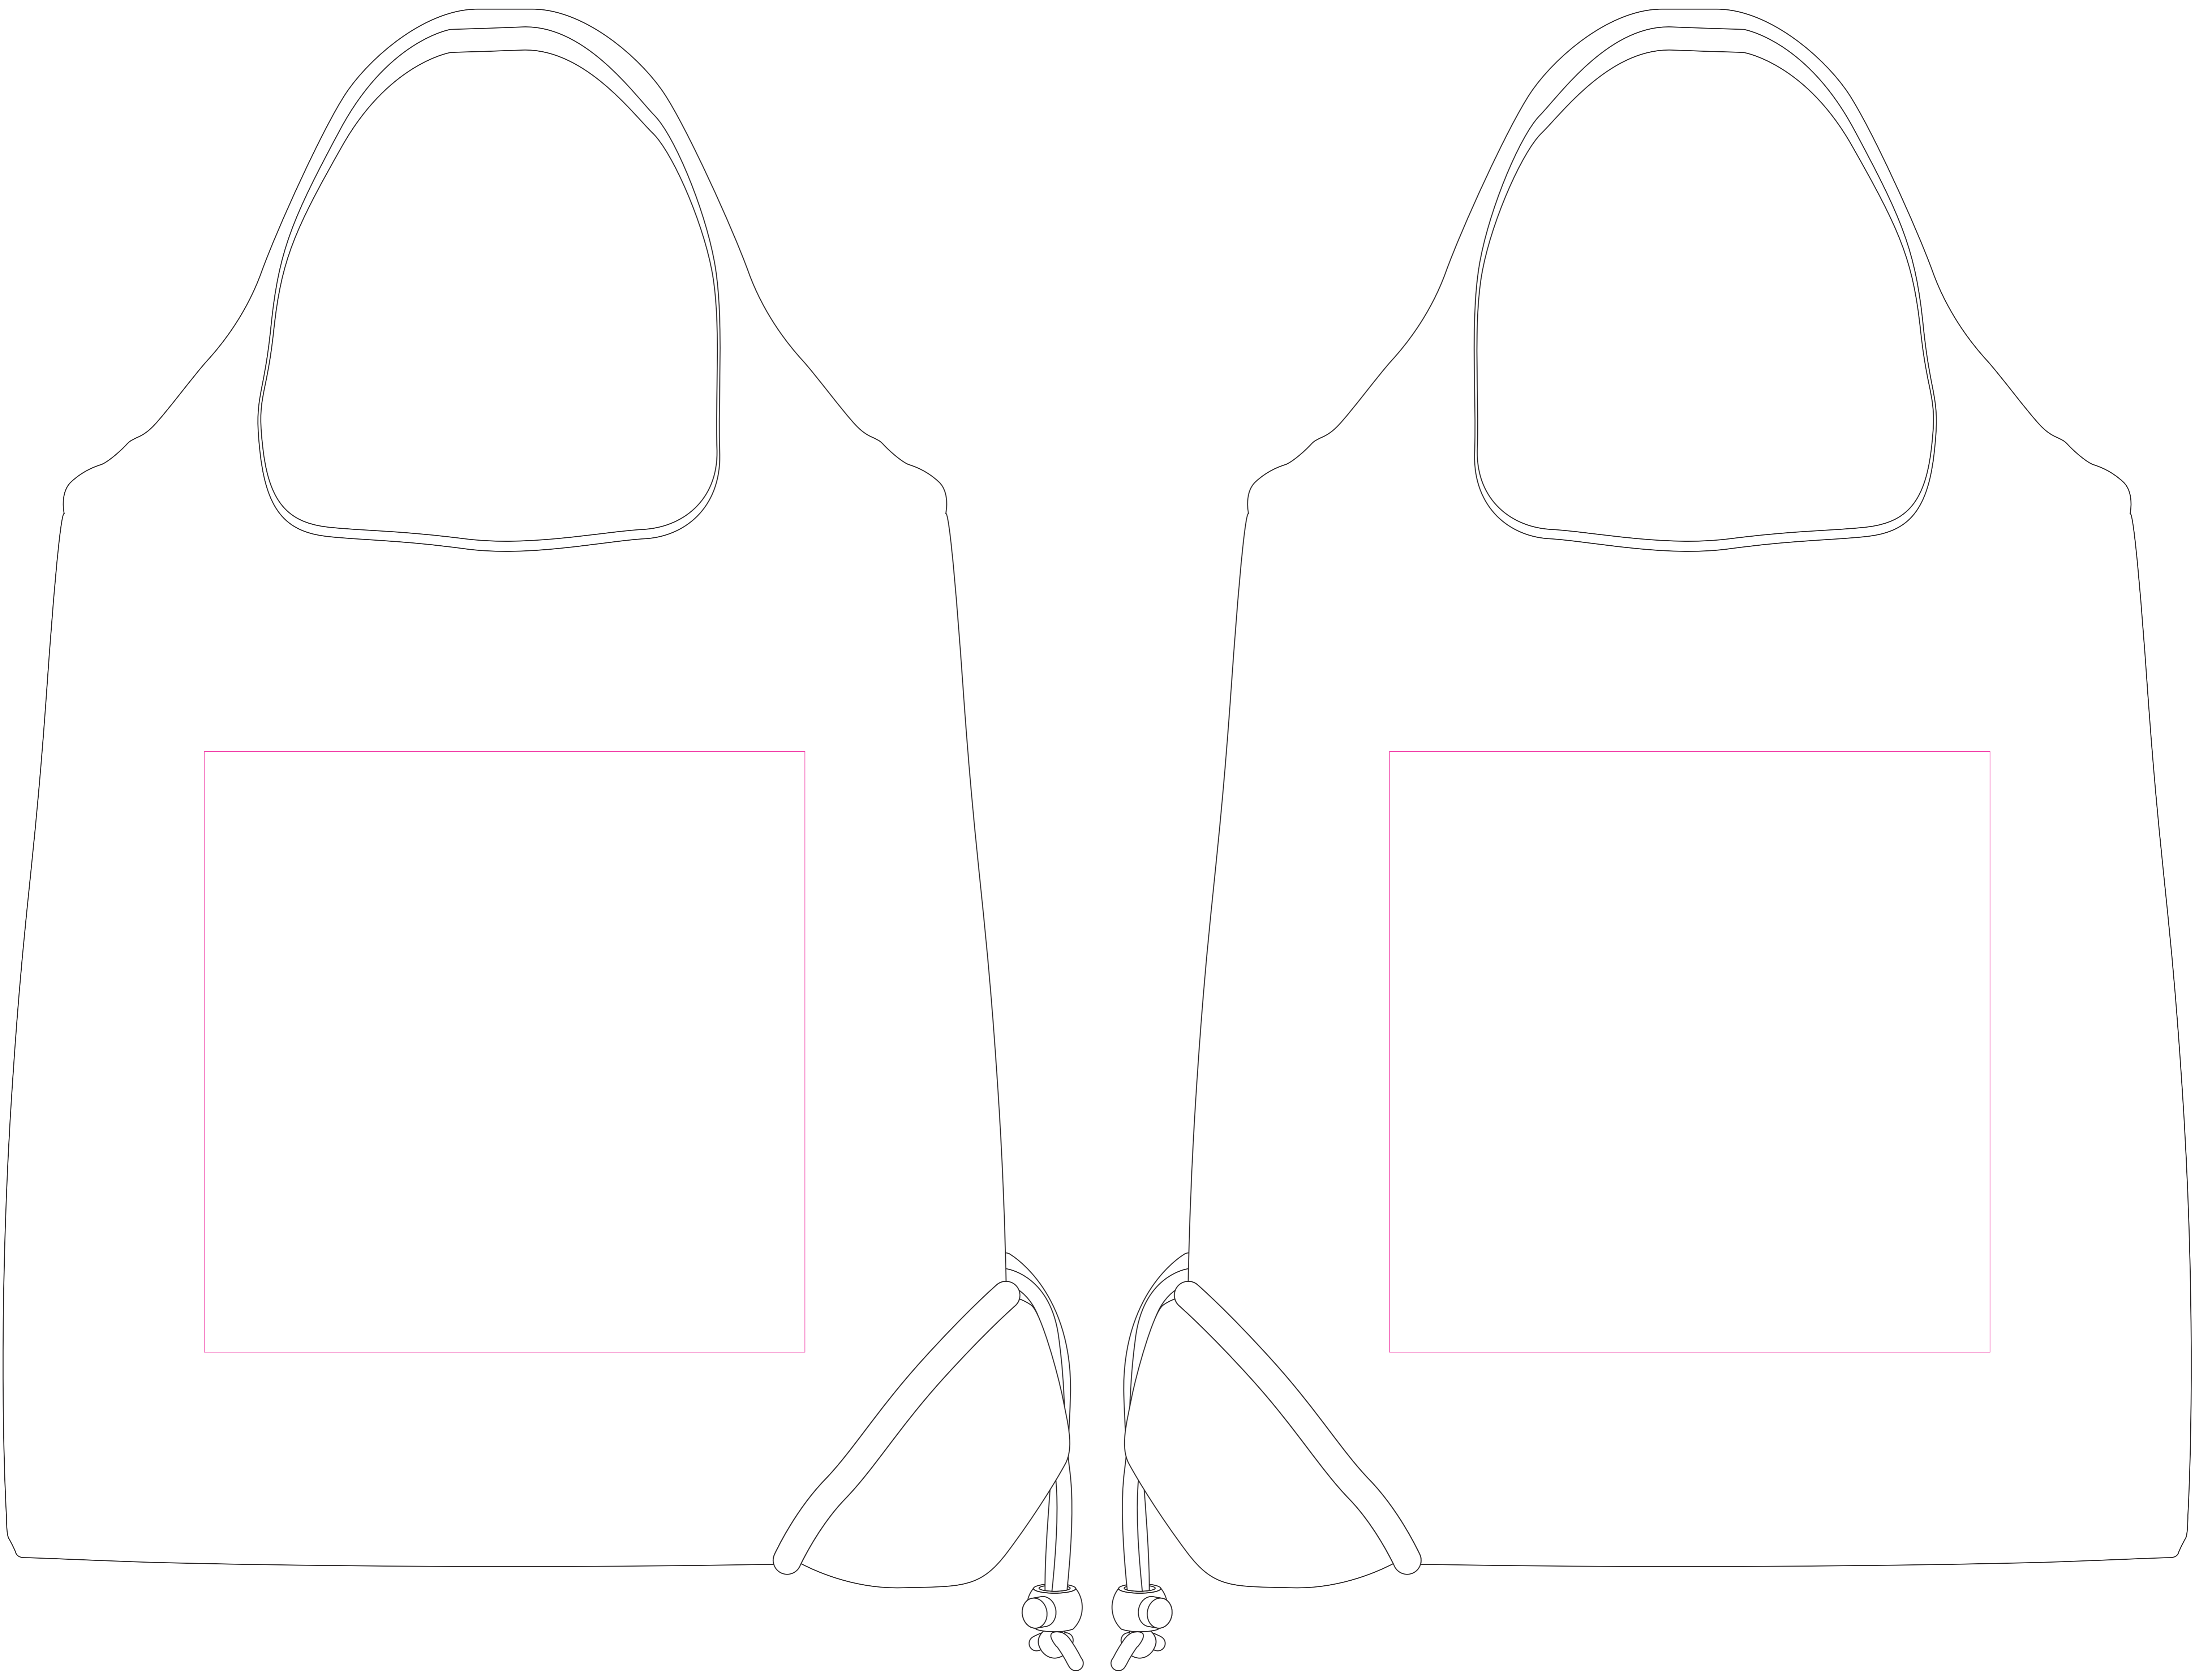

BA1515 - Scrunchy Shopper

Product Dimension(mm): 365x355

Minimum Print Restrictions

Line thickness (0.5mm)

Reversed Line (1mm)

Text (12pt)

AEIOU

Reversed Text (25pt)

AEIOU

Any lines or text below these restrictions will result in a loss of detail when printed

Actual Artwork Size(s):

Front = -----

Back = -----

Please read carefully:

N/A

Available Print Area(s):

— Screen = 220x220mm

Notes For Artroom:

• NA