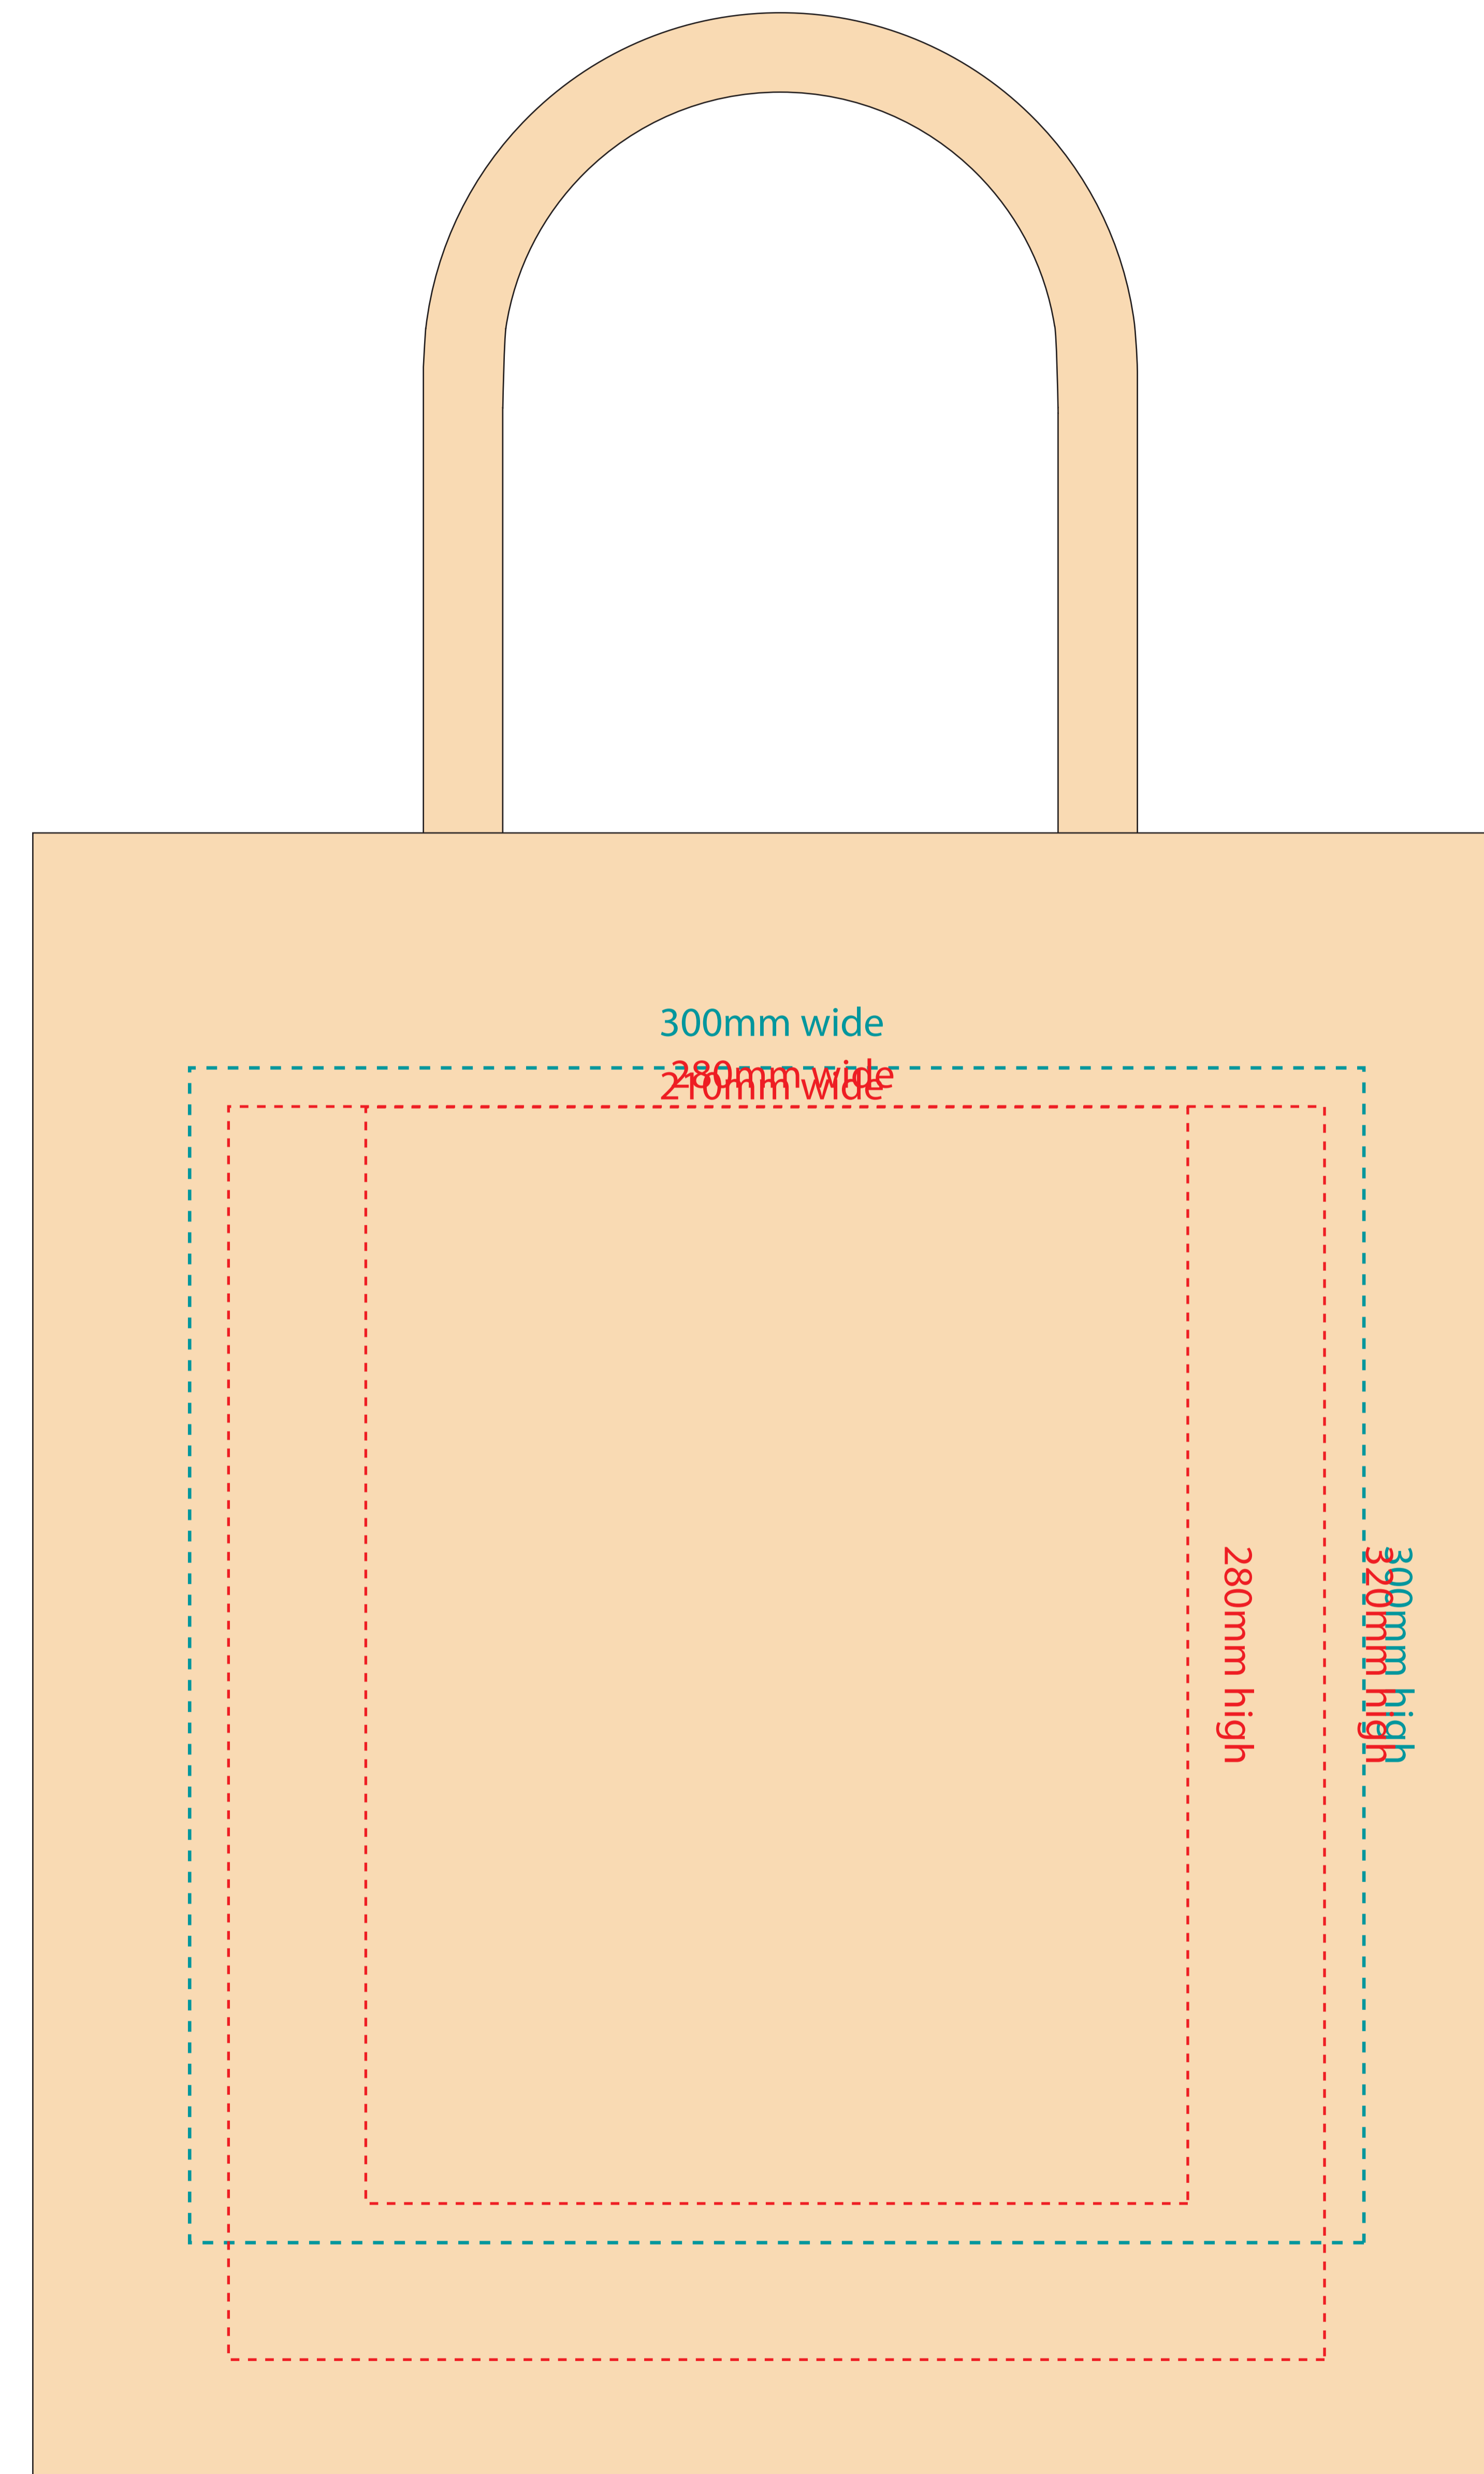

# YOUR VISUAL PROOF (1 of 2)

Must have all strokes outlined and then merged using the Pathfinder>Merge action. Then make sure the artwork is grouped.

Scale 100% Print area 280 x 280mm Logo size xx x xxmm

Order Reference xxxxxx  
Date created xx/xx/xx  
Created by xx

Product 191843  
Colour Natural  
Branding Sport Outdoor Materials

# YOUR VISUAL PROOF (2 of 2)

Order Reference	xxxxxx
Date created	xx/xx/xx
Created by	xx

**Artwork not to scale** magnified for production purposes to check fine detail