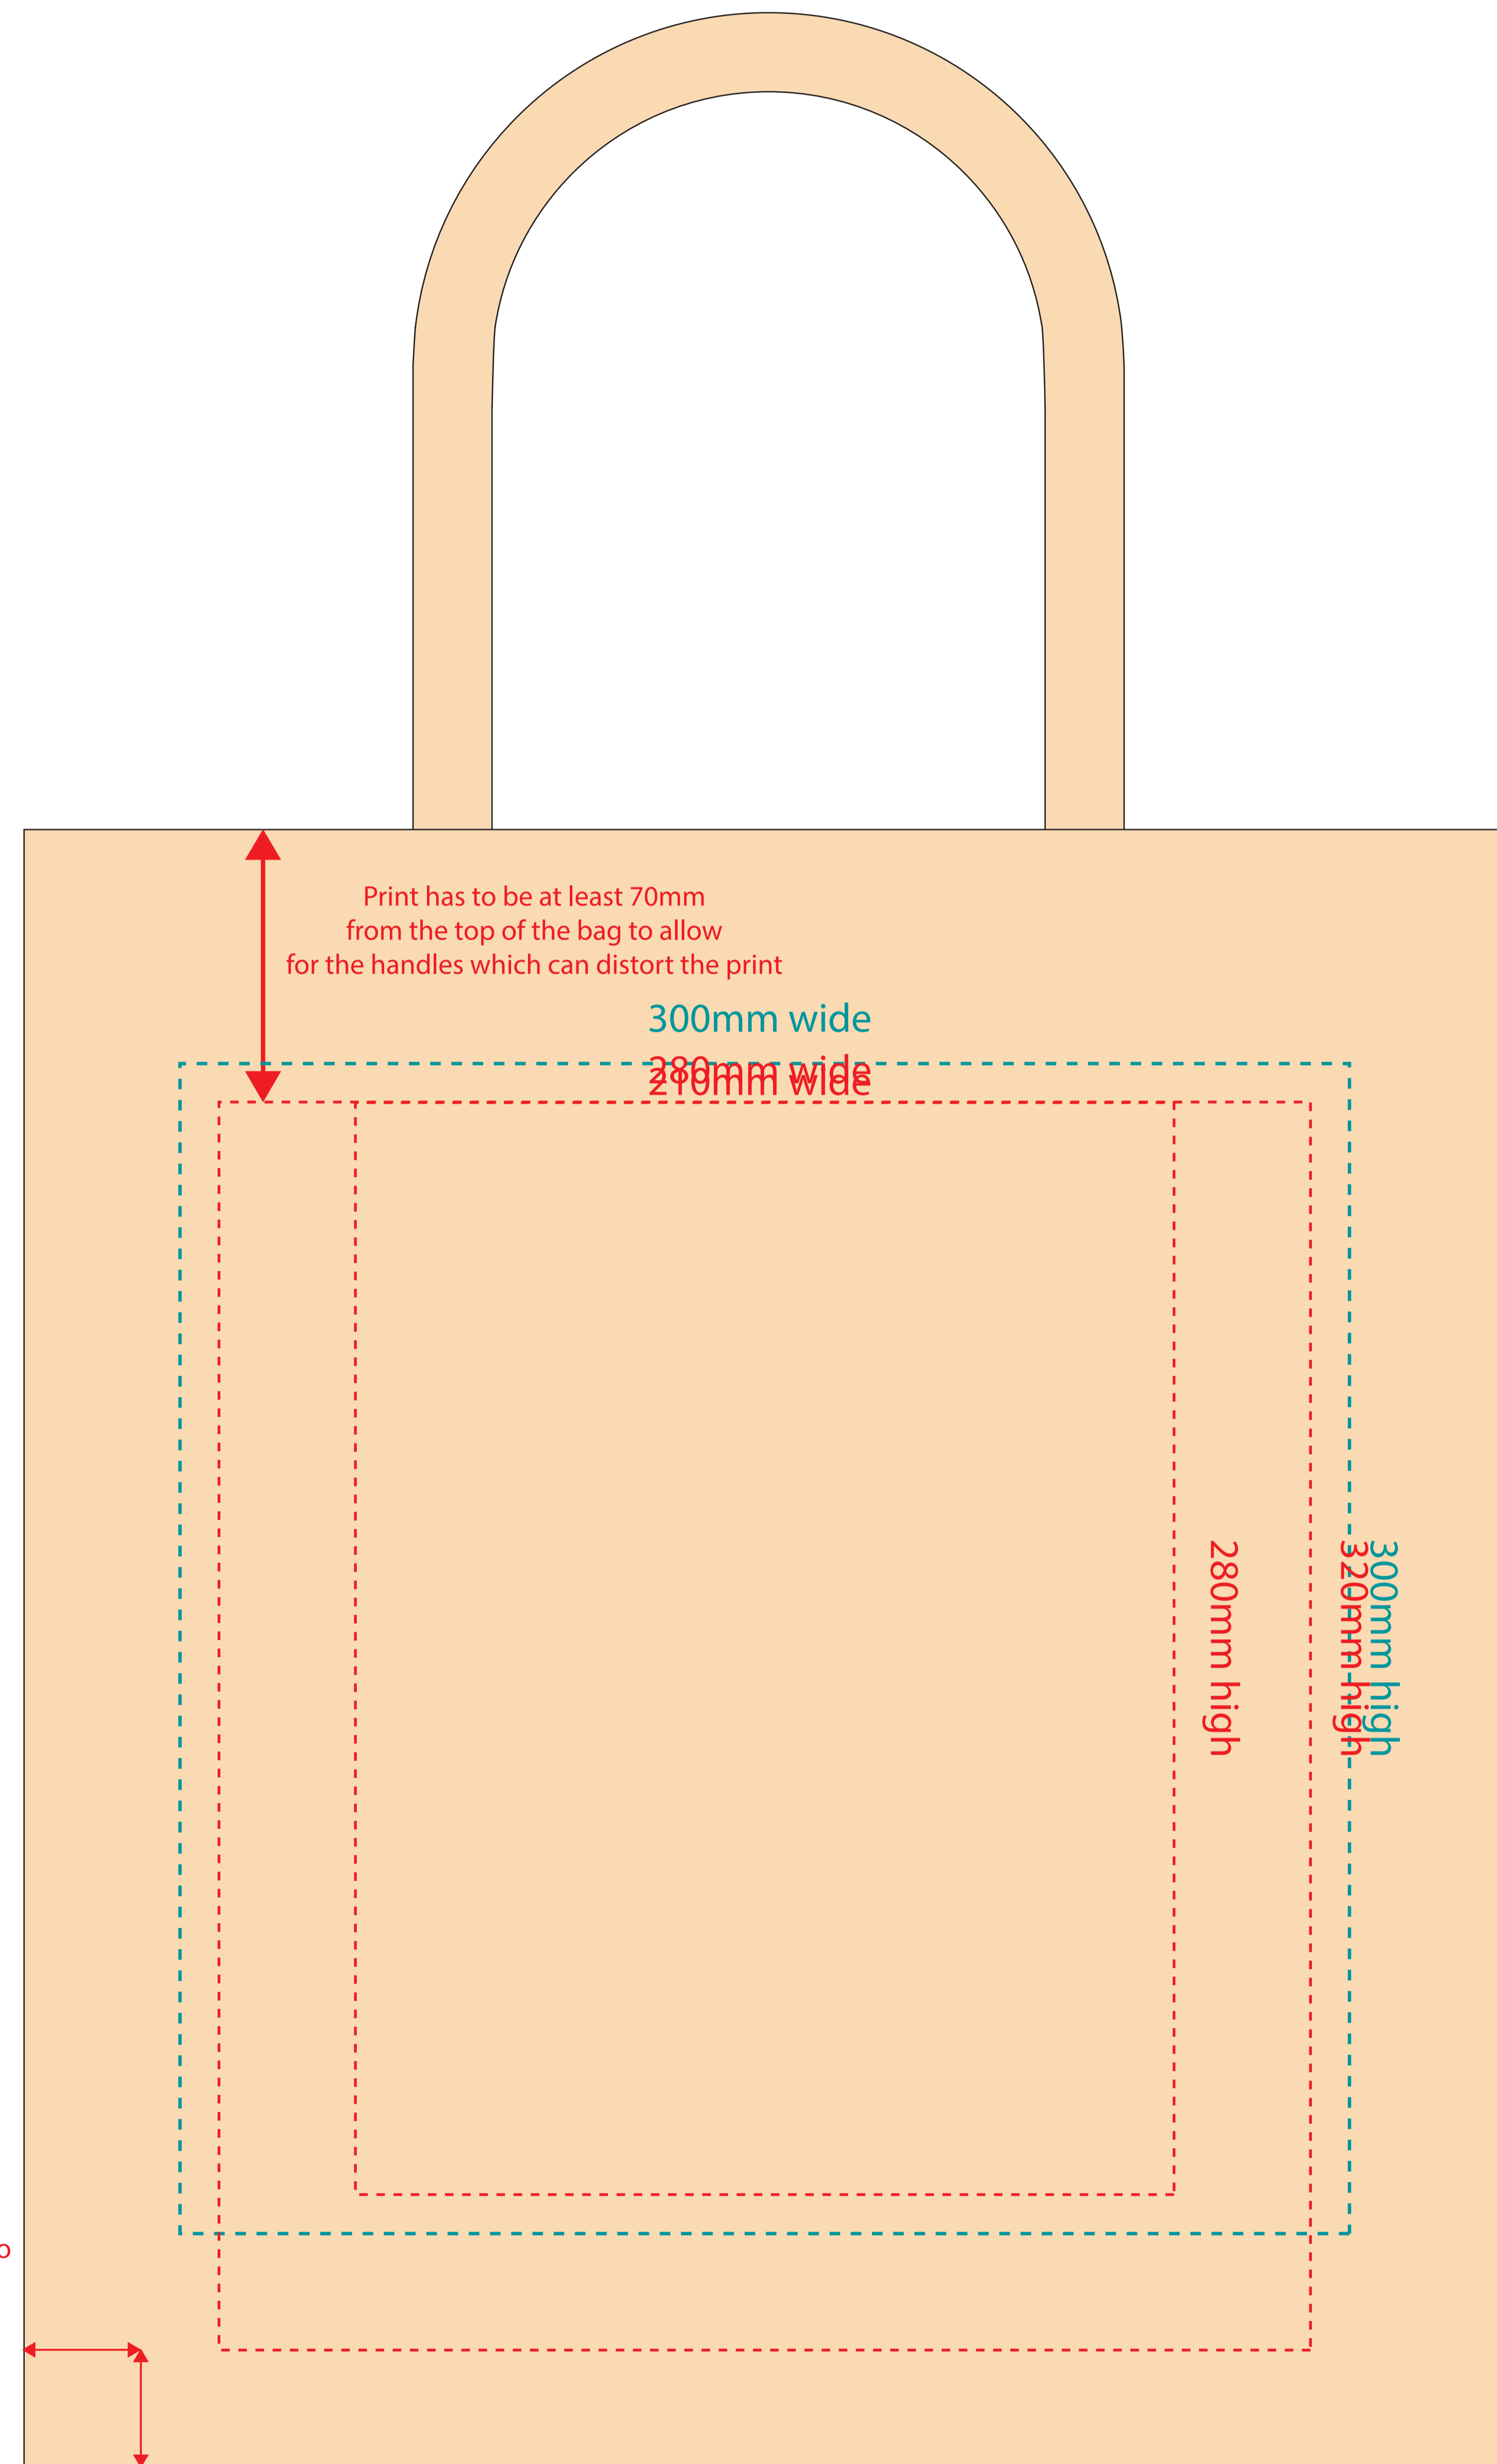

# YOUR VISUAL PROOF (1 of 2)

Must have all strokes outlined and then merged using the Pathfinder>Merge action. Then make sure the artwork is grouped.

Scale 100% Print area 280 x 280mm Logo size xx x xxmm

Order Reference xxxxxx  
Date created xx/xx/xx  
Created by xx

Product 191843  
Colour Natural  
Branding Sport Outdoor Materials

# YOUR VISUAL PROOF (2 of 2)

Order Reference	xxxxxx
Date created	xx/xx/xx
Created by	xx

**Artwork not to scale** magnified for production purposes to check fine detail