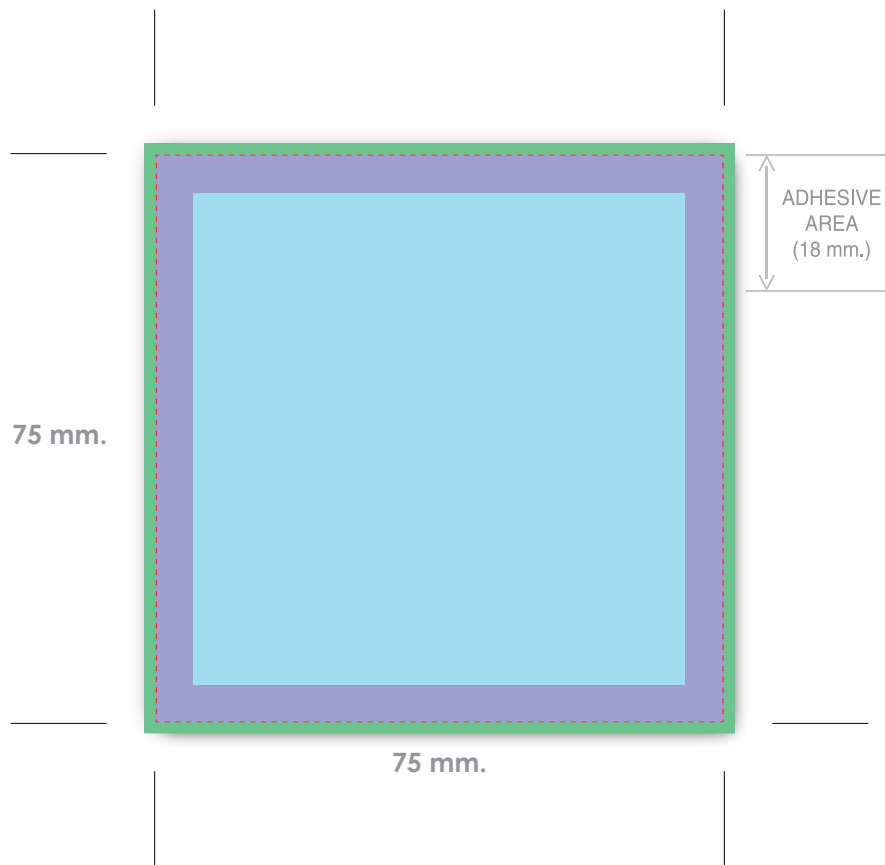

75 mm x 75 mm

Adhesive Notepad  
75 x 75 mm

- CUT LINE. 5mm from light blue area (can vary slightly).
- Area to place main information: logos and text (65 x 65).
- Bleed area.
- Not printable. Technical area only. If there is a background it must cover this area.