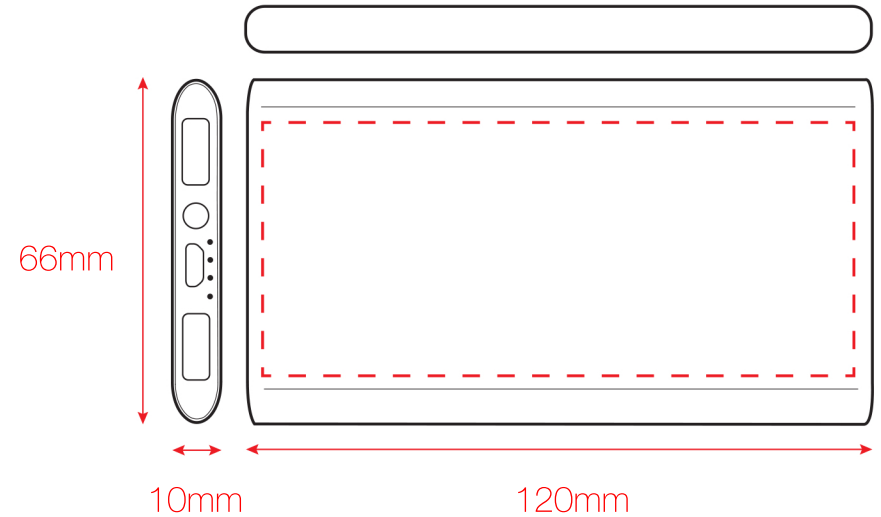

# TITAN ECLIPSE Visual Proof

Front:

Back:

Product Dimensions: 120 x 66 x 10mm  
Print Area Front & Back: 116 x 50mm

Product Colour: Silver

Logo Colour Front: Engraved

Logo Colour Back: