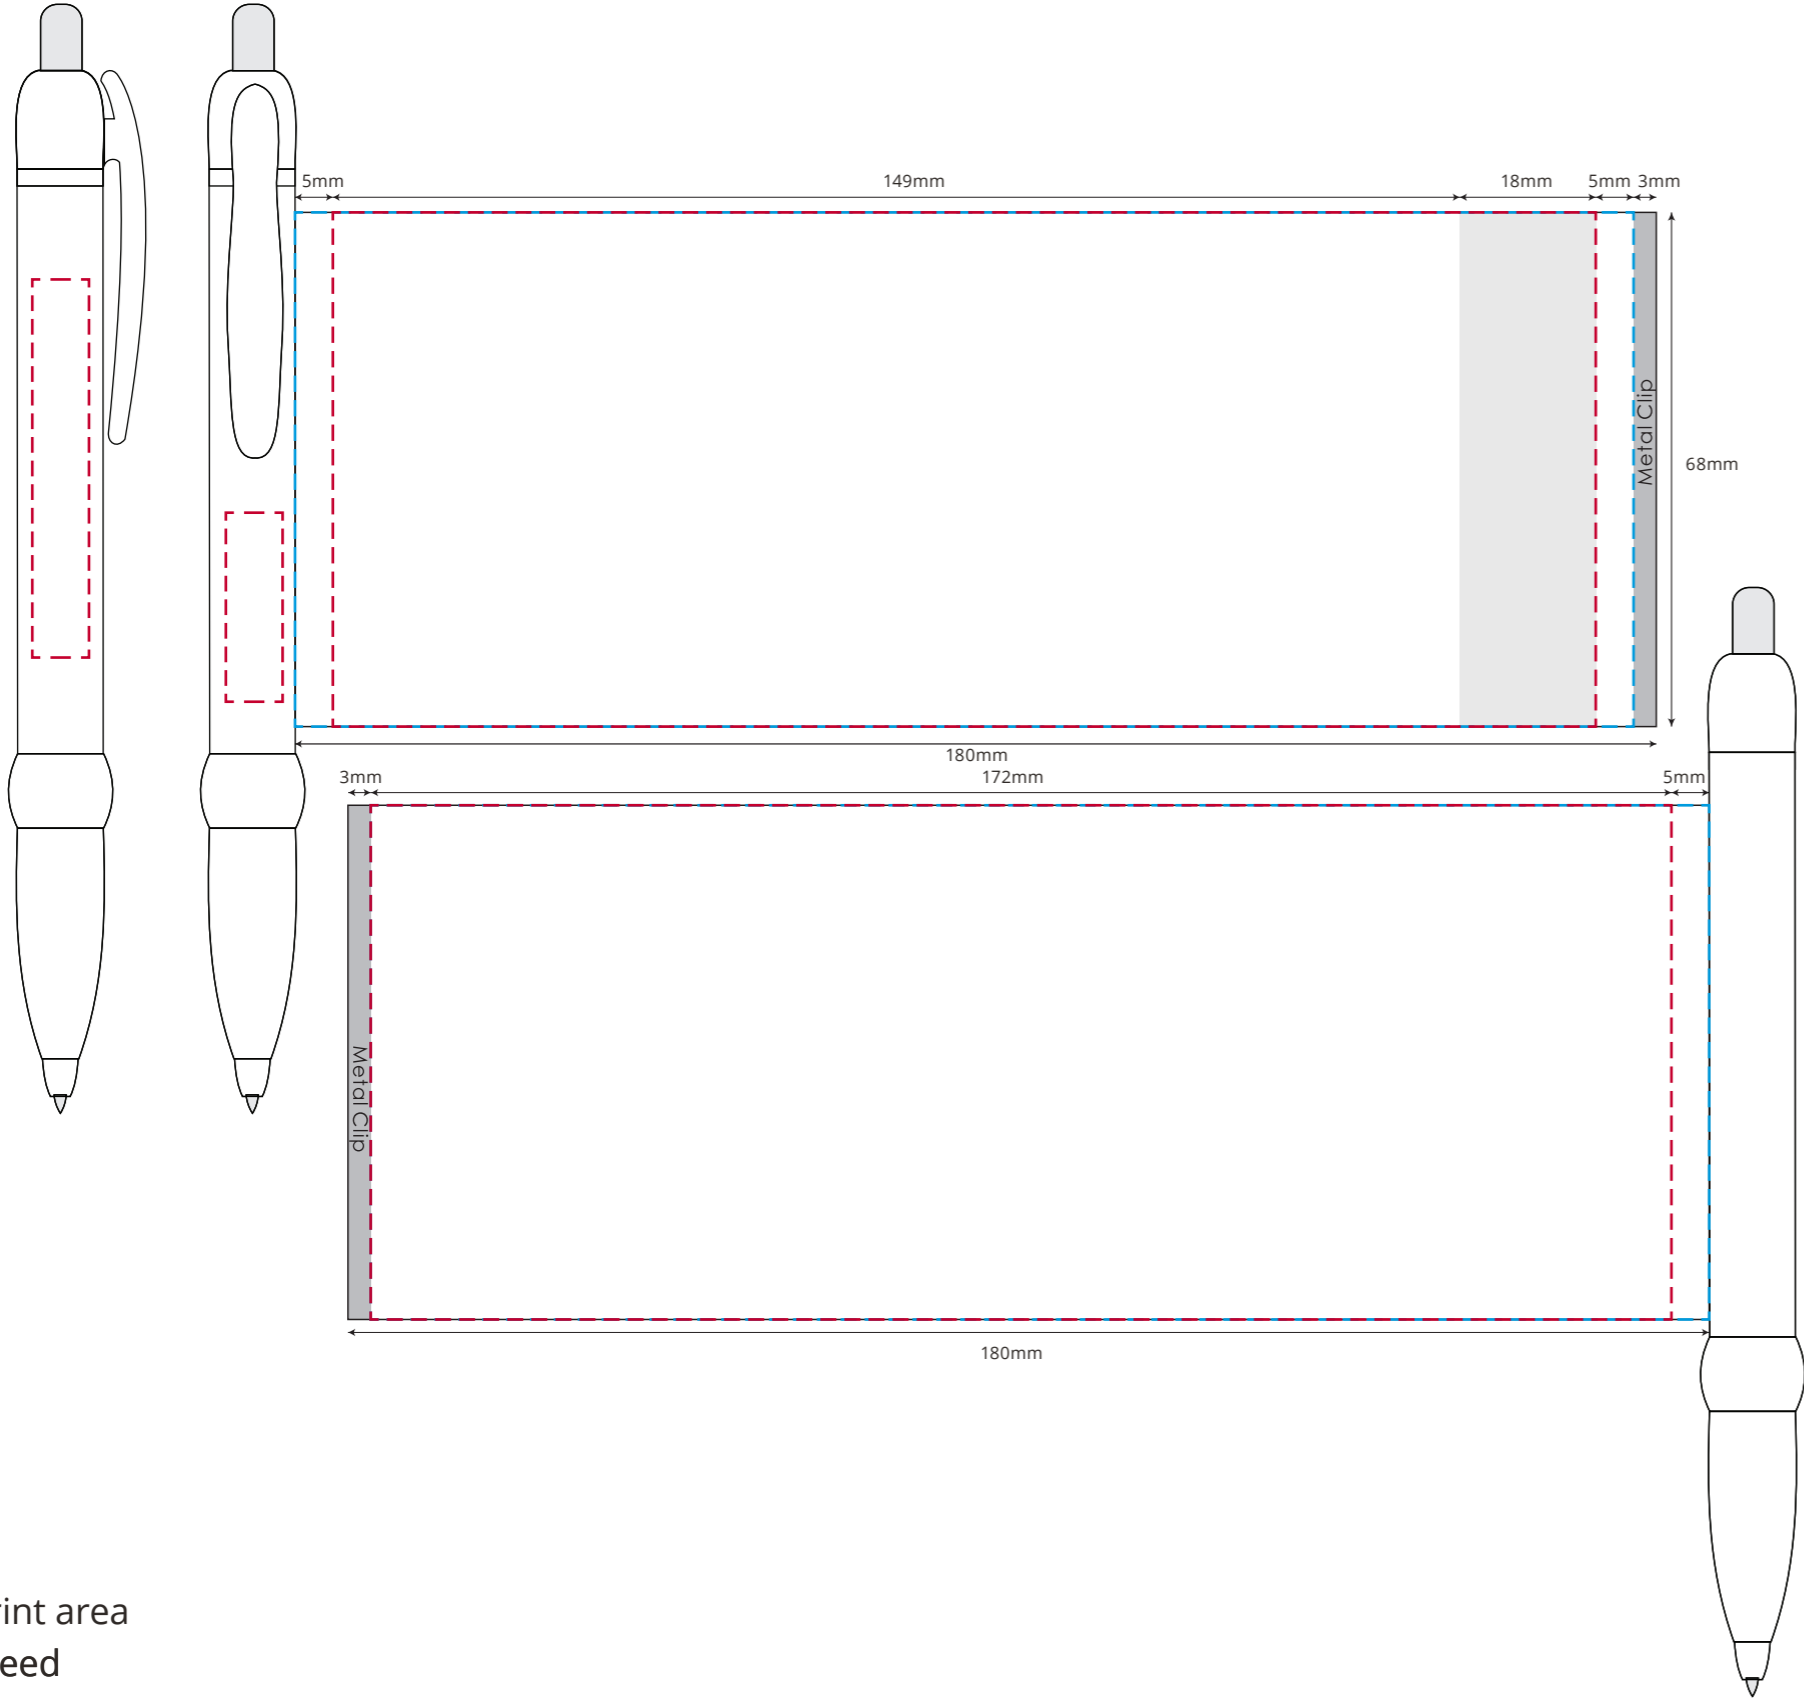

# YOUR VISUAL PROOF

Order Reference      xxxxxx  
 Date created        xx/xx/xx  
 Created by            xx

- - - - - Print area
- - - - - Bleed
- Area where artwork will be visible when closed

Product                191673  
 Colour                White  
 Banner Branding    Full Colour  
 Barrel Branding     Spot Colour (2 col. max)

Please email all approvals/amends to your order processor.

Scale 100%    Print area 167 x 68 mm / 172 x 68 mm banner    50 x 7.5 mm / 23 x 7.5 mm pen    Logo size    xx x xx mm