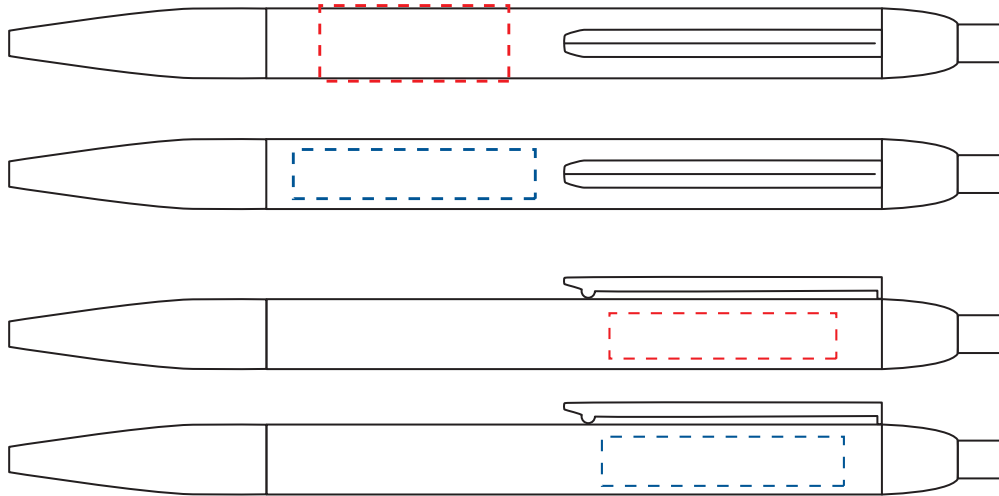

A48013 • Serina Ballpen

PRINT AREA

**BARREL:** 25mm x 10mm  
**CAP:** 30mm x 6mm

ENGRAVING AREA

**BARREL** 31mm x 6.5mm  
**CAP** 32mm x 6.5mm

DIMENSIONS

**LENGTH:** 131.5mm  
**DIAMETER:** 9mm

ALL TEMPLATES ARE ACTUAL SIZE