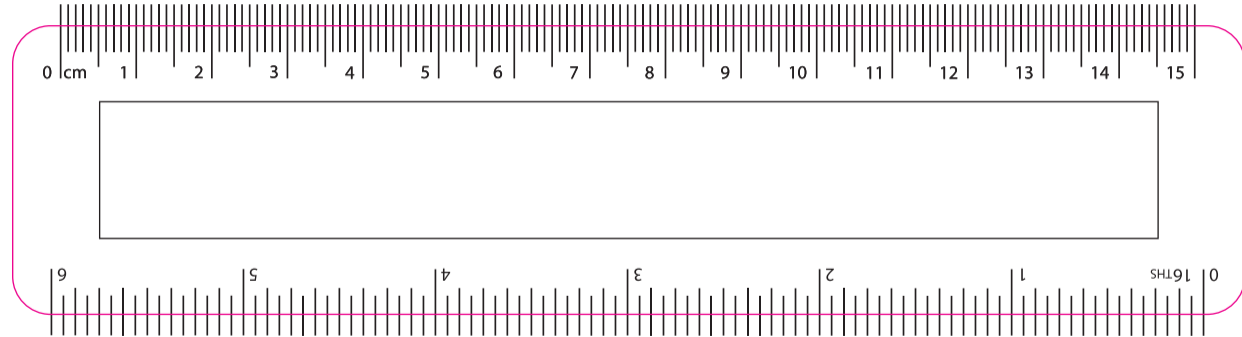

mm/cm

**enviro-smart 6" micro flexi ruler**

**Safe Print Area - 140x18mm**

**Finished Product Size - 163x38mm**

Inchs