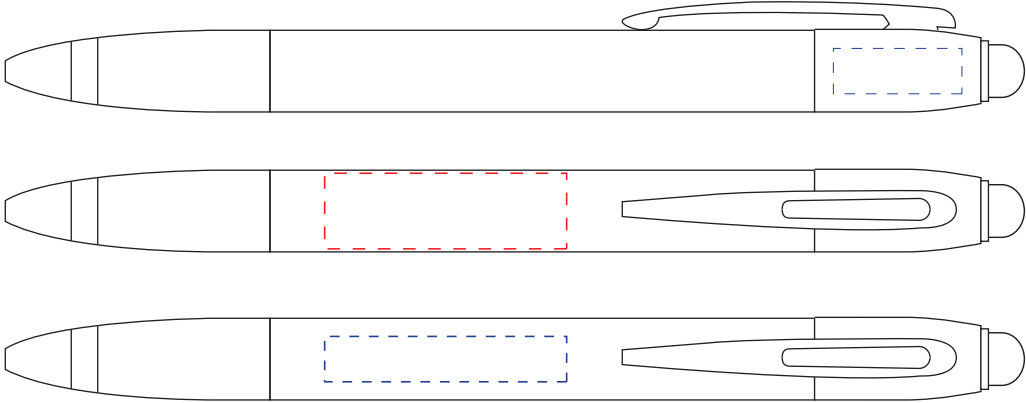

A76010 • Monza - Touch Black Stylus Ballpen

PRINT AREA

BARREL: 32mm x 10mm
CAP: N/A

ENGRAVING AREA

BARREL 32mm x 6mm
CAP 17mm x 6mm

DIMENSIONS

LENGTH: 135mm
DIAMETER: 11mm

ALL TEMPLATES ARE ACTUAL SIZE