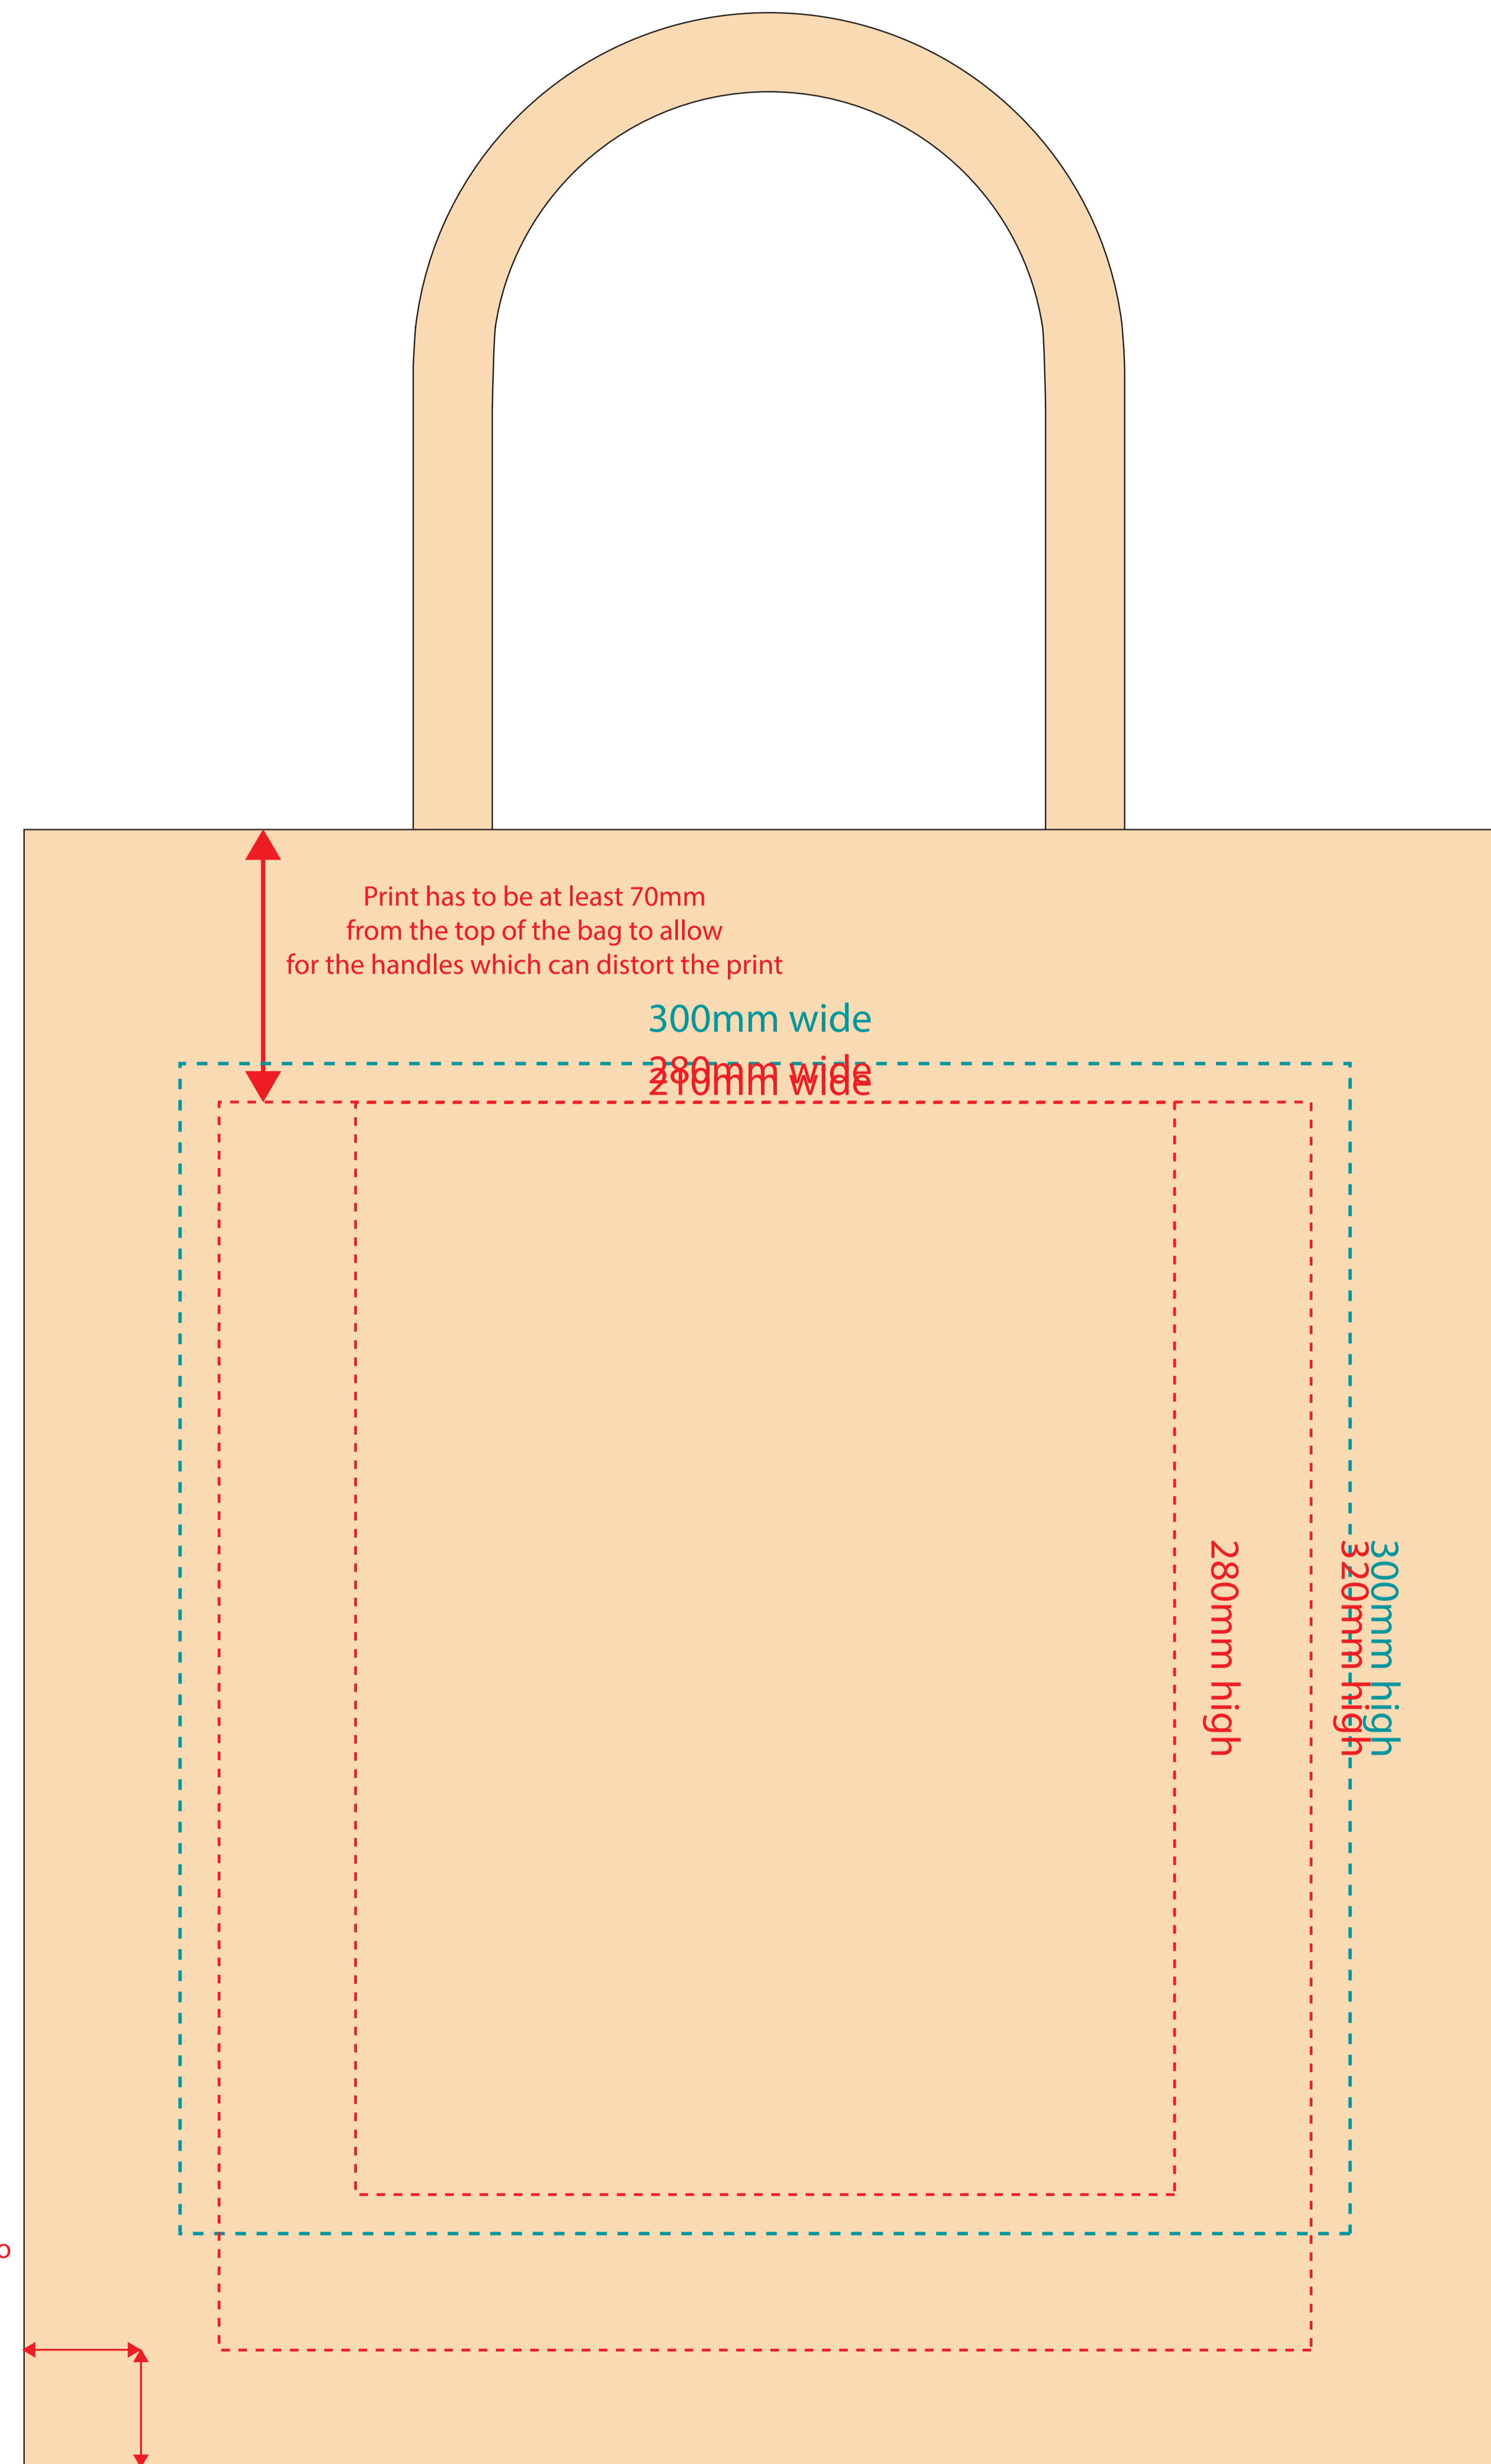

# YOUR VISUAL PROOF (1 of 2)

Must have all strokes outlined and then merged using the Pathfinder>Merge action. Then make sure the artwork is grouped.

Scale 100% Print area 280 x 280mm Logo size xx x xxmm

Order Reference xxxxxx  
Date created xx/xx/xx  
Created by xx

Product 191207  
Colour Natural  
Branding Sport Outdoor Materials

# YOUR VISUAL PROOF (2 of 2)

Order Reference	xxxxxx
Date created	xx/xx/xx
Created by	xx

**Artwork not to scale** magnified for production purposes to check fine detail