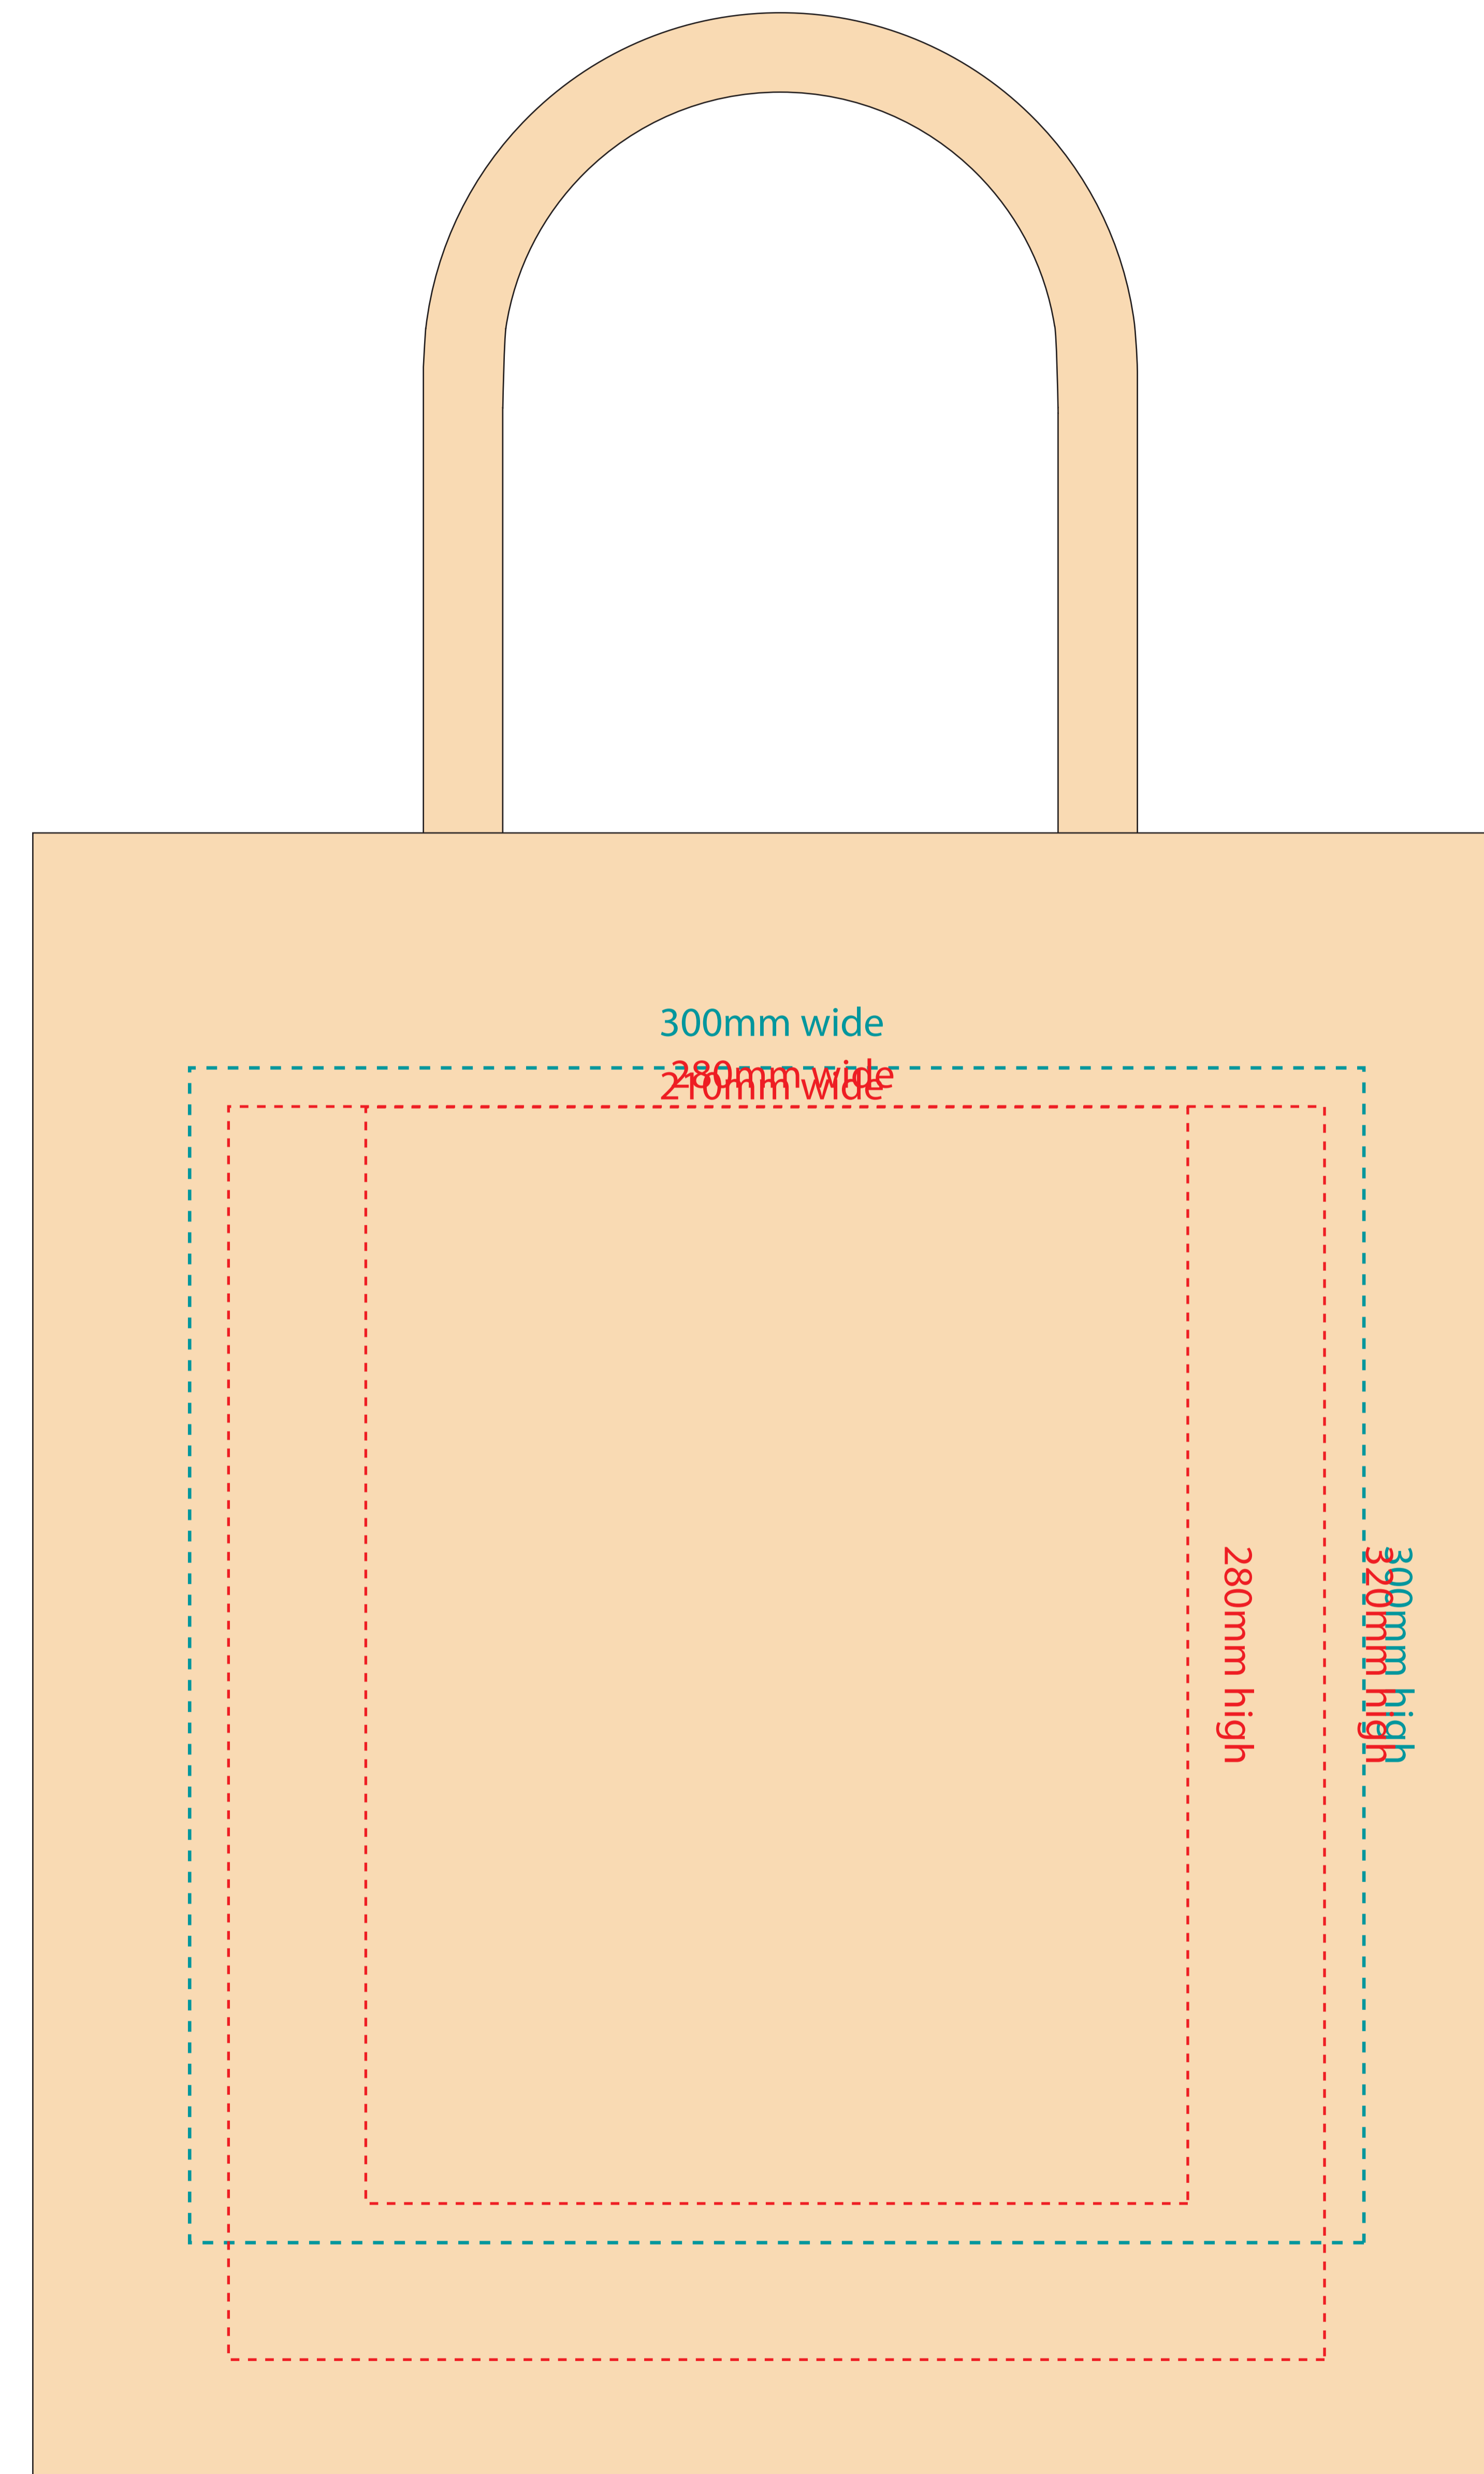

# YOUR VISUAL PROOF (1 of 2)

Must have all strokes outlined and then merged using the Pathfinder>Merge action. Then make sure the artwork is grouped.

Scale 100% Print area 280 x 280mm Logo size xx x xxmm

Order Reference xxxxxx  
Date created xx/xx/xx  
Created by xx

Product 191207  
Colour Natural  
Branding Sport Outdoor Materials

# YOUR VISUAL PROOF (2 of 2)

Order Reference	xxxxxx
Date created	xx/xx/xx
Created by	xx

**Artwork not to scale** magnified for production purposes to check fine detail