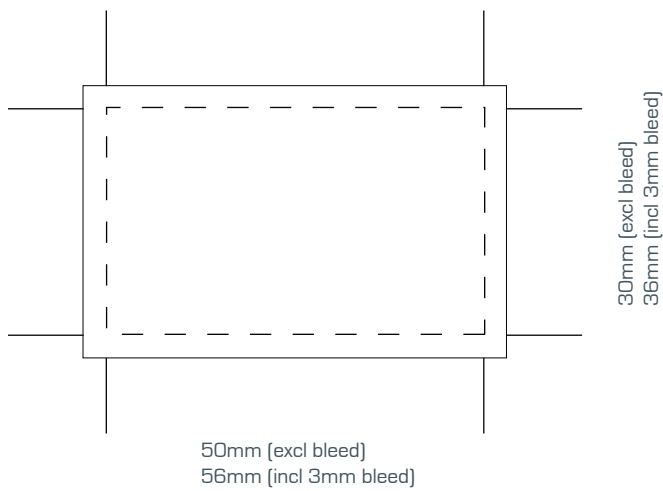

Artwork Template

Fun Pouch

Design will be printed on a white label.

This product contains