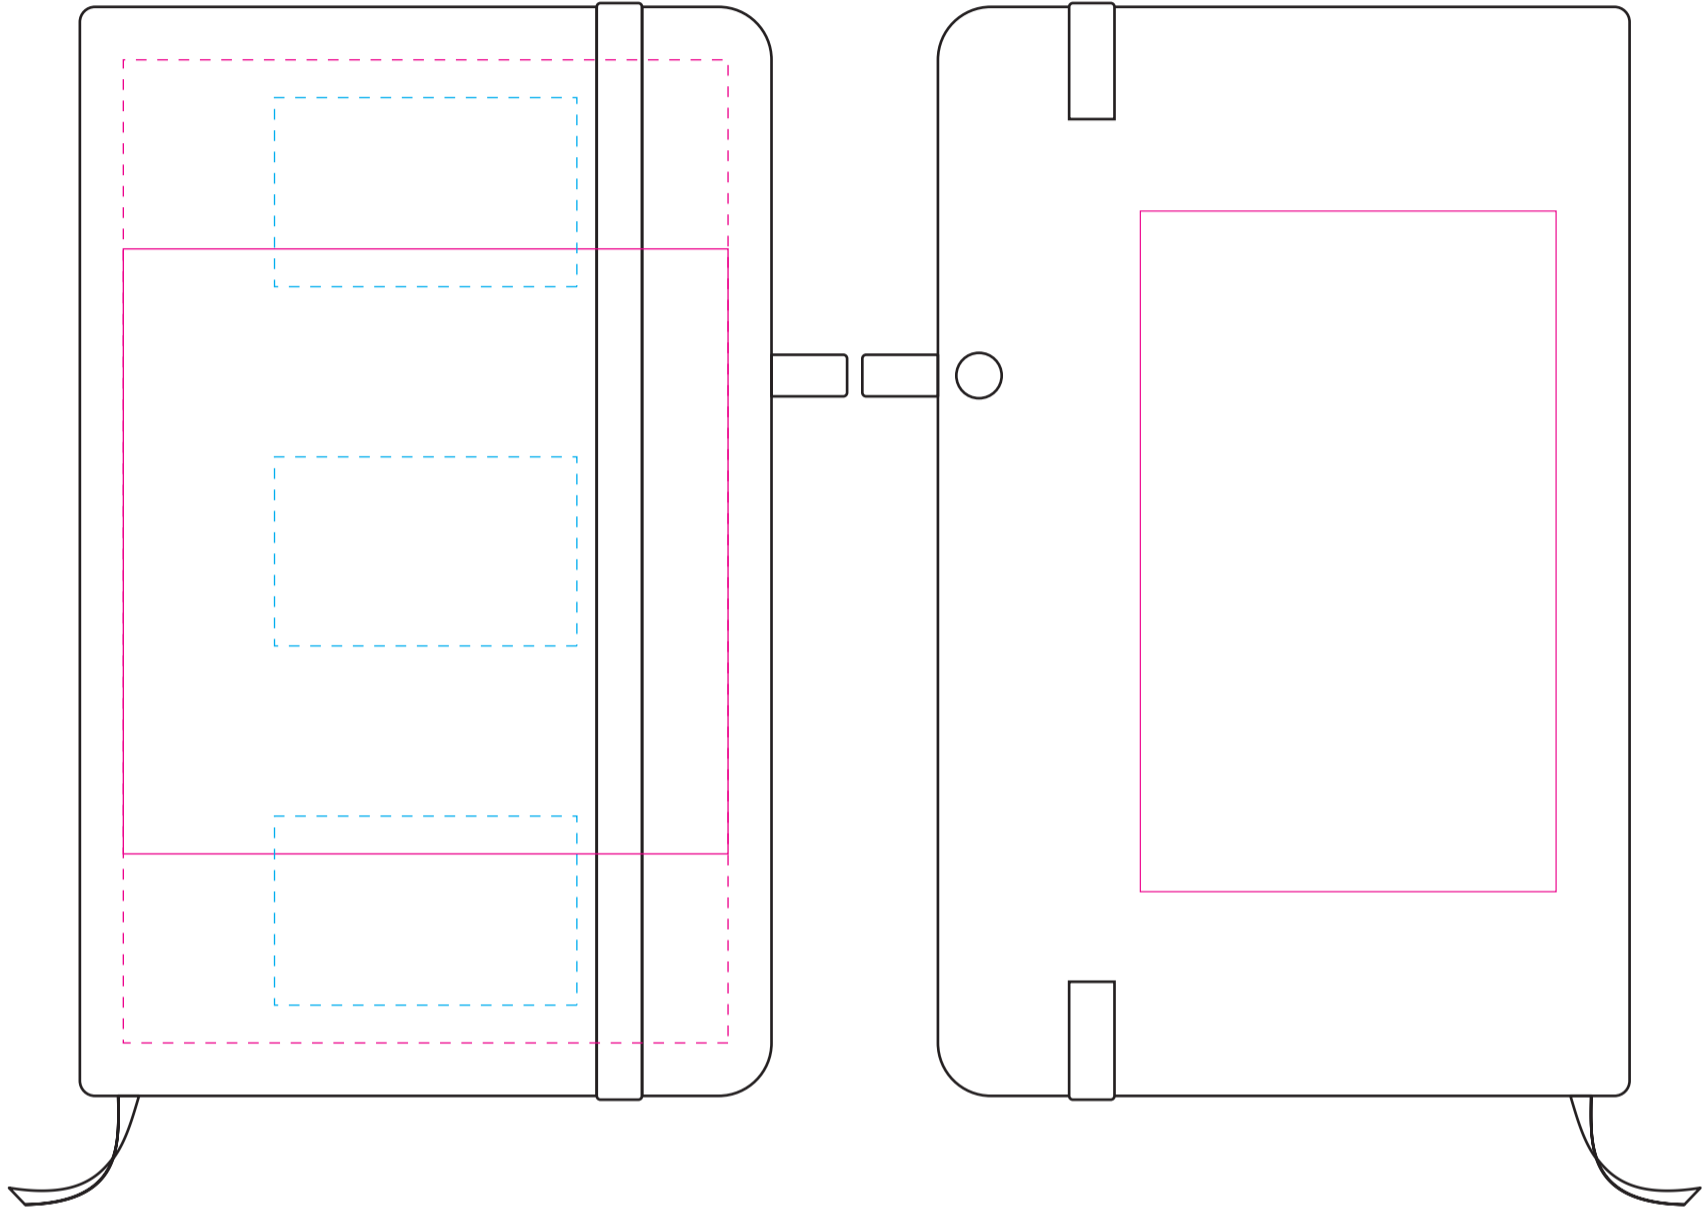

# PA1408 - Small Noir Notebook

Product Dimension(mm): 92x141x15

**Minimum Print Restrictions (Screen/Pad/Embossed)**

Line thickness (0.3mm) 

Reversed Line (0.3mm) 

Text (6pt) 

Reversed Text (10pt) 

Any lines or text below these restrictions will result in a loss of detail when printed

**Minimum Print Restrictions (Digital)**

Line thickness (0.2mm) 

Reversed Line (0.2mm) 

Text (3pt) 

Reversed Text (4pt) 

Any lines or text below these restrictions will result in a loss of detail when printed

**Actual Artwork Size(s):**

Notebook Front = -----

Notebook Back = -----

Pen = -----

**Please read carefully:**  
N/A

Position of Ribbon is Approximate

Curvy Pen

Reno Pen

## Available Print Area(s):

- - - Notebook Front: Large Digital / Screen = 80x130mm
- Notebook Front : Small Digital = 80x80mm  
(Can be positioned anywhere at this size within the larger area stated above)
- - - Notebook Front: Embossed = 40x25mm
- Notebook Back : Screen = 55x90mm
- - - Curvy Pen: Pad = 60x8mm
- - - Curvy Pen: Digital = 60x8mm
- Reno Pen: Screen = 40x20mm