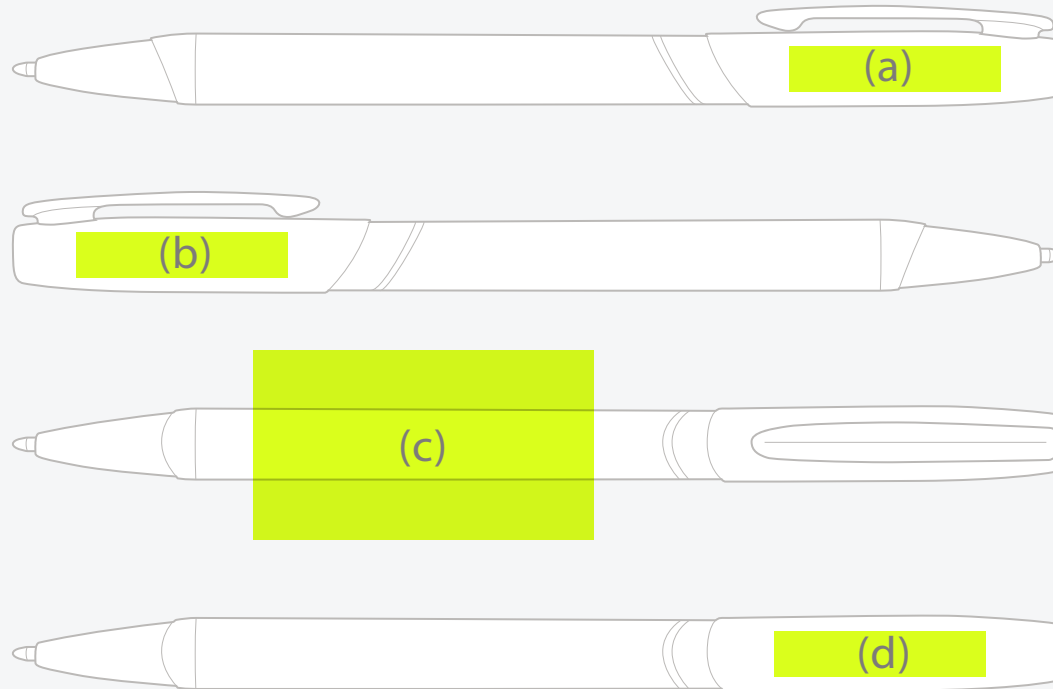

THE  
**STYLISH METAL  
 PEN COLLECTION**

Position	Branding dimensions	Process
A		
B		
C	45 x 25mm	
	40 x 7mm	
D		

## REGAL

The Regal's design offers sleek lines and reigns supreme as a truly elegant metal ball pen. With a push cap action Regal is available in either black or blue supplied sleeved with black ink refills as standard.

100% actual size

BRANDING TEMPLATE GUIDE

1:1