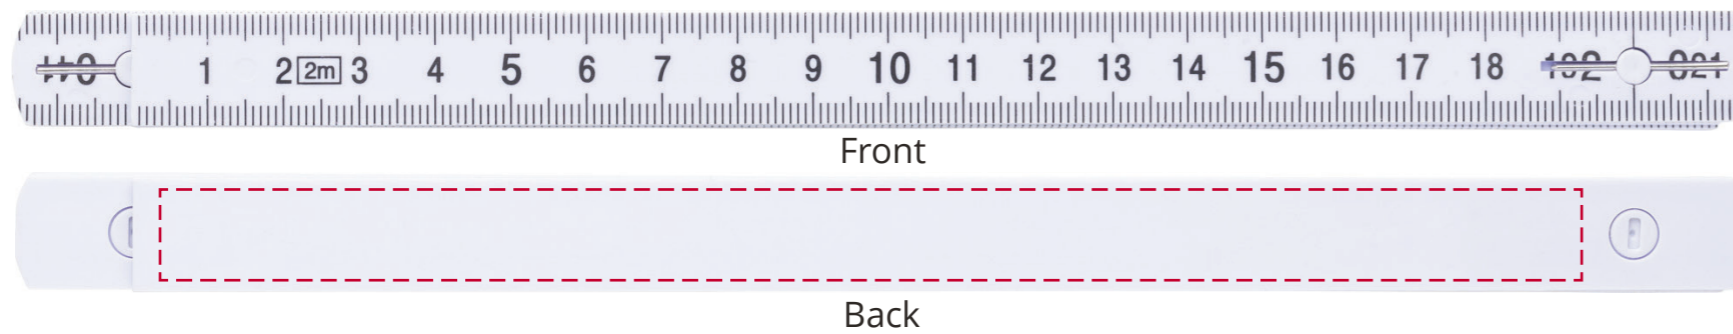

# YOUR VISUAL PROOF

Order Reference	xxxxxxx
Date created	xx/xx/xx
Created by	xx

Product	190764
Colour	White
Branding	Full Colour

Please email all approvals/amends to your order processor.

Scale 100%    Print area 188 x 12mm    Logo size xx x xxmm