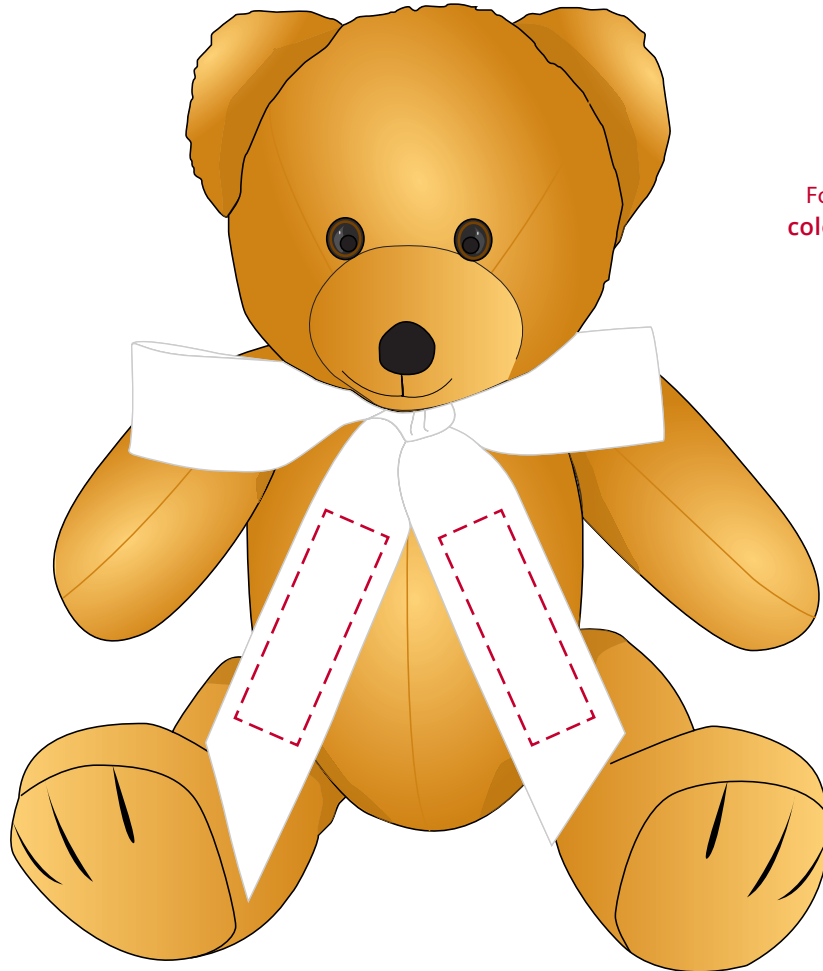

# YOUR VISUAL PROOF (1 of 2)

For spot colour printing on coloured bows, you can **ONLY** print white.

Order Reference xxxxxx  
Date created xx/xx/xx  
Created by xx

Product 190552  
Colour Brown / White  
Branding Spot Colour (1 col. max)

## Artwork Advisories

Template is to be used as a guide for visual purposes only.

Batches vary, and even within a batch, please be aware these are hand stitched and will all be slightly different.

Every effort is made to ensure print positioning is the same for every product, but variations do happen.