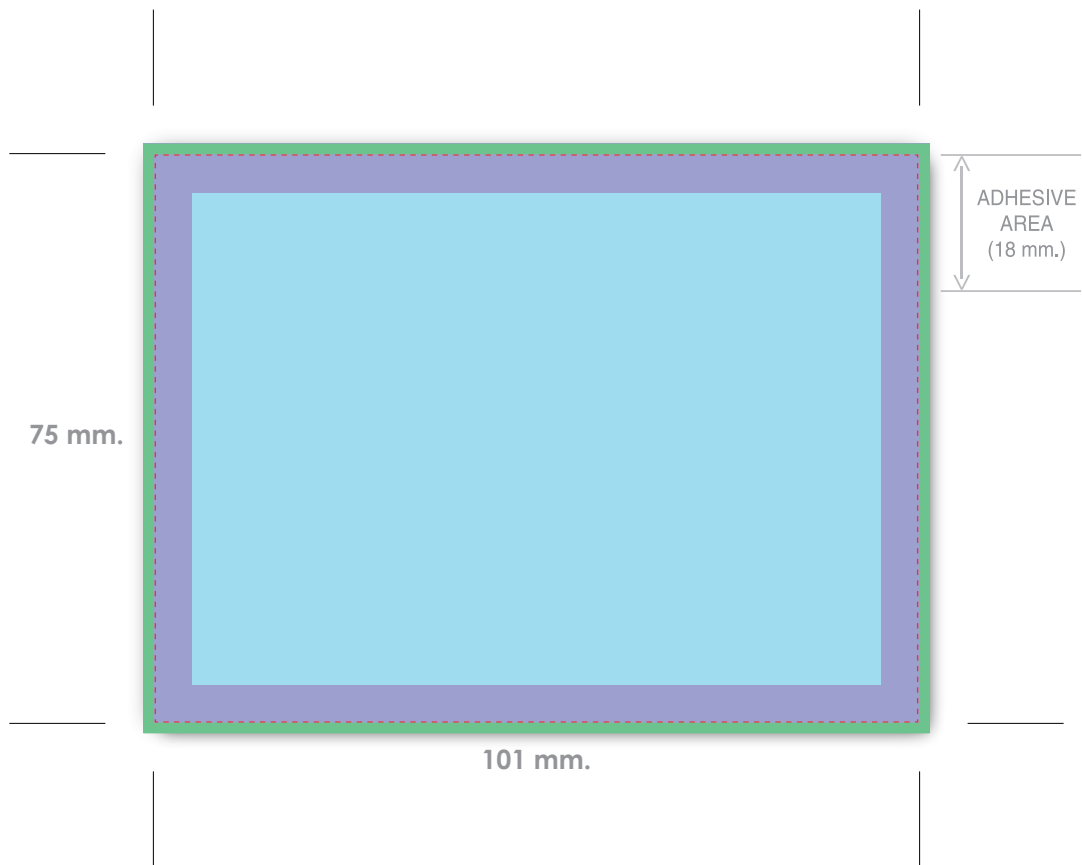

101 mm x 75 mm

Adhesive Notepad
101 x 75 mm

- CUT LINE. 5mm from light blue area (can vary slightly).
- Area to place main information: logos and text (91 x 65).
- Bleed area.
- Not printable. Technical area only. If there is a background it must cover this area.