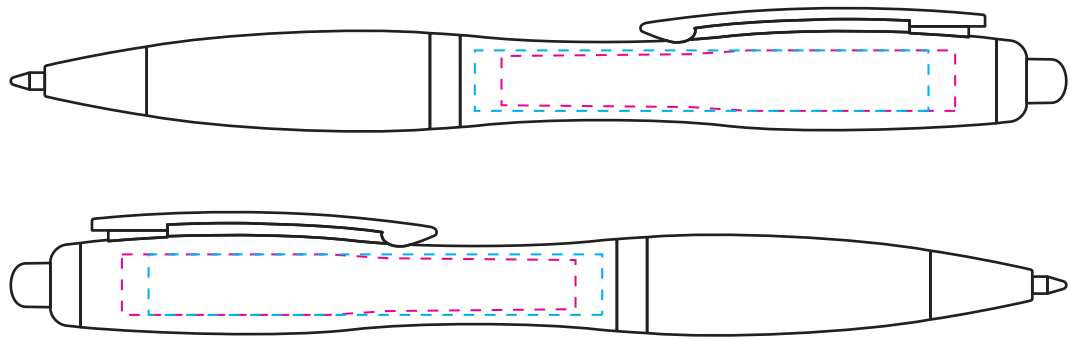

Curvy Ballpen

Product Dimension(mm): 140x15

Minimum Print Restrictions (Pad)

Line thickness (0.3mm) 

Reversed Line (0.3mm) 

Text (6pt)  AEIOU

Reversed Text (10pt)  AEIOU

Any lines or text below these restrictions will result in a loss of detail when printed

Minimum Print Restrictions (Digital)

Line thickness (0.2mm) 

Reversed Line (0.2mm) 

Text (3pt)  AEIOU

Reversed Text (4pt)  AEIOU

Any lines or text below these restrictions will result in a loss of detail when printed

Actual Artwork Size(s):

Facing Left = 

Facing Right = 

Please read carefully:

N/A

Available Print Area(s):

----- Pad = 60x8mm

----- Digital = 60x8mm