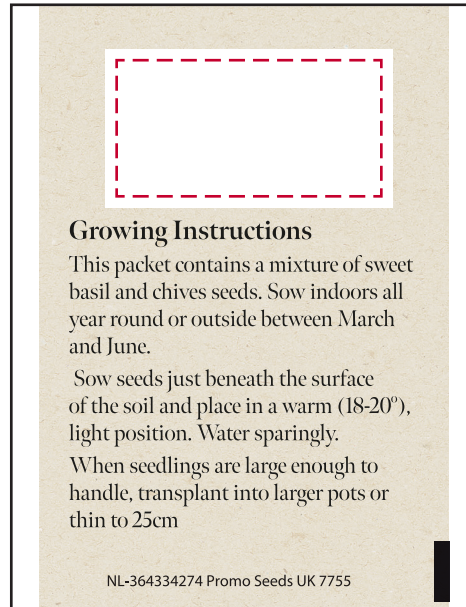

# YOUR VISUAL PROOF

Order Reference xxxxxx  
Date created xx/xx/xx  
Created by xx

Product 188302  
Colour White  
Seed Variant Kitchen Herbs  
Branding Full Colour

Scale 100%    Print area 35 x 18 mm    Logo size xx x xx mm

**Please email all approvals/amends to your order processor.**