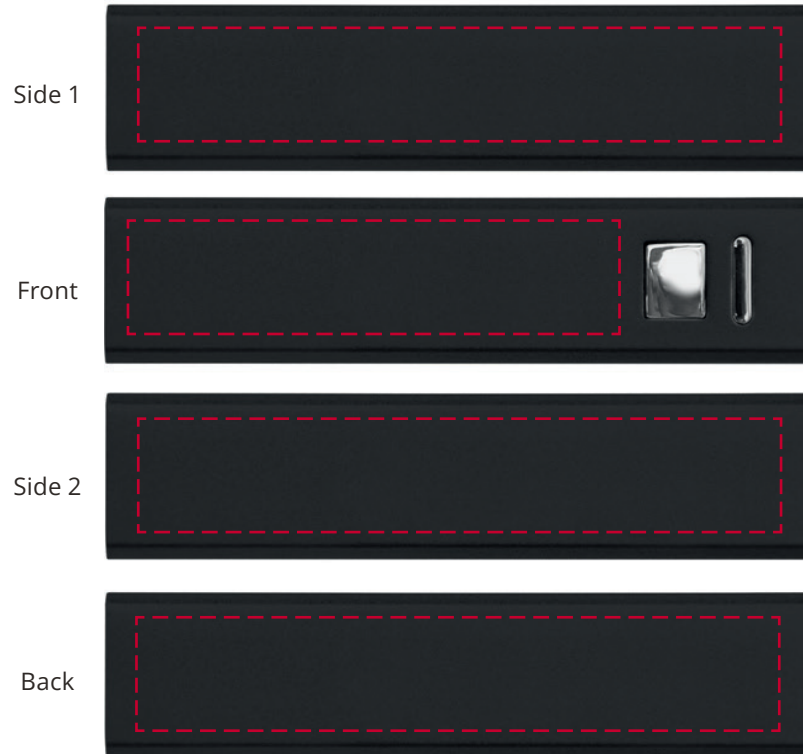

YOUR VISUAL PROOF

Scale 100% Print area Front 65 x 15 mm Back/Sides 85 x 15 mm Logo size xx x xxmm

Order Reference xxxxxx
Date created xx/xx/xx
Created by xx

Product 193197
Colour Black
Branding Spot Colour (2 col. max.)