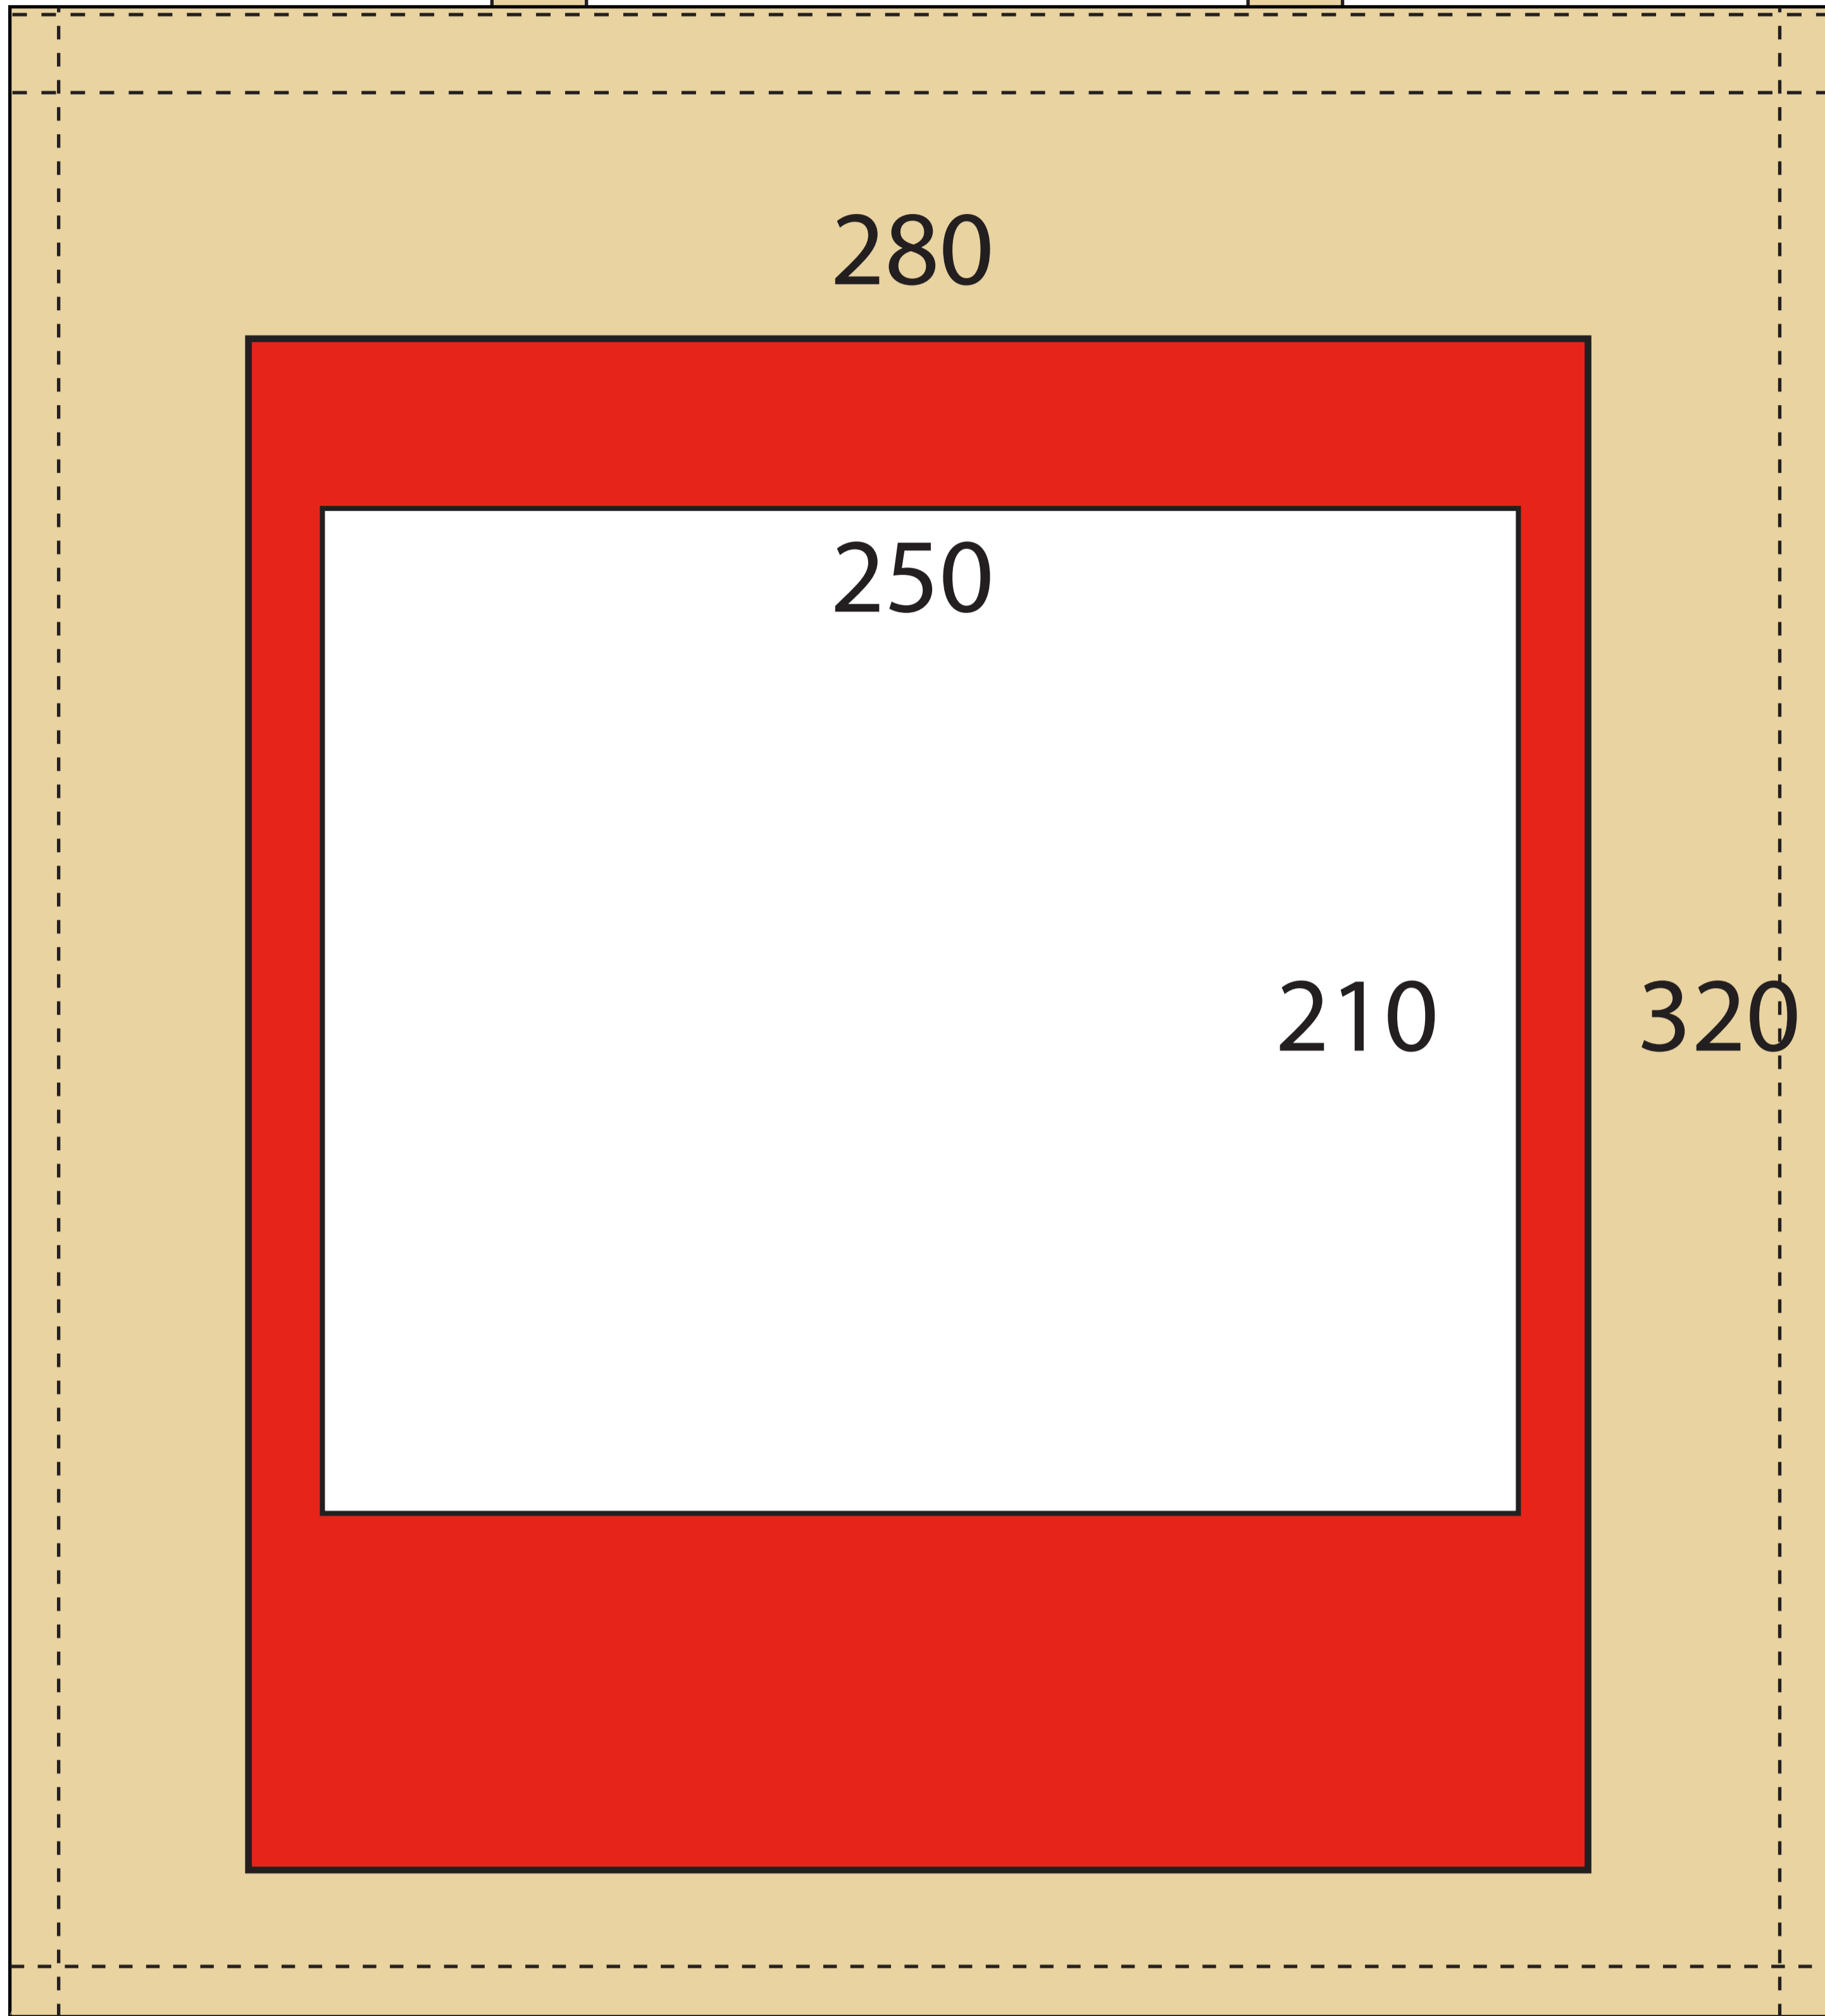

It is important to check this proof carefully.
Final approval will lead directly to print.

Proof Version: 1

Signed: _____

380mm

380mm

420mm

420mm

SIDE: ONE

JOB NUMBER : TBC
JOB QUANTITY : TBC
BAG SIZE : 38 x 42
BAG COLOUR : Natural
MATERIAL : 5 oz Cotton
HANDLE TYPE : Long
DATE : 20/03/17
ARTWORK SIZE : 000 x 000

| | | |
|------------------|------------------|------------------|
| | | |
| PMS 000 C | PMS 000 C | PMS 000 C |
| | | |
| PMS 000 C | PMS 000 C | PMS 000 C |
| | | |
| PMS 000 C | PMS 000 C | PMS 000 C |

SIDE: TWO

JOB NUMBER : TBC
JOB QUANTITY : TBC
BAG SIZE : 38 x 42
BAG COLOUR : Natural
MATERIAL : 5 oz Cotton
HANDLE TYPE : Long
DATE : 20/03/17
ARTWORK SIZE : 000 x 000

| | | |
|------------------|------------------|------------------|
| | | |
| PMS 000 C | PMS 000 C | PMS 000 C |
| | | |
| PMS 000 C | PMS 000 C | PMS 000 C |
| | | |
| PMS 000 C | PMS 000 C | PMS 000 C |