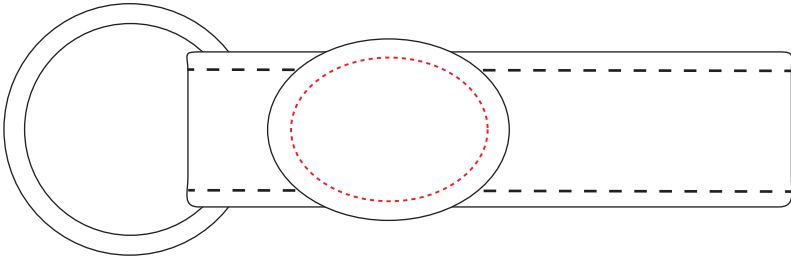

A97001 • Elite Hide Leather keyring

FRONT

BACK

ENGRAVING AREA

DIMENSIONS

FRONT: 24mm x 17mm
BACK: 26mm x 19mm

LENGTH: 104mm x 33mm

ALL TEMPLATES ARE ACTUAL SIZE