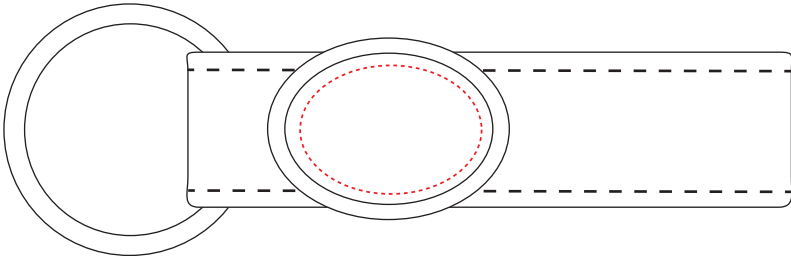

A97001 • Elite Hide Leather keyring

FRONT

BACK

ENGRAVING AREA

DIMENSIONS

FRONT: 24mm x 17mm
BACK: 26mm x 19mm

LENGTH: 104mm x 33mm

ALL TEMPLATES ARE ACTUAL SIZE