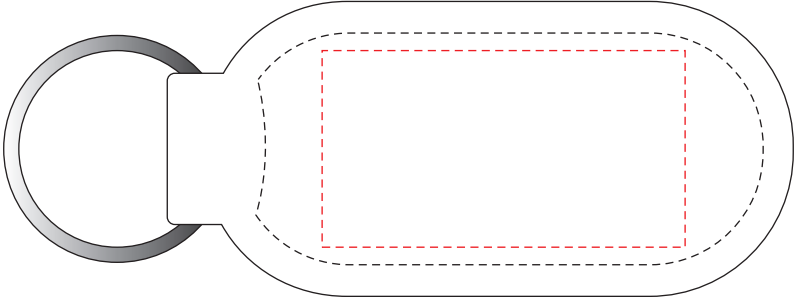

**M11013 • Cigar shaped leather keyfob**

**BLOCKING AREA: 48mm x 26mm**

**ALL TEMPLATES ARE ACTUAL SIZE**