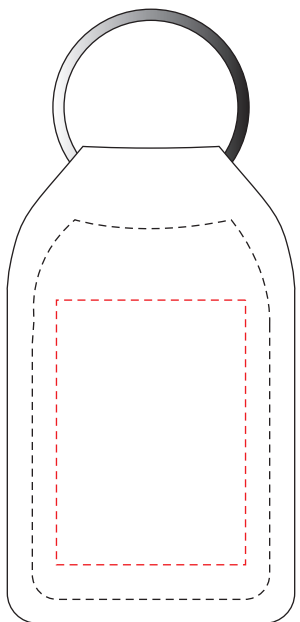

**M11016 • Small rectangular leather keyfob**

**BLOCKING AREA: 25mm x 35mm**

**ALL TEMPLATES ARE ACTUAL SIZE**