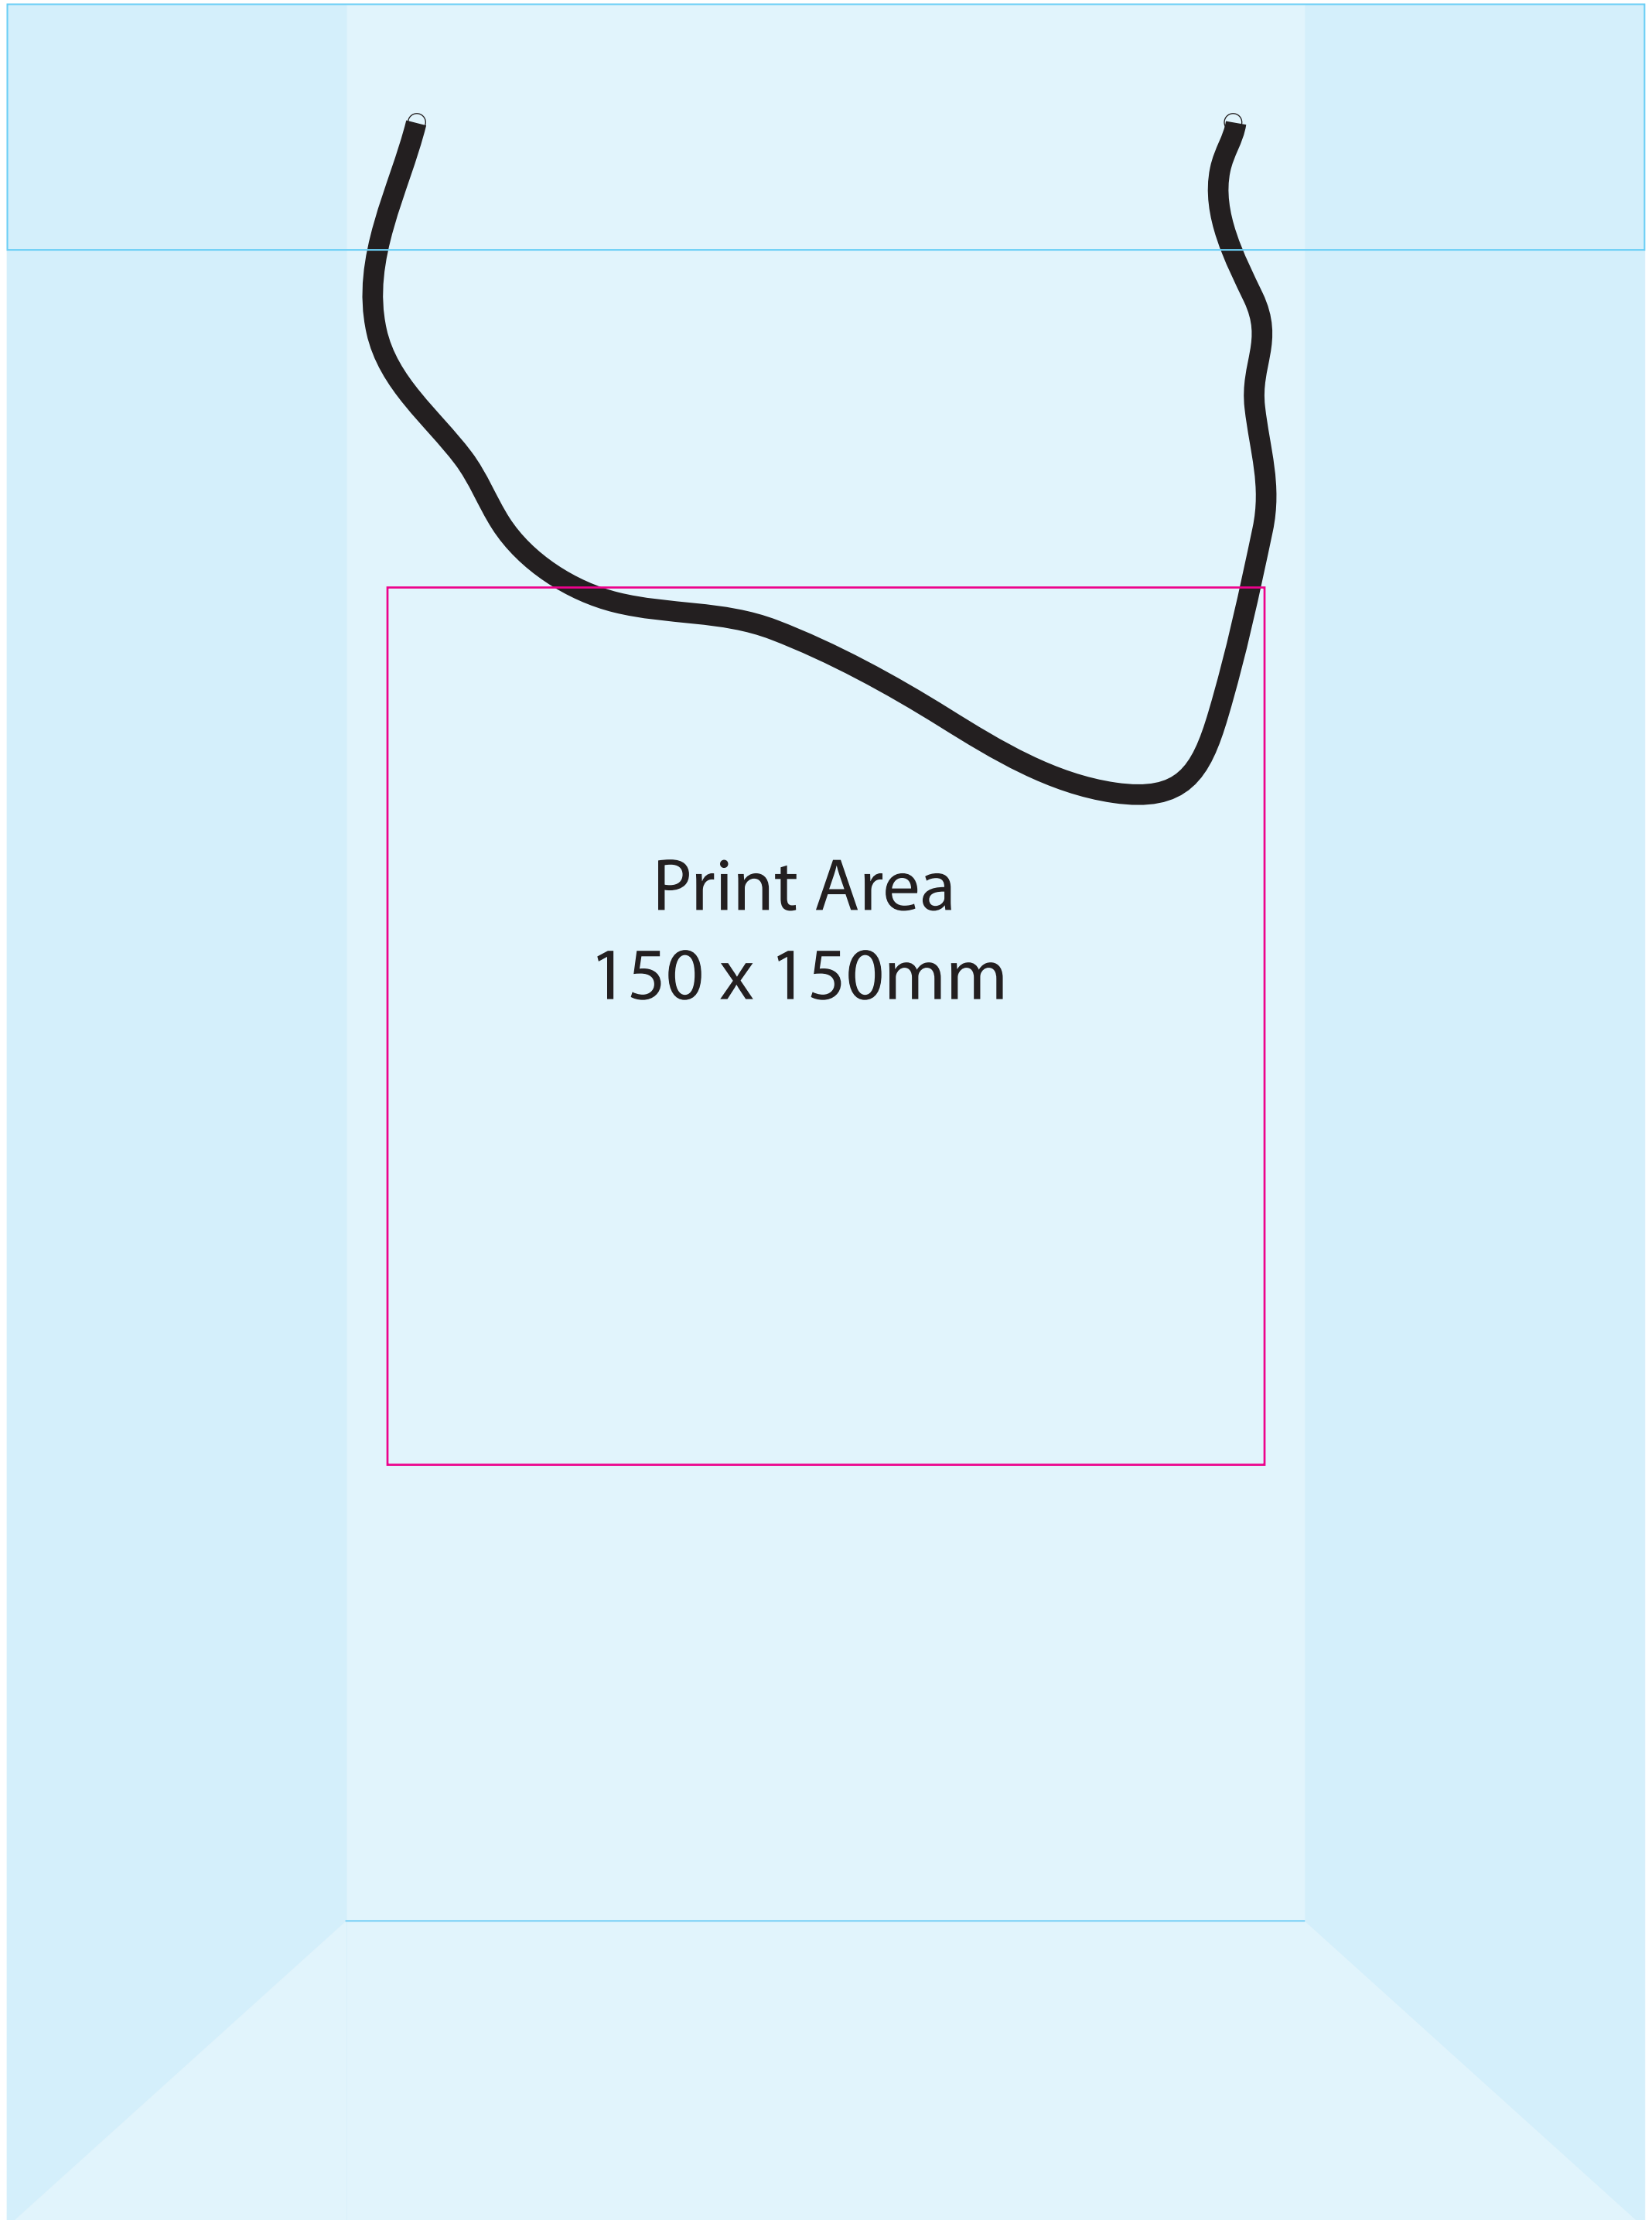

Magenta box is the print area

Print Area  
150 x 150mm