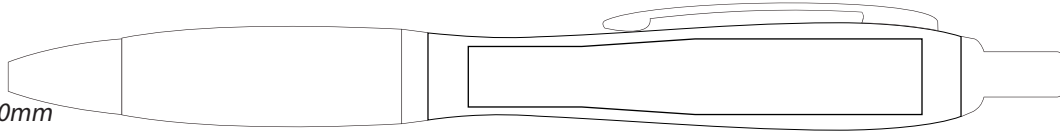

Pen Name:	Contour Digital Gel White
Product Code:	
Type:	Push Button Ballpen
Refill Colour:	Gel

Print Area

Barrel 60mm x 10mm

Please Note: Colours May Vary From Batch to Batch. Samples Are Available Upon Request.
By Signing off this Artwork Proof, you are approving this Concern.

Scale: full size

Artwork at 200%

Our concerns on your artwork

Quality of print is entirely dependent on the original artwork supplied.

Our concerns on this order

All colours including print and product is for visual purposes only and should not be regarded as the actual colour of product and print. Pantone colour matches are not possible with full colour prints.