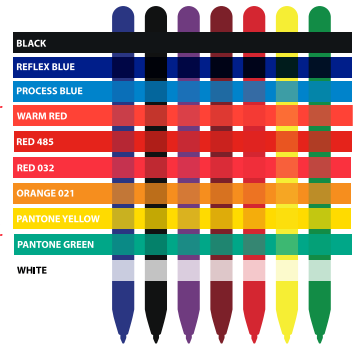

Customer Amendments:

Your order will be processed, based on the above, unless you have made amendments. All orders are subject to our full terms & conditions. However, we would like to draw your attention to the following terms in particular.

1. Claims for faulty goods will be honoured, only if the goods are returned to us. We will not issue credit notes or refunds for goods that have been distributed. Please ensure that goods are satisfactory before distribution.
2. Metallic printing inks (gold, silver, etc.) have a very limited life due to their formulation. You are advised to request an over varnish, in writing, for this type of printing. This service is at additional cost and not inclusive of any prices listed or quoted.
3. We are not responsible for delays during transit. We dispatch goods on your behalf and the goods become your property the moment they leave our premises.

I confirm that I have thoroughly checked all information on this document, including layout, fonts, spelling, print colours, separations, print size and position, etc.

Please proceed without amendment(s) ☐

Please amend as above & reproof ☐

By signing below I accept responsibility for errors not corrected and understand that once the goods are printed, the printed image can not be cleaned off or the goods reclaimed.

Signed.....

Print Name.....

Date.....