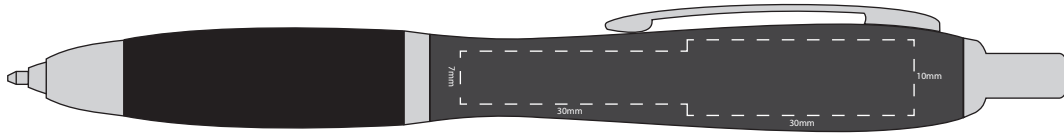

Contour Light BP

Colour: Gun Metal
Refill Colour: Black
Print Area: 7-10mm x 60mm (Barrel)
Line Drawing Scale: 100%

Artwork at 200%

Please Note:

All colours including print and product is for visual purposes only and should not be regarded as the actual colour of product and print. Pen colours may vary from batch to batch & may differ from previous orders. By approving this order we accept that you understand these terms.

Colour Guide:

The colour guide to the right indicates what certain colours may print like on coloured pens or other printed colours. Some requested colours may print slightly darker or lighter depending on the substrate.