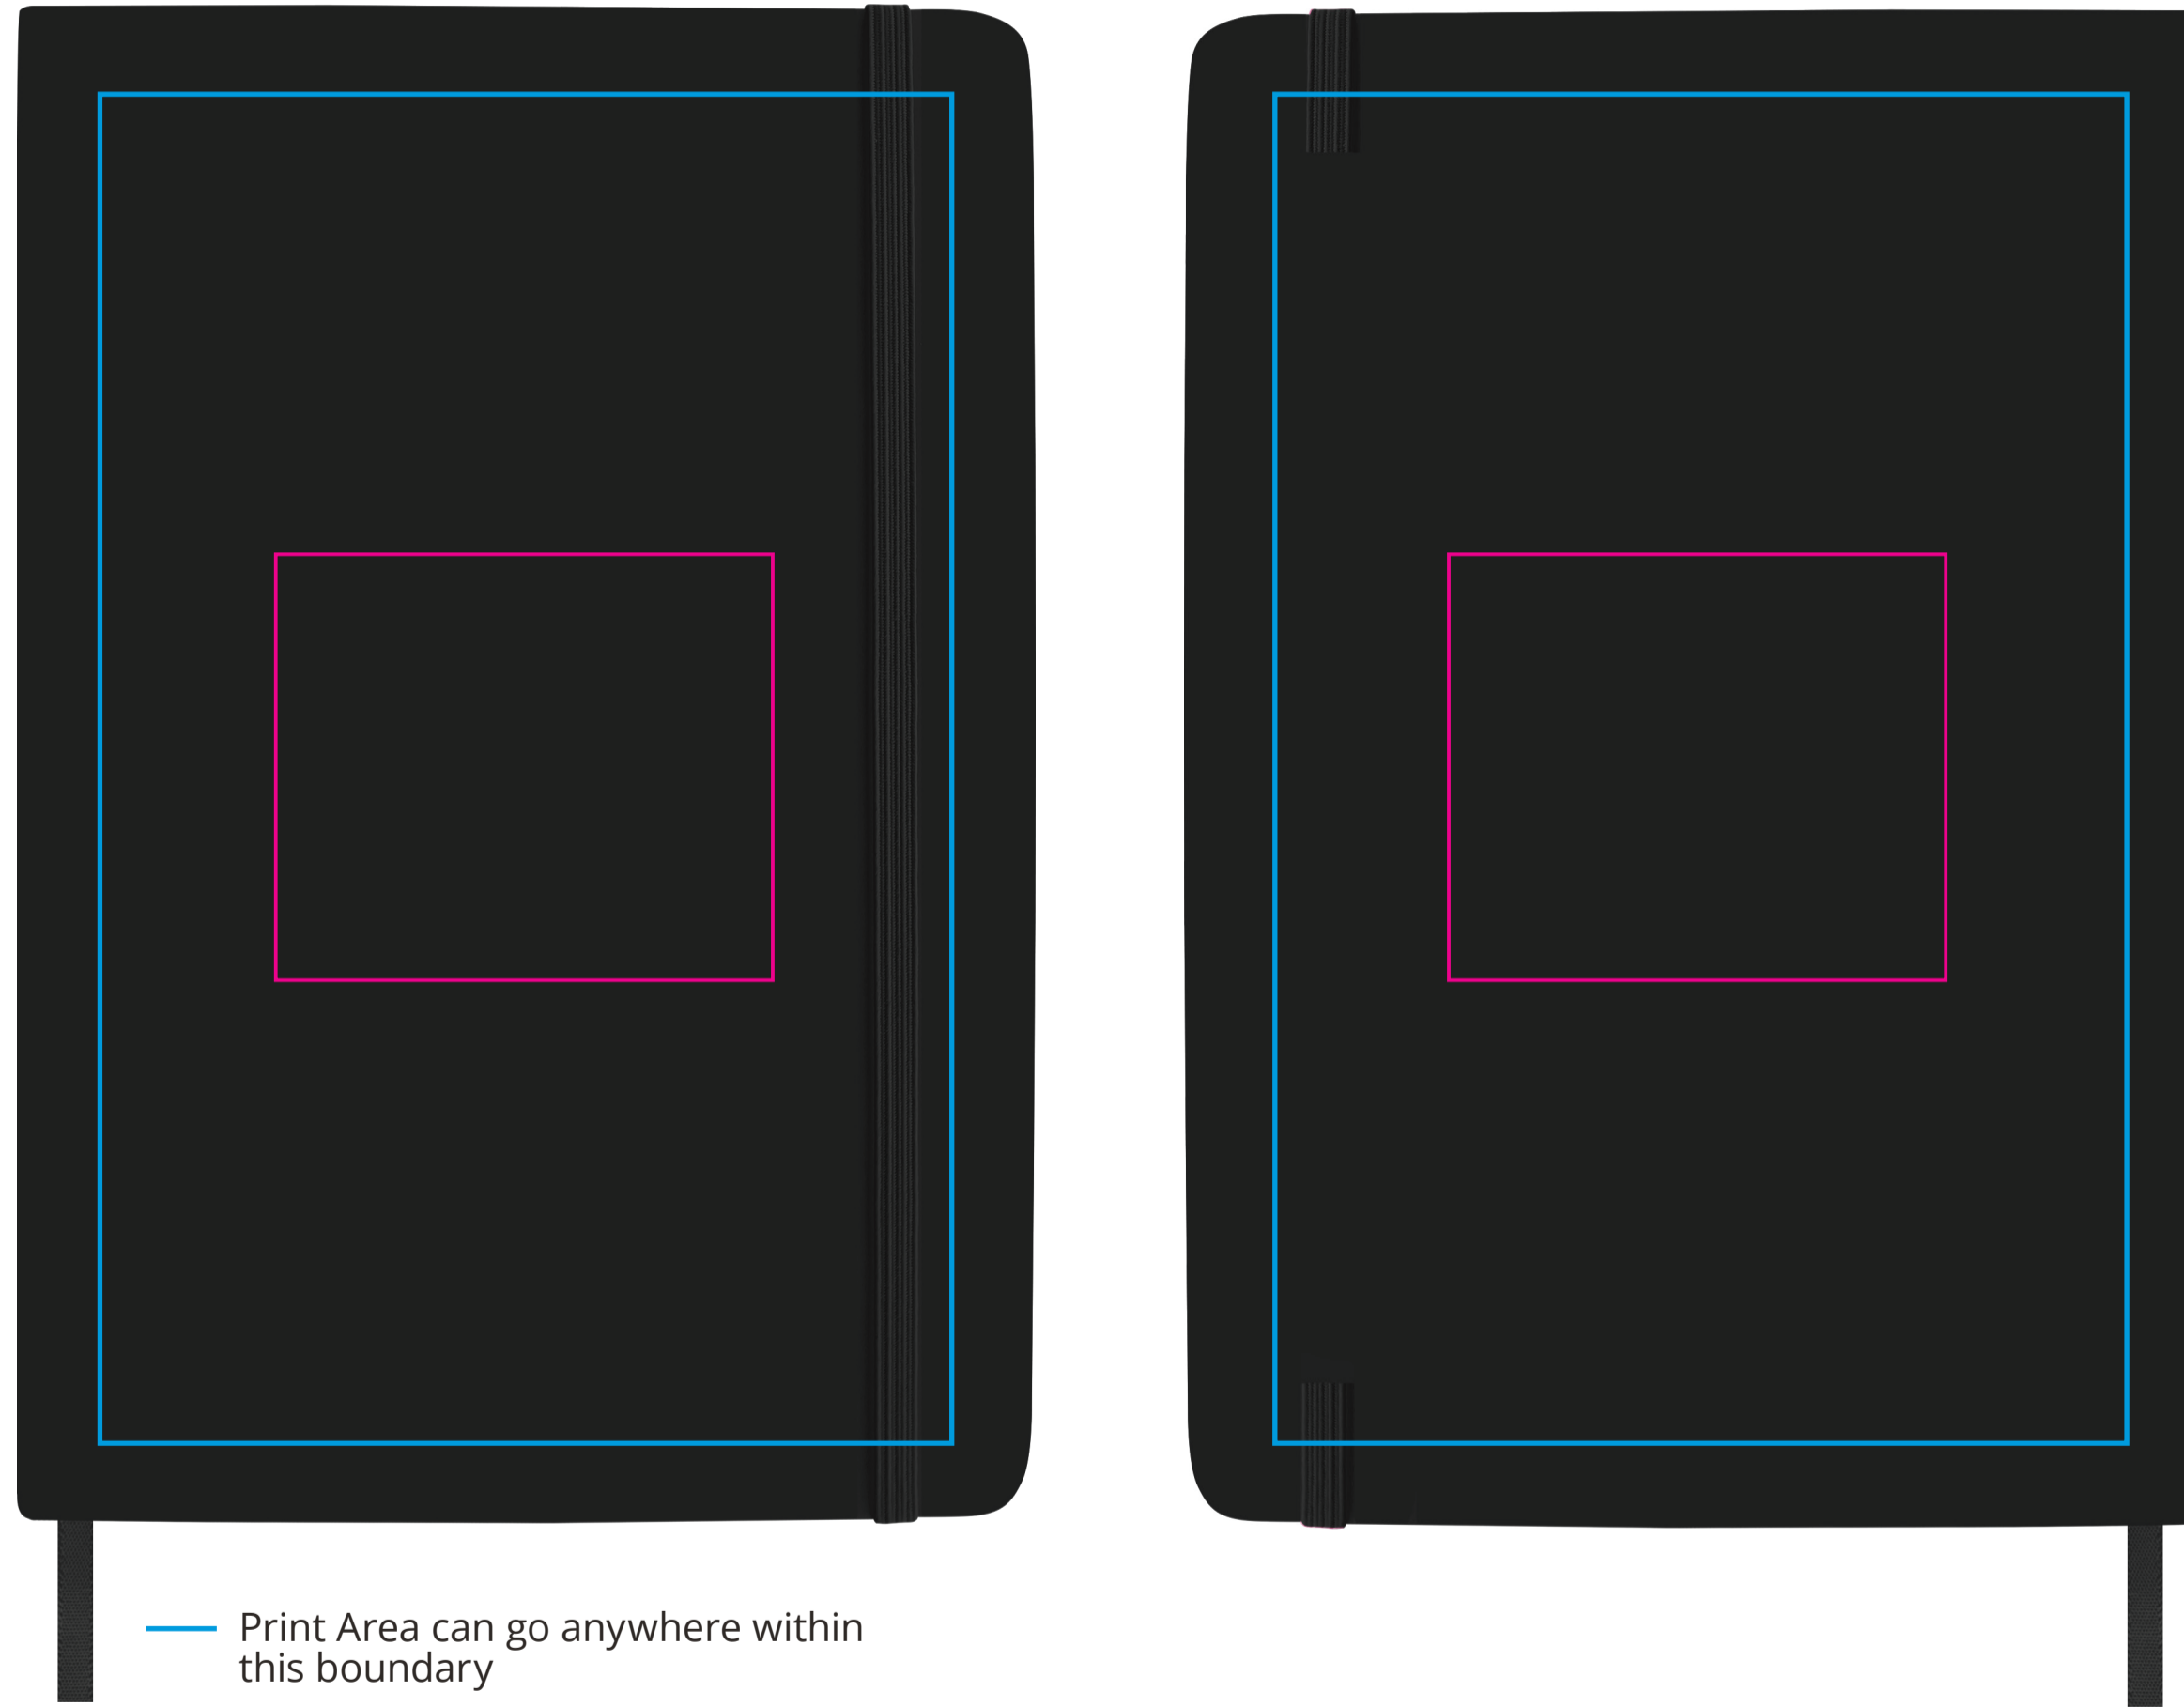

YOUR VISUAL PROOF

— Print Area can go anywhere within this boundary
— Print Area

Scale 100% Print area Front 70 x 60mm Back 70 x 60 mm Logo size xx x xxmm

Order Reference xxxxxx
Date created xx/xx/xx
Created by xx

Product 188884
Colour Black
Branding Spot Colour (3 col. max)

PANTONE® Colours

Artwork Advisories

It is the customer's responsibility to ensure that the proof is correct in all areas. Please be sure to double-check spelling, grammar, layout and design before approving artwork. Due to the variation in monitor colours and adjustments, PDF proofs may not provide an accurate colour representation of the final product & printed work. Once artwork is approved, your order will be processed based on the above unless any amendments are made. All orders are subject to our terms and conditions.