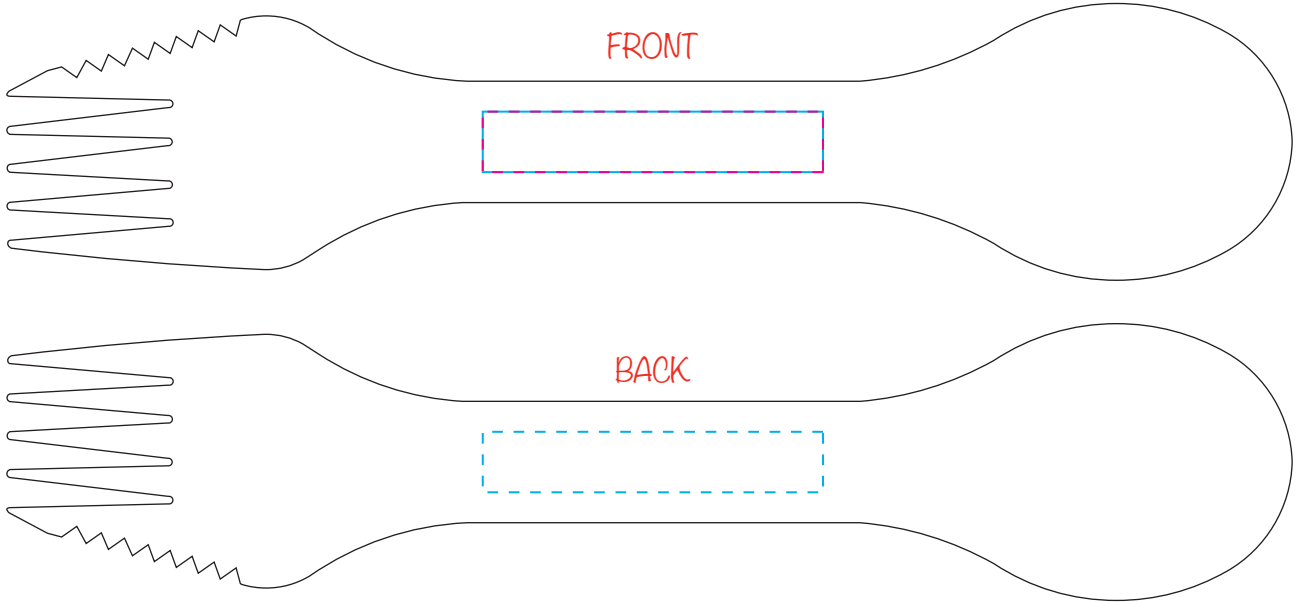

8648 - Spoon Fork Combi

Product Dimension(mm): 170 x 35

Minimum Print Restrictions (Pad)

Line thickness (0.3mm) 

Reversed Line (0.3mm) 

Text (6pt)  AEIOU

Reversed Text (10pt)  AEIOU

Any lines or text below these restrictions will result in a loss of detail when printed

Minimum Print Restrictions (Digital)

Line thickness (0.2mm) 

Reversed Line (0.2mm) 

Text (3pt)  AEIOU

Reversed Text (4pt)  AEIOU

Any lines or text below these restrictions will result in a loss of detail when printed

Actual Artwork Size(s):

Front =
Back =

Please read carefully:
N/A

Available Print Area(s):

..... Front / Back (Pad) = 45x8mm
 - - - - Front (Digital) = 45x8mm

Notes For Artroom:

- Printed Up To 4 Spot Colours.
- Digital Print Only Available To The Front Side