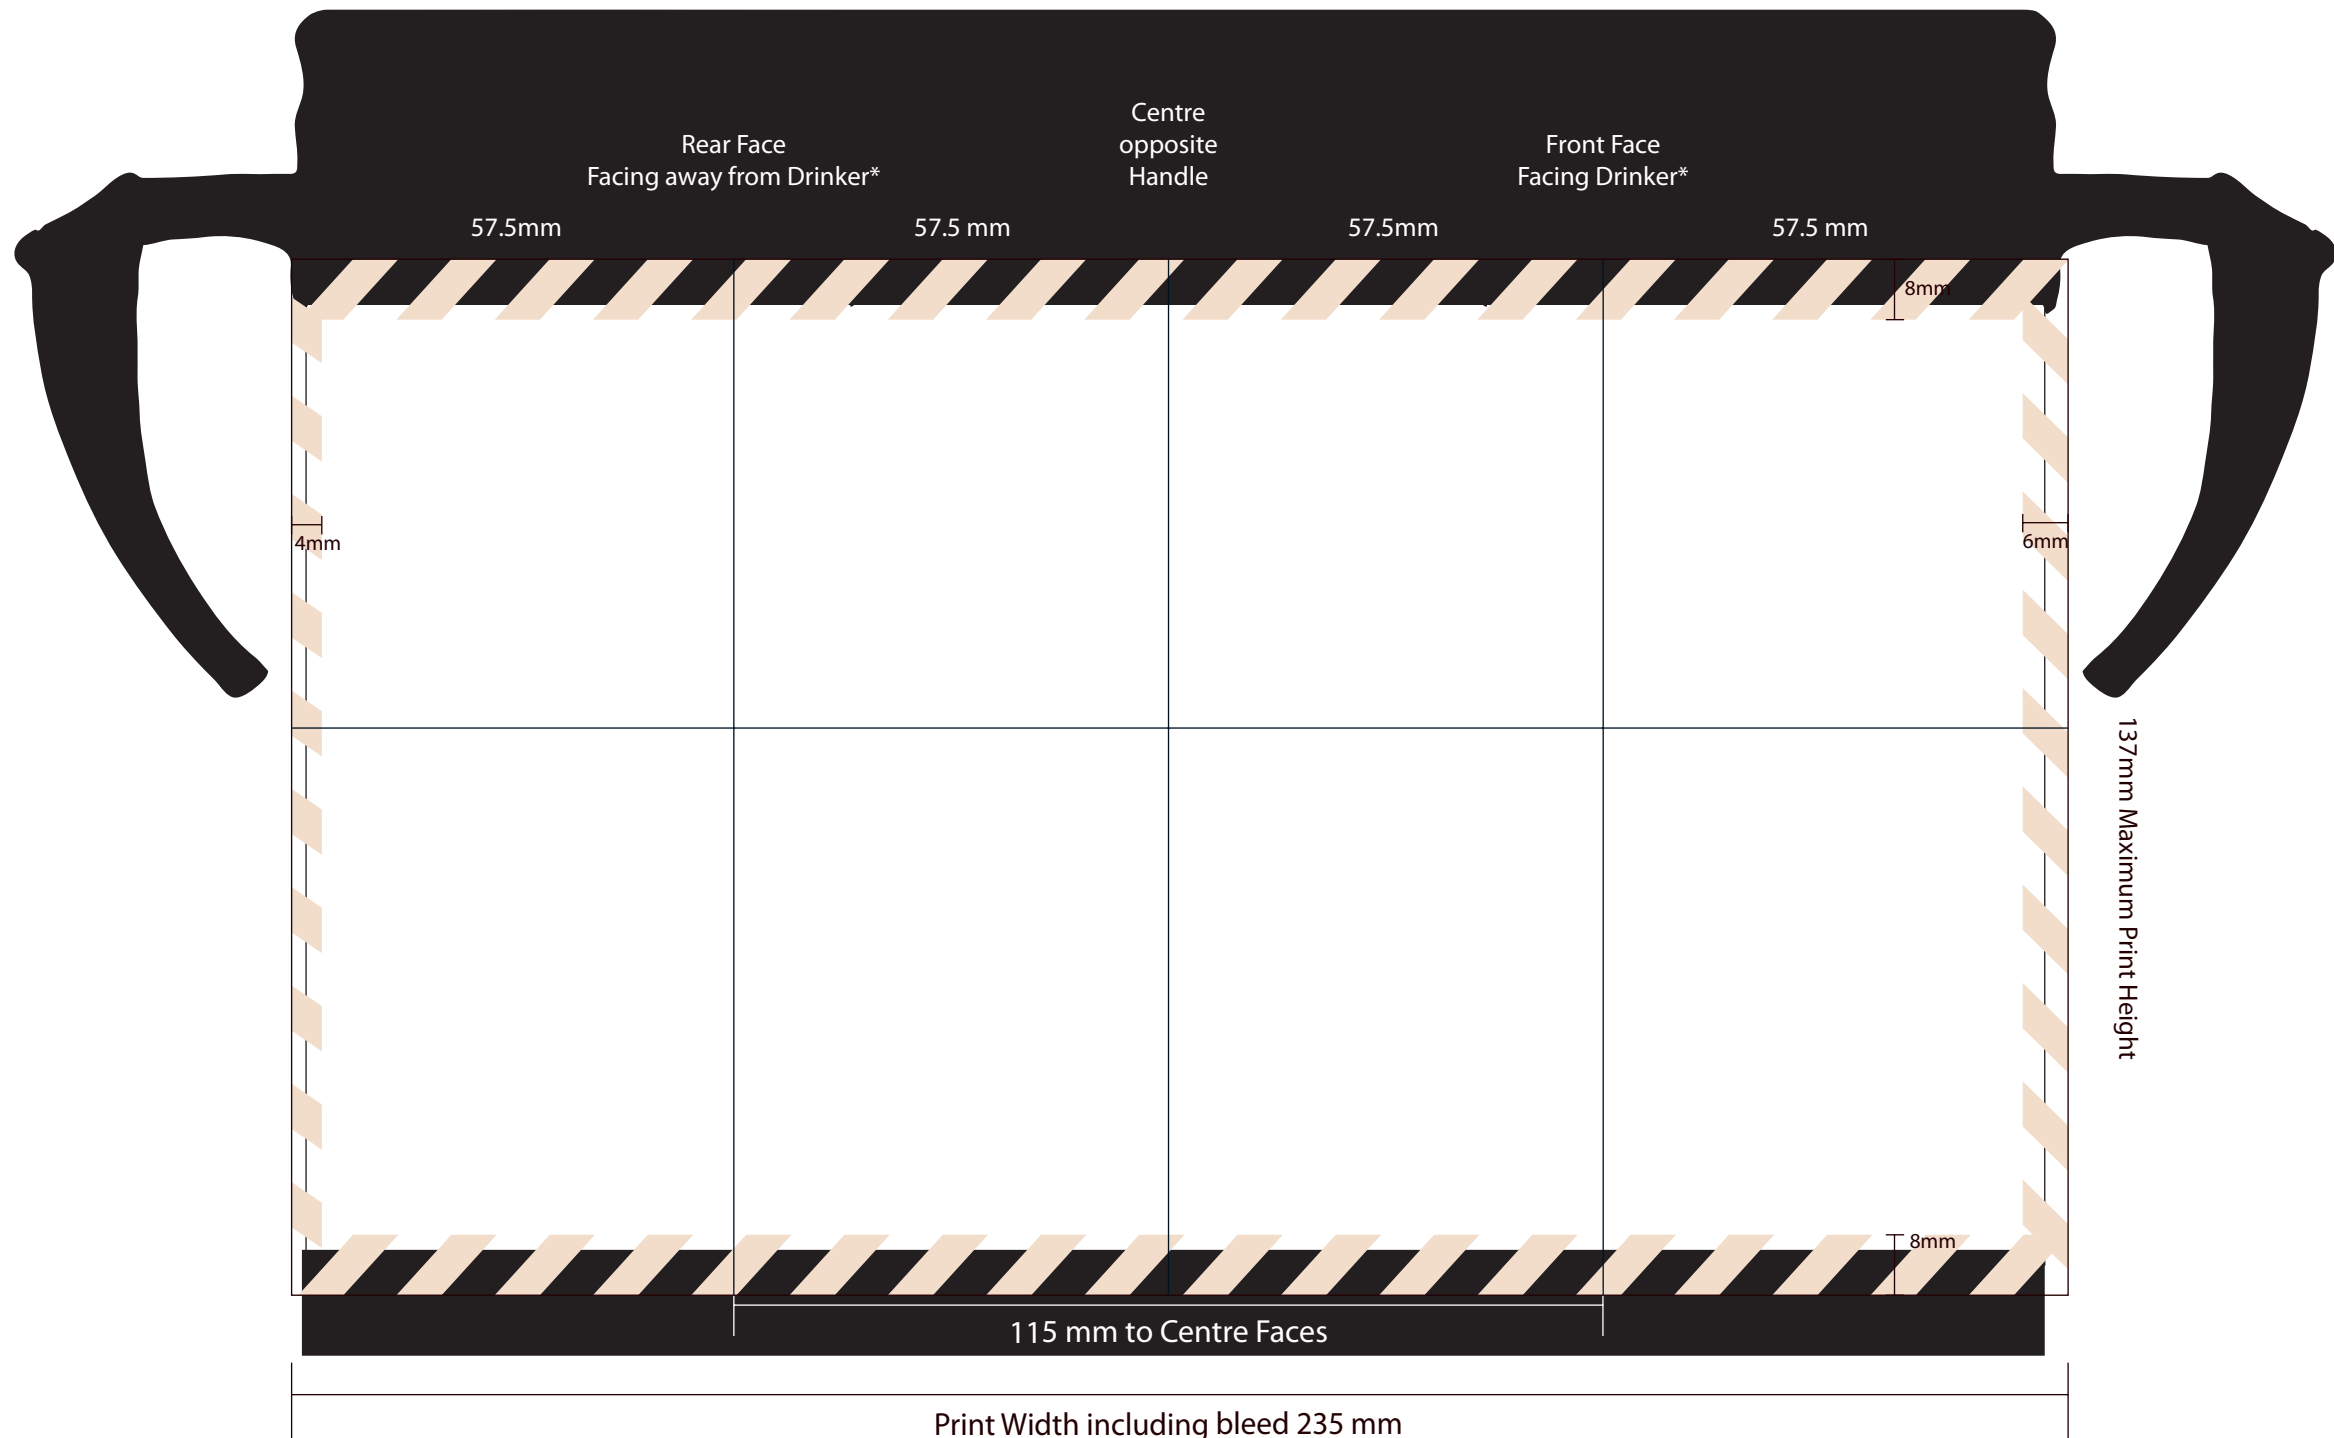

Job Information	Print Information	Artwork Advisory
-----------------	-------------------	------------------

Job No:
Description: Sample
Product: Malabar
Colour: Silver
Proof No: 1
Date:
Repro: ASL

Process: Dye Sublimation
Dimensions: 235 x 137mm
Colour(s): CMYK

All dimensions are +/- manufacturing tolerances

 Text should be minimum 8pt to remain legible.
 Light text on a dark background
 will reproduce better if bold

 Please avoid placing
 critical matter
 (text, Logos, Borders)
 within these areas

Any part of the artwork that shows white here on your proof,
 including text, logos and backgrounds to images will show as the silver of the product showing through.
 Dye sublimation uses CMYK ink and there is no white in this process.
 On a metal product the end result will be a metallic lustre effect.

Due to variations beyond our control and the nature of the print process the colour on the pdf may differ from that on the final product.

12194PHO Travel Photo