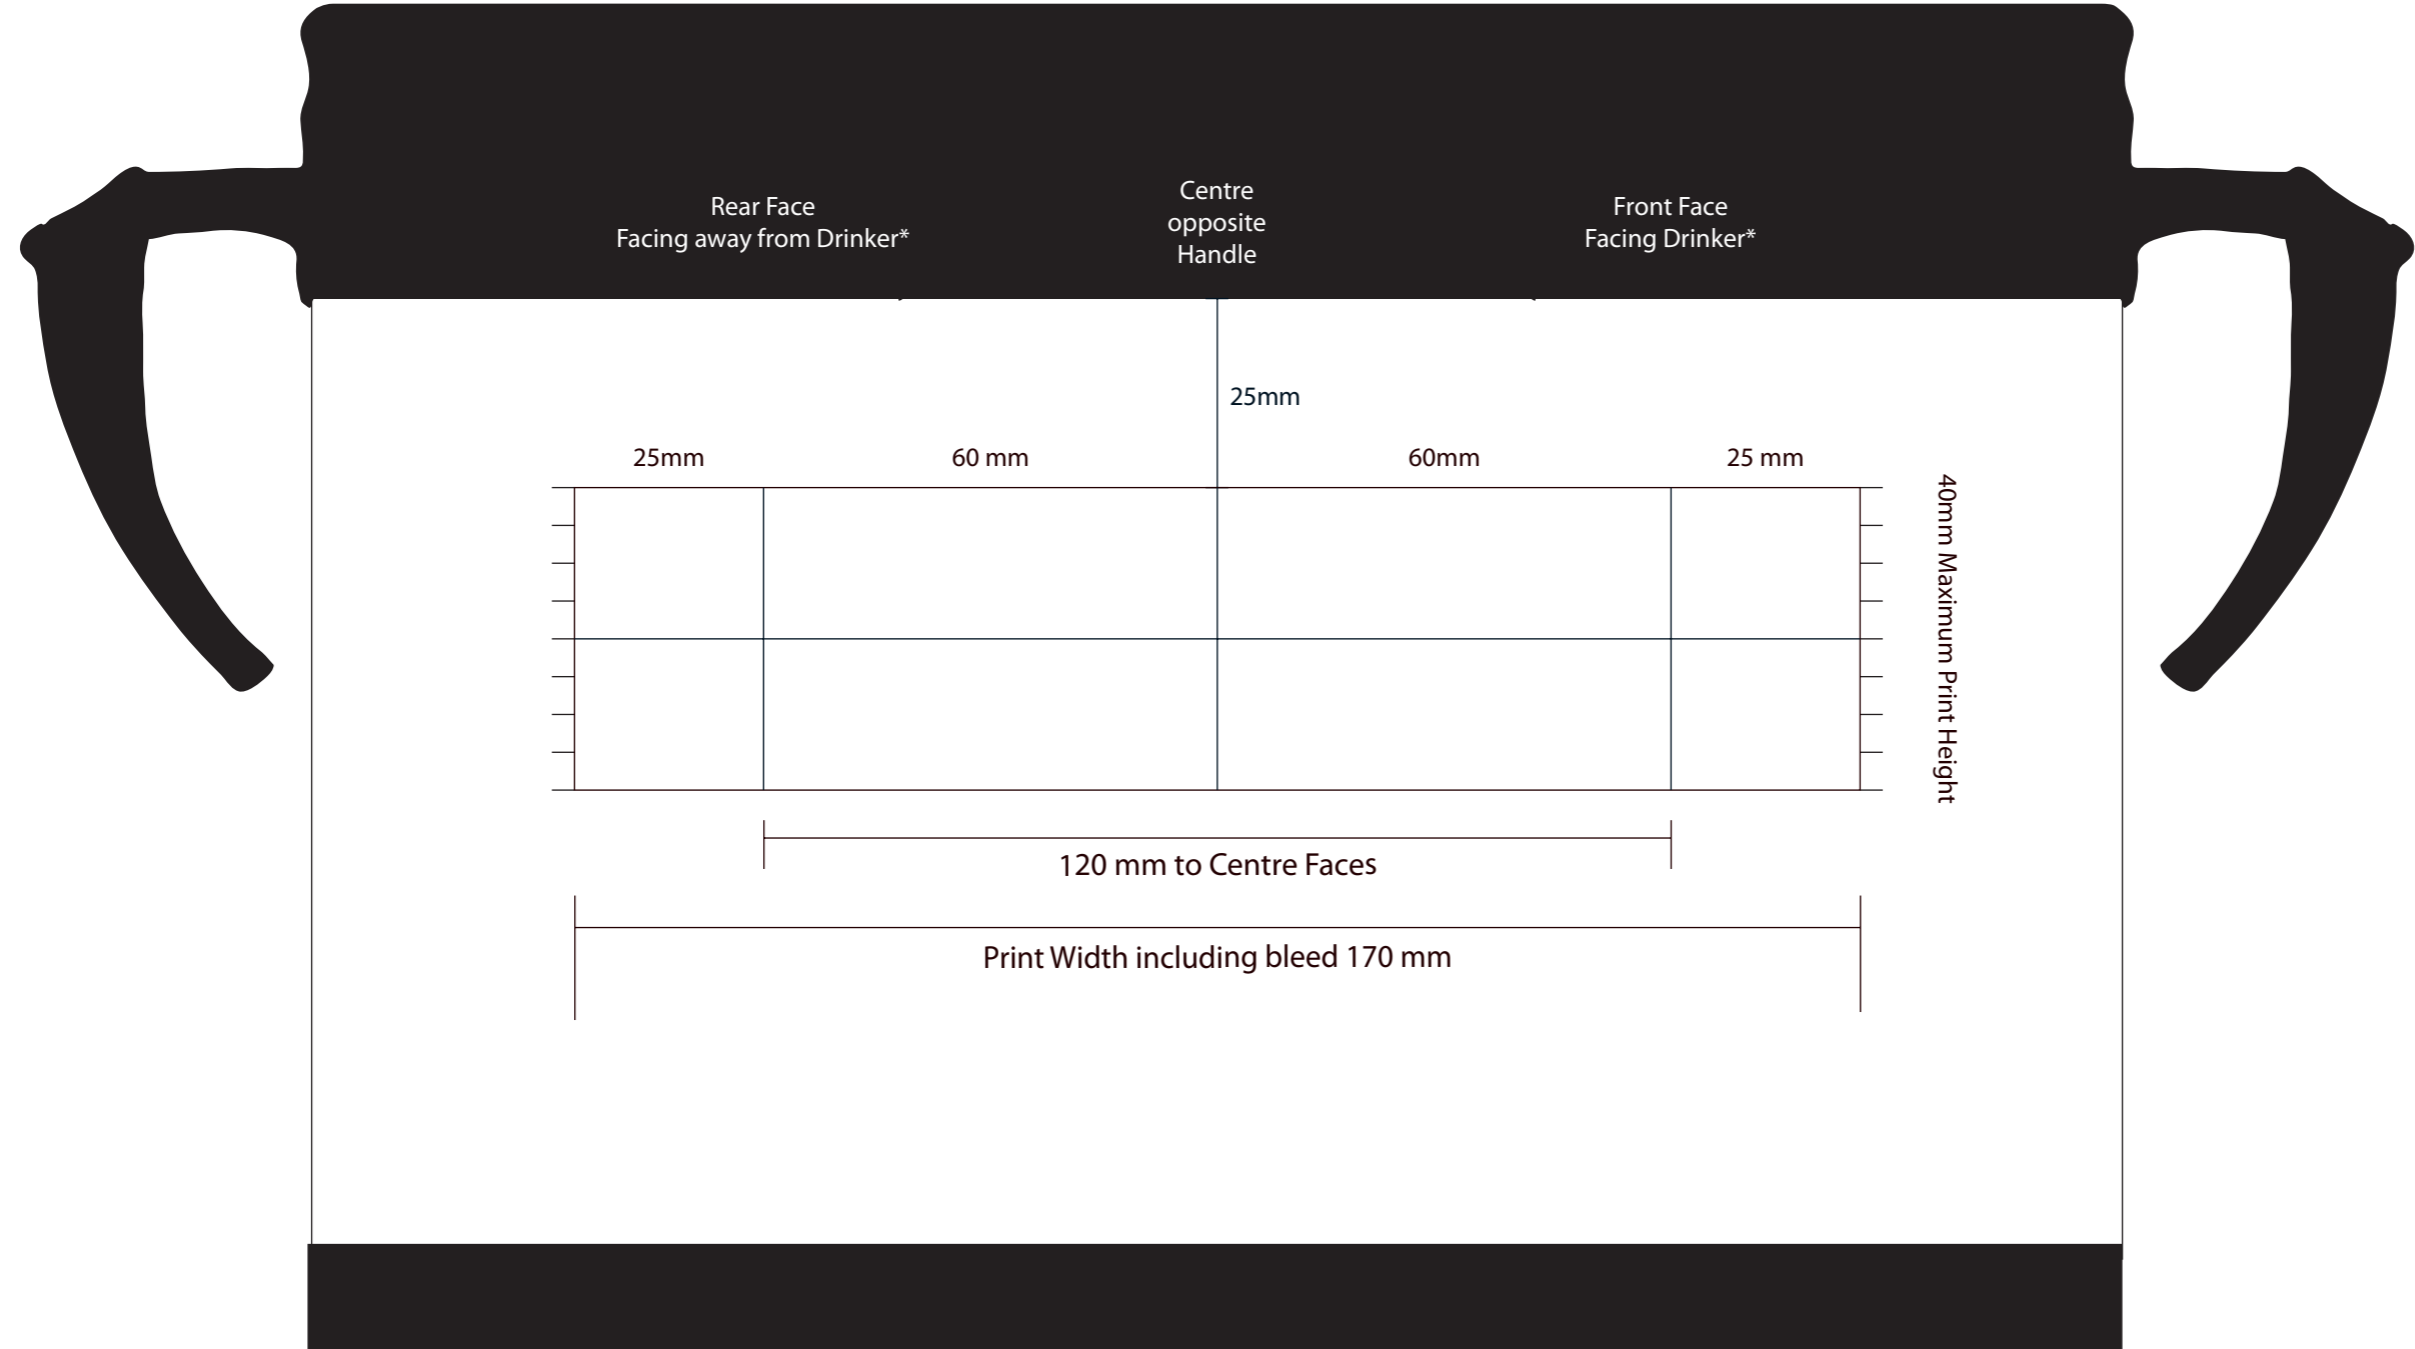

Job Information	Print Information	Artwork Advisory

Job No:
Description: Sample
Product: ColourCoat
Colour: Pantone xxxx
Proof No: 1
Date:
Repro: AE

Process: Screen
Dimensions: 170 x 40mm
Colour(s): 5

☐	Pantone xxxx
☐	Pantone xxxx
☐	Pantone xxxx
☐	Pantone xxxx
☐	Pantone xxxx

All dimensions are +/- manufacturing tolerances
*Faces indicate a right hand drinker,
Screen printed detail must be at least 1pt (0.353mm) thick
Text should be minimum 8pt to remain legible.
Light text on a dark background will reproduce better if bold

Where spot colour references are not supplied we will apply a Pantone for you

Colourcoat Travel

Due to variations beyond our control and the nature of the print process the colour on the pdf may differ from that on the final product.