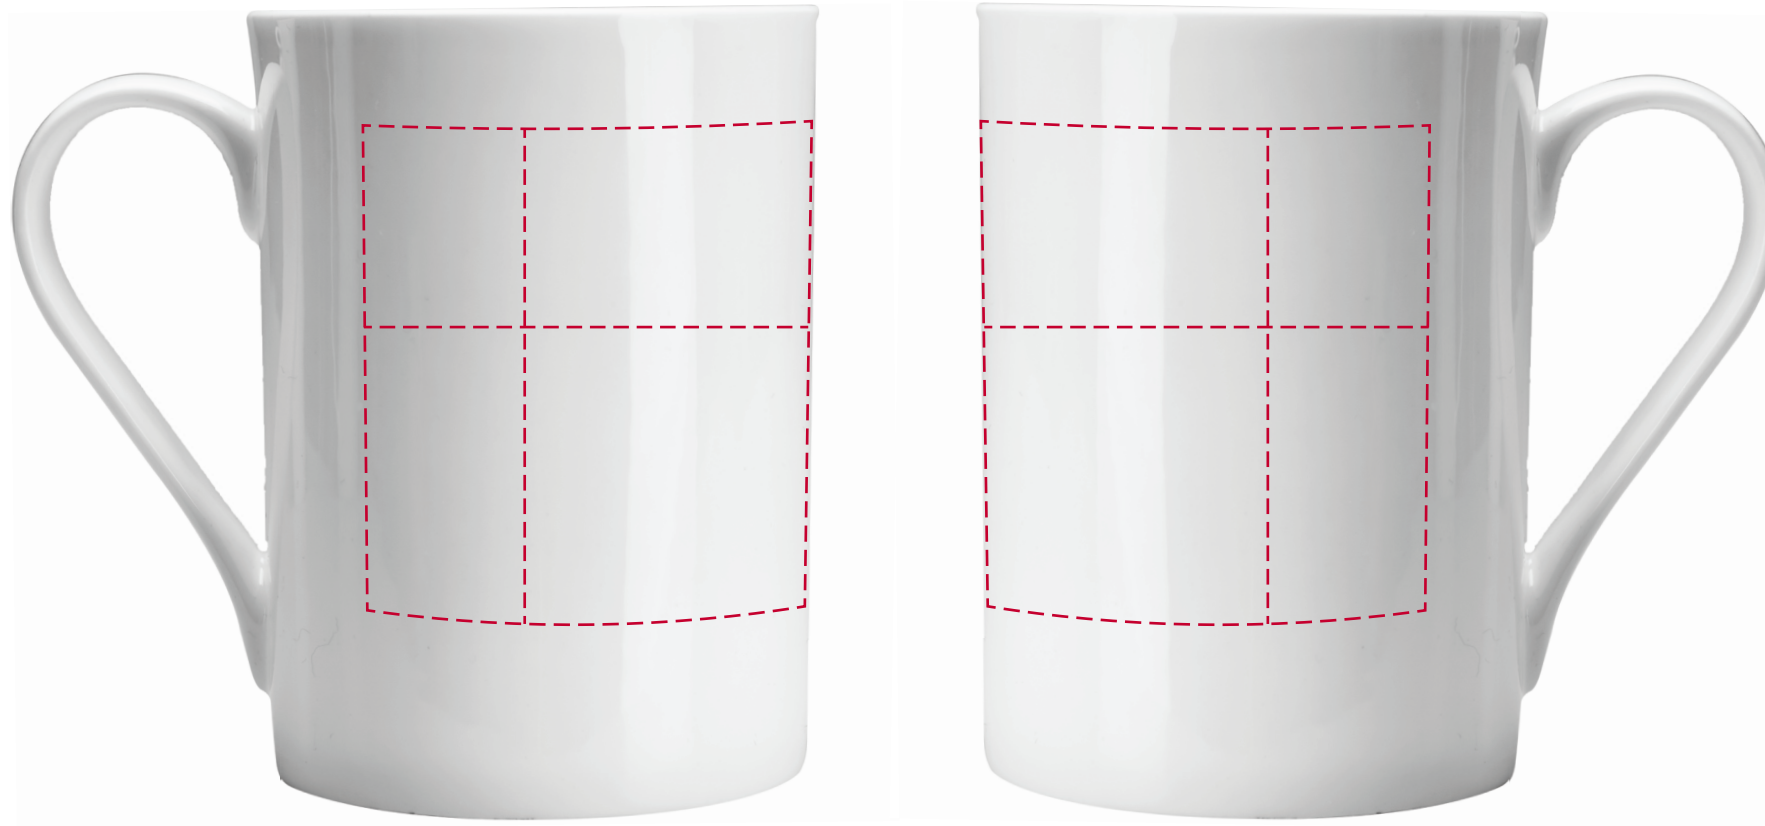

YOUR VISUAL PROOF (1 of 2)

Order Reference	xxxxxx
Date created	xx/xx/xx
Created by	xx

Product	185709
Colour	White
Branding	Spot Colour Direct

PANTONE® Colours

Artwork Advisories

This visual is to be used as a guide for approximate print size & positioning only.

Print area 150 x 65 mm
Logo size xx x xxmm
Branding Spot Colour Direct