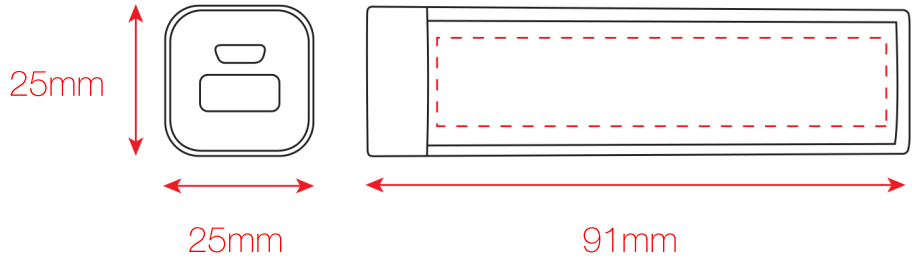

SMART POWER | tube Visual Proof

Front:

Side 1:

Back:

Side 2:

Product Dimensions: 91 x 25 x 25mm
Print Area Front: 73 x 14mm

Product Colour: White

Logo Colour Front:

Logo Colour Side 1:

Logo Colour Back:

Logo Colour Side 2: