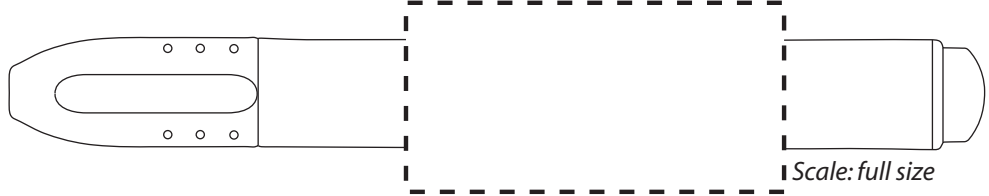

Our Ref: Enter Our Ref
 Your Ref: Enter Your Ref
 First Proofed: Enter Date

Pen Name:	Dry Wipe Marker Pro
Product Code:	PDWPR1080G
Type:	Dry Wipe Marker
Refill Colour:	Green

Colour: White / Green

Print Area

Barrel 50mm x 25mm

Scale: full size

Artwork at 200%

Our concerns on your artwork

None

Our concerns on this order

All colours including print and product is for visual purposes only and should not be regarded as the actual colour of product and print.