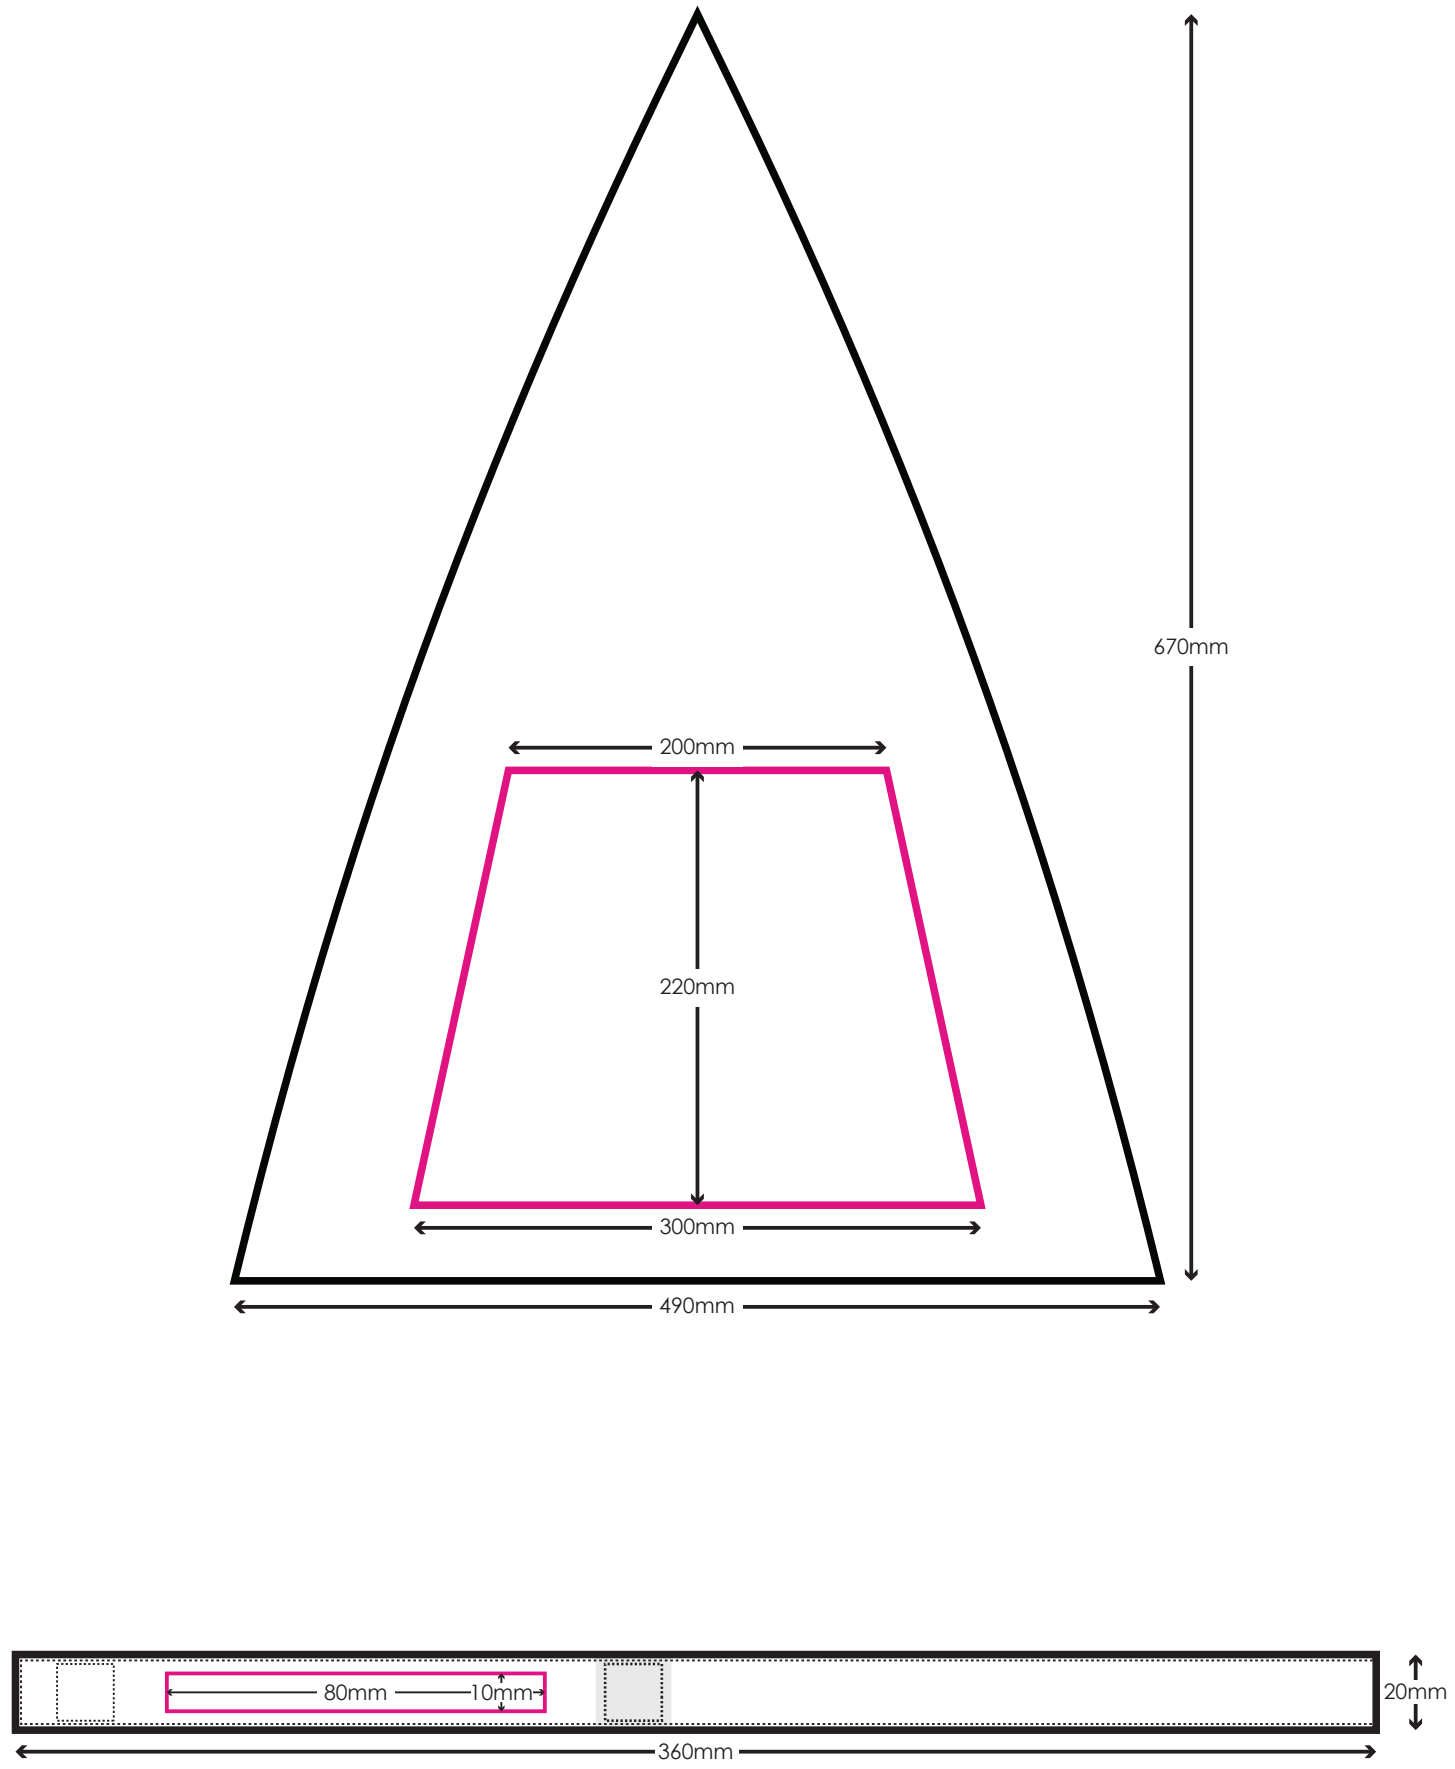

Panel colours:

- tbc (tbc)
-
-
-
-
-
-
-
-

By approving this visual, you are agreeing to the product and print specification as shown. This visual only indicates the positioning and general colour scheme of the umbrella. It cannot be taken as an exact representation of how the finished umbrella will look due to variations in screen setup and/or printer preferences.

Depending on the method of manufacture, the logo may follow the natural curve of the canopy and bow slightly.

For all-over canopy designs or where the print flows across two or more panels, there may be a misalignment of upto 5mm per panel as each canopy is sewn together by hand. We recommend keeping fine detail and all important information as central on each panel as possible to avoid complications.

BEFORE APPROVING THIS VISUAL

PRINT SIZE: 000mm x 000mm

Scale ratio 1:1

* Please note that the logo may bow slightly as it follows the natural curve of the umbrella *

Screen Print Areas

Printed decal

Press Stud tie wrap