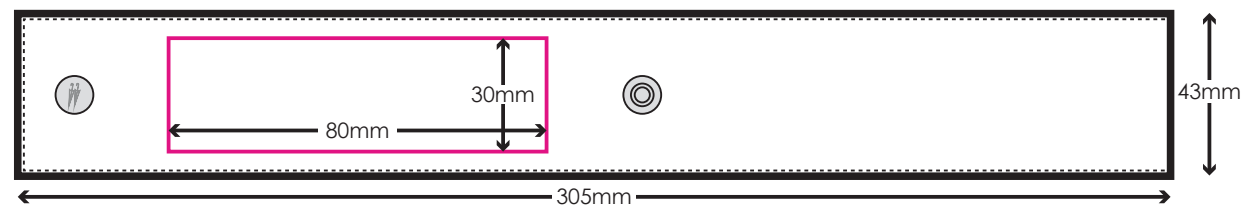

Large Press Stud tie wrap