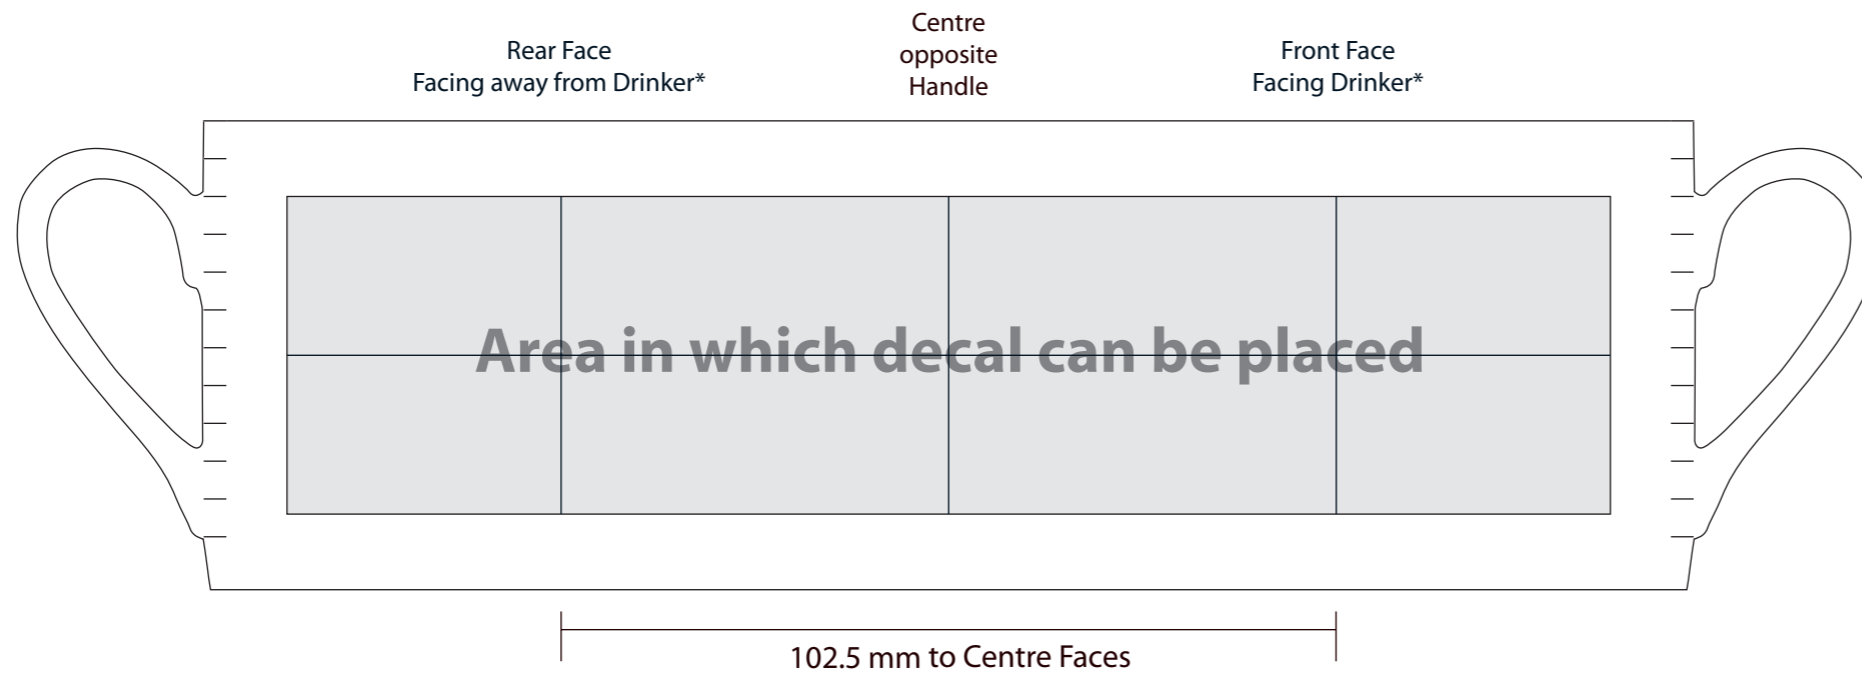

Job Information	Print Information	Artwork Advisory
-----------------	-------------------	------------------

Job No:
Description: Sample
Product: Espresso
Colour: White
Proof No: 1
Date:
Repro: AE

Process: Decal
Dimensions: 40 x 40mm
Colour(s): 5
 Pantone xxxx
 Pantone xxxx
 Pantone xxxx
 Pantone xxxx
 Pantone xxxx

Where spot colour references are not supplied we will apply a Pantone for you

All dimensions are +/- manufacturing tolerances
 *Faces indicate a right hand drinker,
 Screen printed detail must be at least 1pt (0.353mm) thick
 Text should be minimum 8pt to remain legible.
 Light text on a dark background will reproduce better if bold