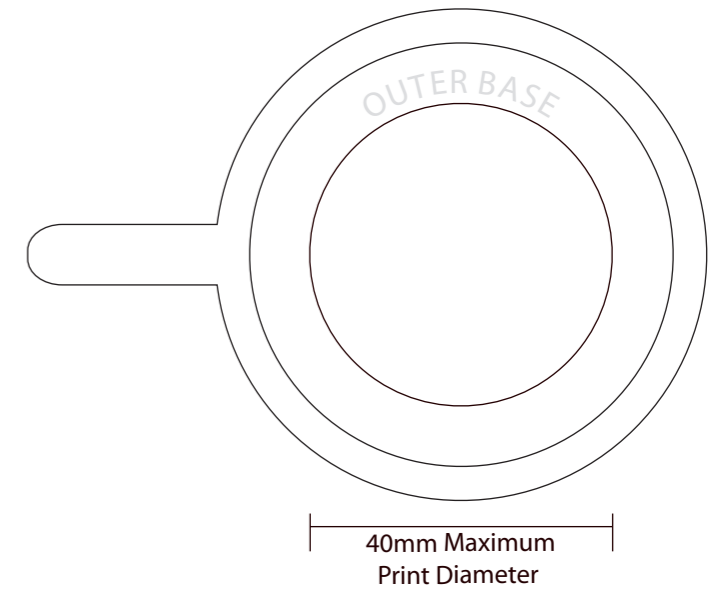

Job Information	Print Information	Artwork Advisory
-----------------	-------------------	------------------

Job No:
Description: Sample
Product: Espresso
Colour: White
Proof No: 1
Date:
Repro: AE

Process: Decal
Dimensions: 40 x 40mm
Colour(s): 5
 Pantone xxxx
 Pantone xxxx
 Pantone xxxx
 Pantone xxxx
 Pantone xxxx

Where spot colour references are not supplied we will apply a Pantone for you

All dimensions are +/- manufacturing tolerances
 *Faces indicate a right hand drinker,
 Screen printed detail must be at least 1pt (0.353mm) thick
 Text should be minimum 8pt to remain legible.
 Light text on a dark background will reproduce better if bold