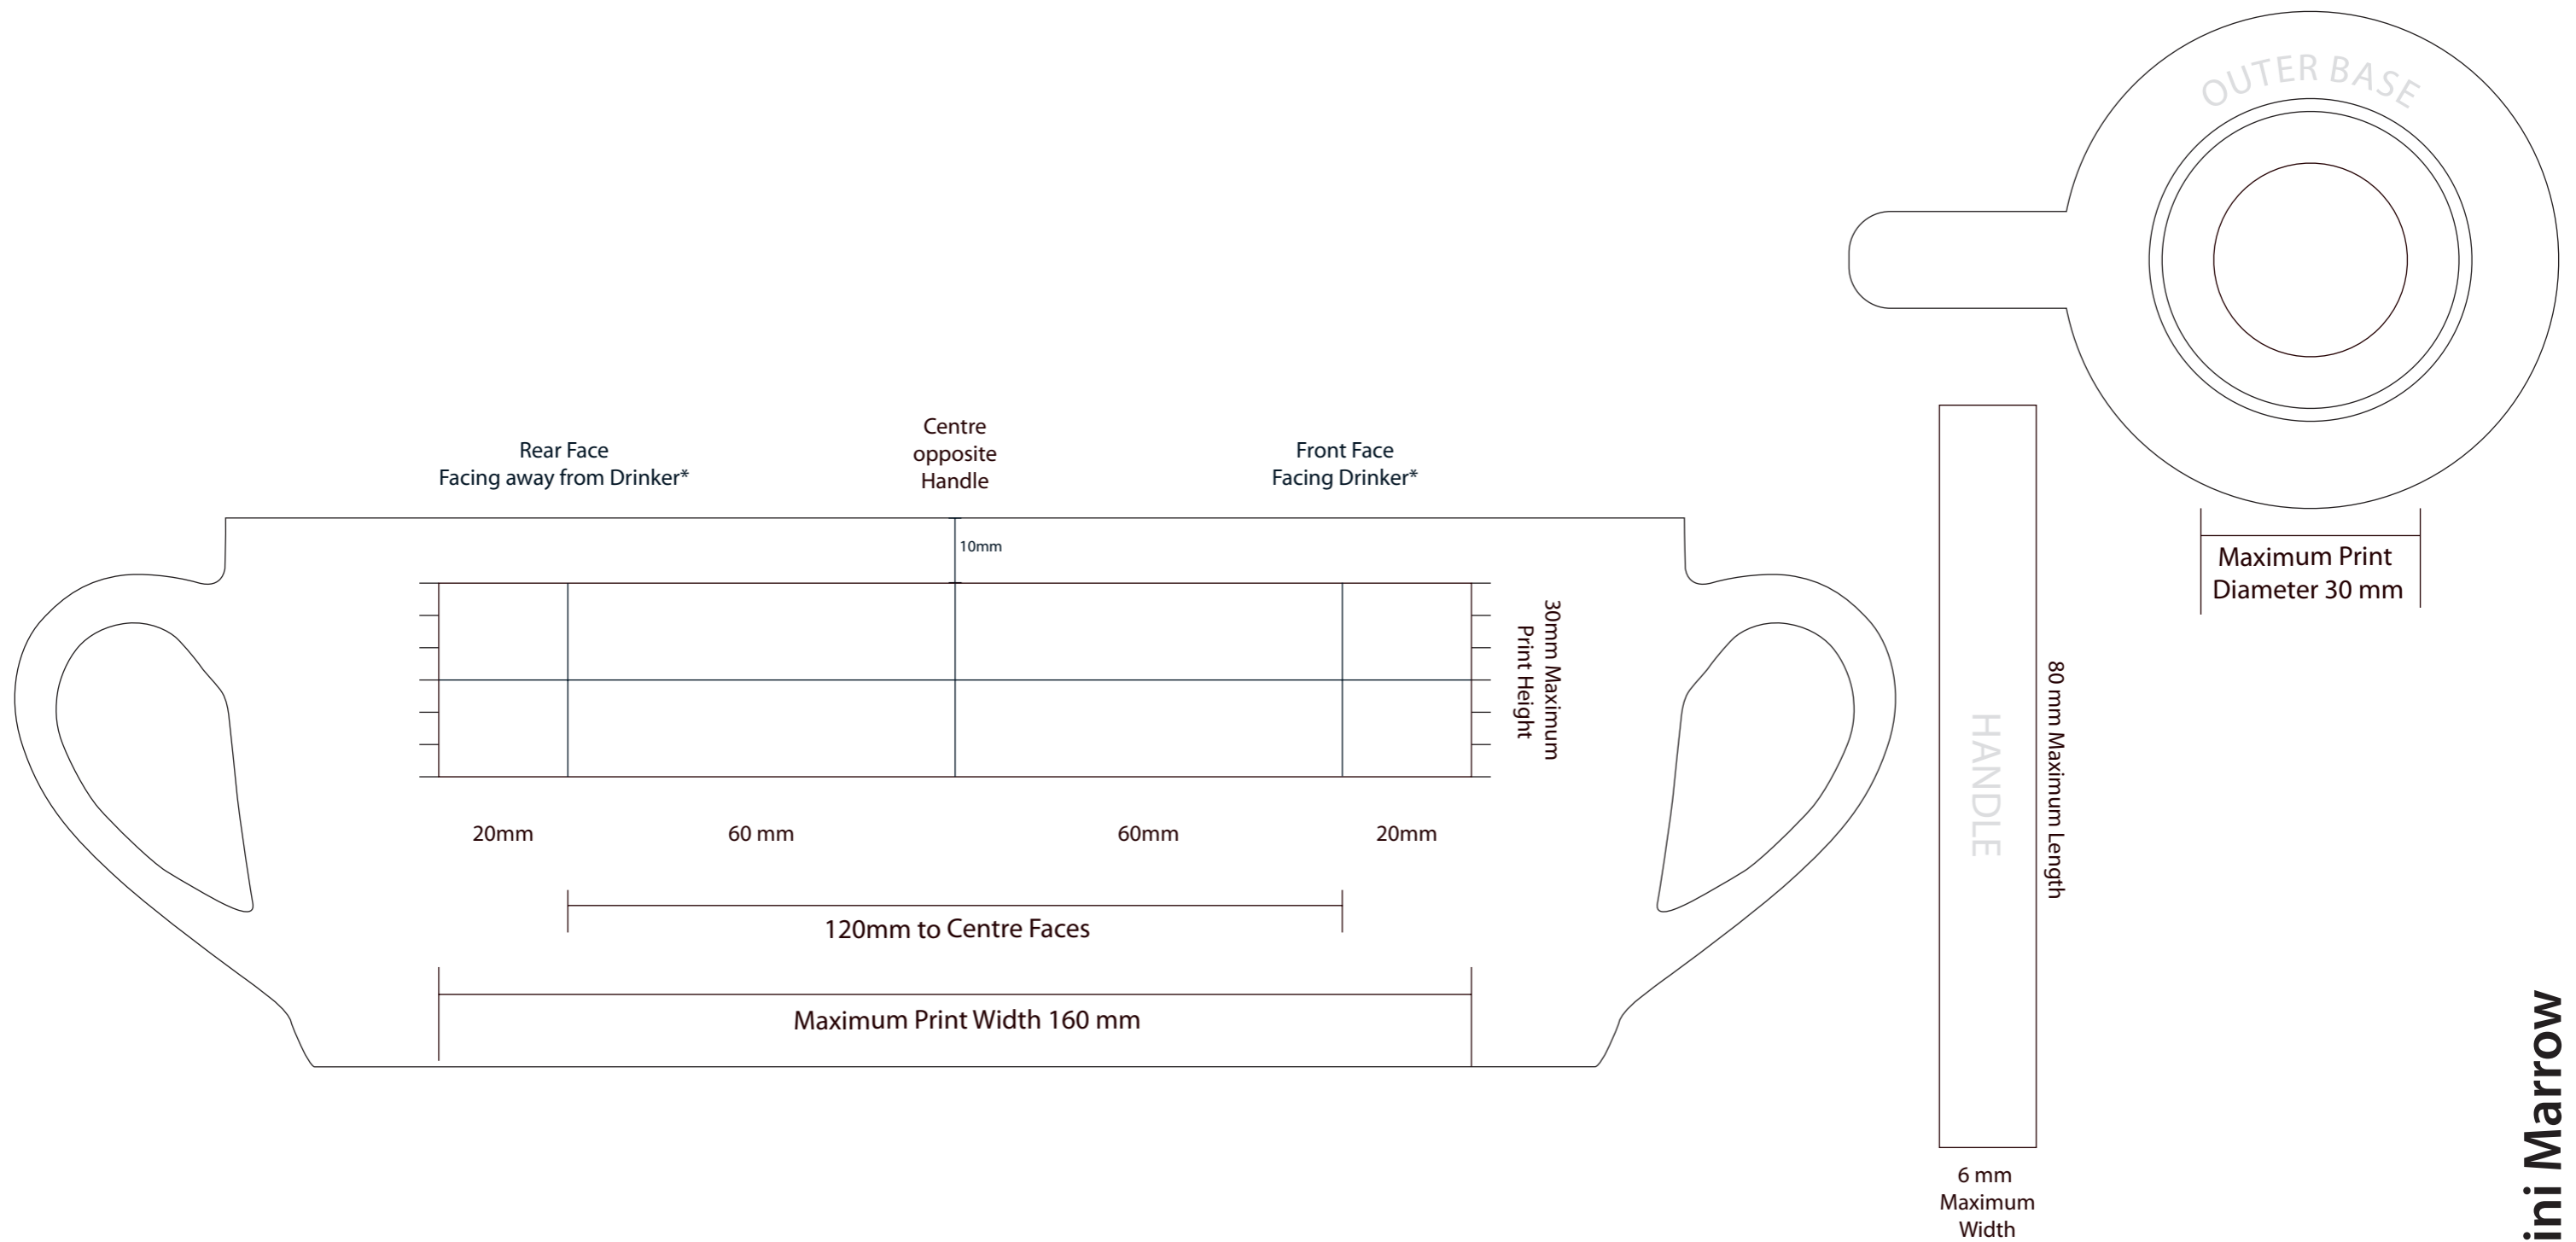

Job Information	Print Information	Artwork Advisory

Job No:
Description: Sample
Product: MiniMarrow
Colour: White
Proof No: 1
Date:
Repro: AE

Process: Screen
Dimensions: 160 x 30mm
Colour(s): 5
Pantone xxxx
Pantone xxxx
Pantone xxxx
Pantone xxxx
Pantone xxxx

All dimensions are +/- manufacturing tolerances
*Faces indicate a right hand drinker,
Screen printed detail must be at least 1pt (0.353mm) thick
Text should be minimum 8pt to remain legible.
Light text on a dark background will reproduce better if bold

Where spot colour references are not supplied we will apply a Pantone for you

Due to variations beyond our control and the nature of the print process the colour on the pdf may differ from that on the final product.

Mini Marrow