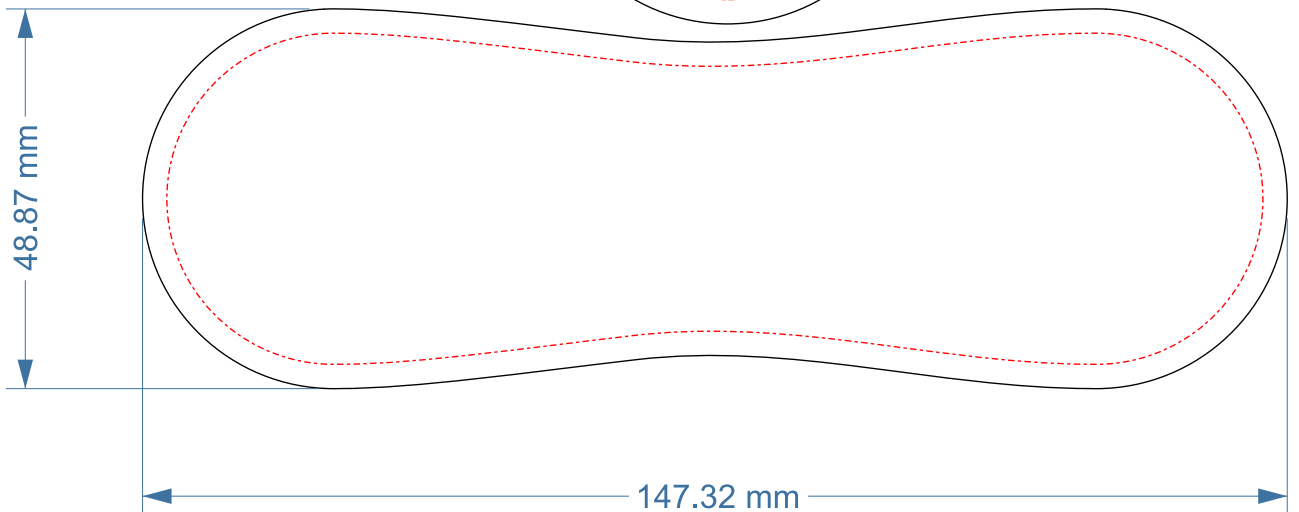

Tennis Ball Template

is 6.8cm diameter approx.

Keep Image & text within the red dotted line