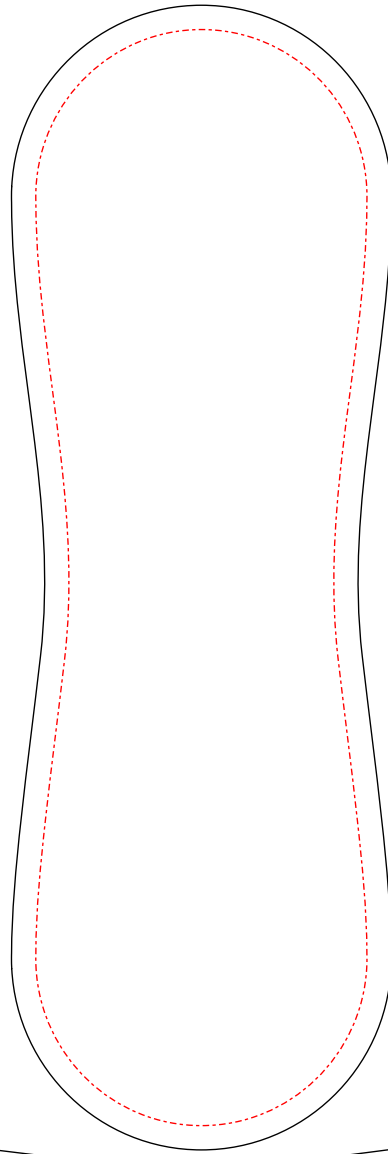

Tennis Ball Template

is 6.8cm diameter approx.

Keep Image & text within the red dotted line