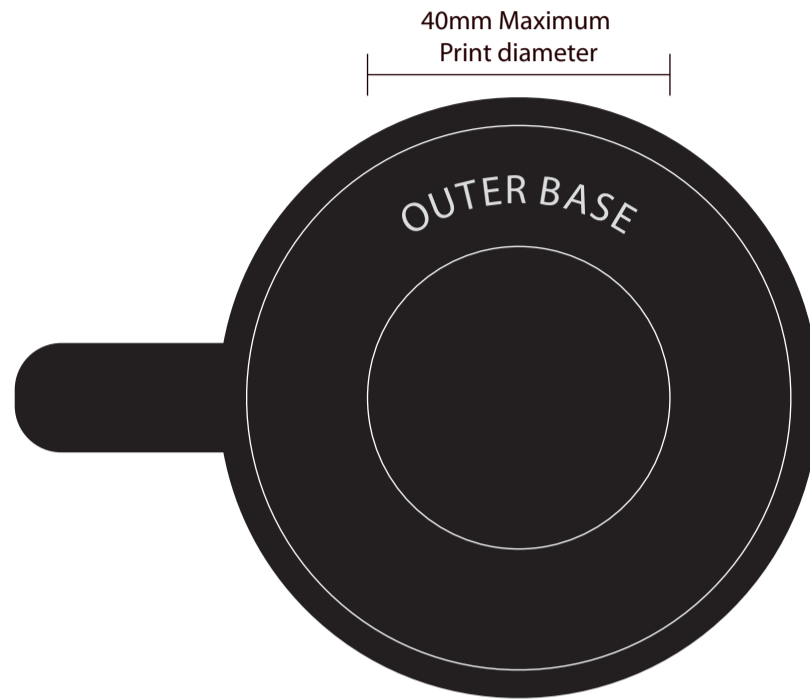

Job Information

Job No:
Description: Sample
Product: Durham WOW
Colour: Black
Proof No: 1
Date: 08/04/2015
Repro: AE

Print Information

Process: Dyesublimation
Dimensions: 216 x 91mm
Colour(s): CMYK

Process: Screen
Dimensions: 170 x 70mm
Colour(s): 1
 Pantone xxxx

Where spot colour references are not supplied we will apply a Pantone for you

Artwork Advisory

All dimensions are +/- manufacturing tolerances

*Faces indicate a right hand drinker,

Screen printed detail must be at least 1pt (0.353mm) thick

Text should be minimum 8pt to remain legible.
Light text on a dark background will reproduce better if bold

Please avoid placing critical matter (text, Logos, Borders) within these areas

Rear Face Facing away from Drinker* Centre opposite Handle Front Face Facing Drinker*