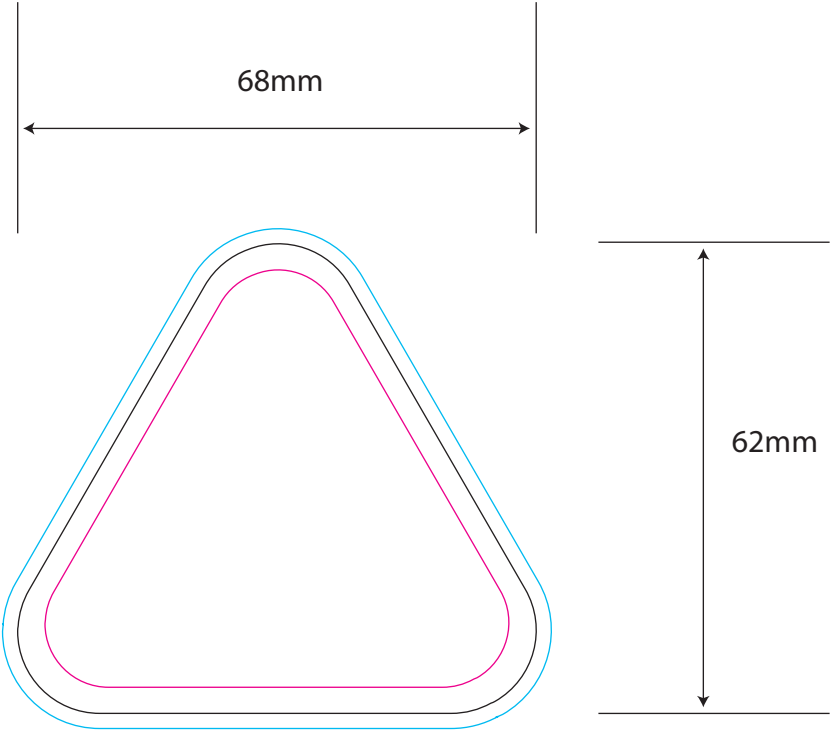

# Triangle Wobbler

- Cutter Guide —————
- Bleed —————
- Print Area —————

Print Area: Recommended area for all important information such as text and logo's.